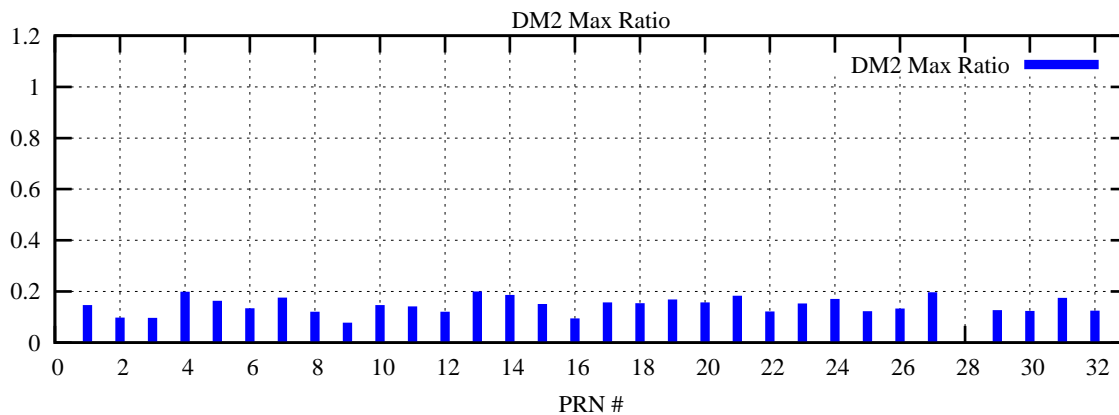

Ratio (PRN Bias/Threshold)

GpsWeek 2215 Day 5

Skinny (Type 0): PRN 8 22  
Broad (Type 2): PRN 7 15 17 21 24