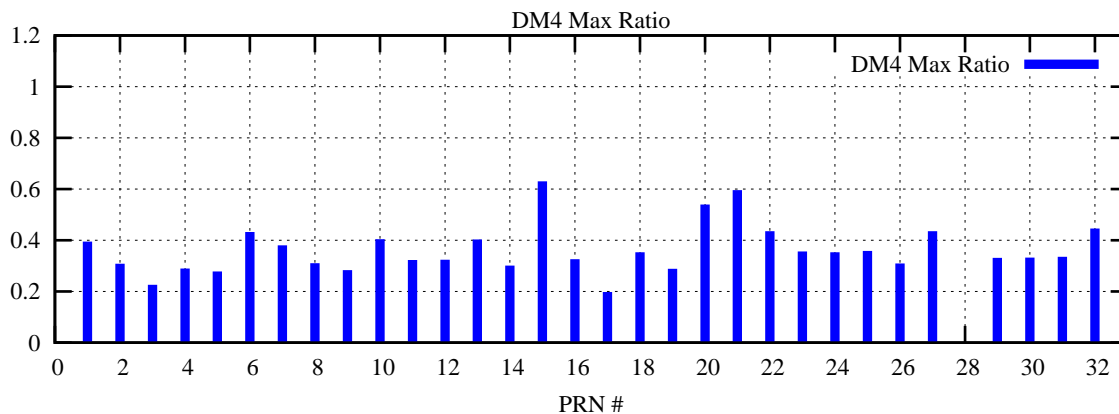

Ratio (PRN Bias/Threshold)

GpsWeek 2215 Day 5

Skinny (Type 0): PRN 8 22  
Broad (Type 2): PRN 7 15 17 21 24