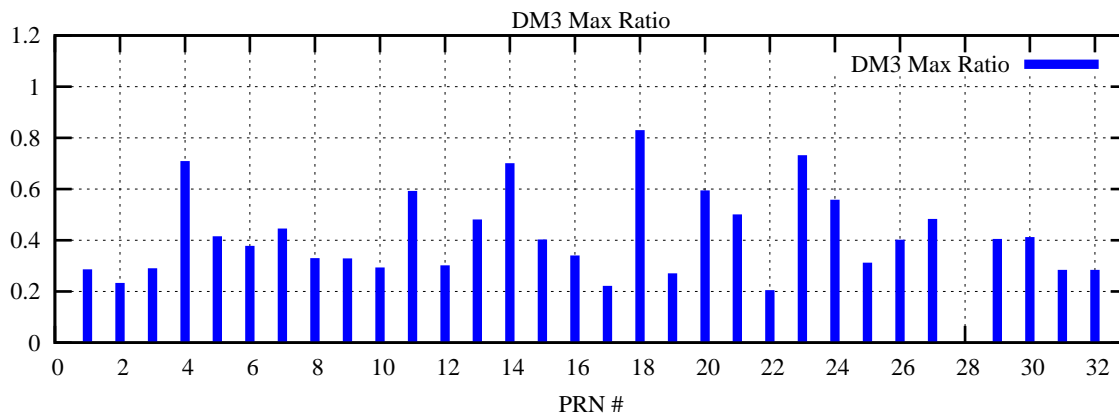

Ratio (PRN Bias/Threshold)

GpsWeek 2215 Day 5

Skinny (Type 0): PRN 8 22  
Broad (Type 2): PRN 7 15 17 21 24