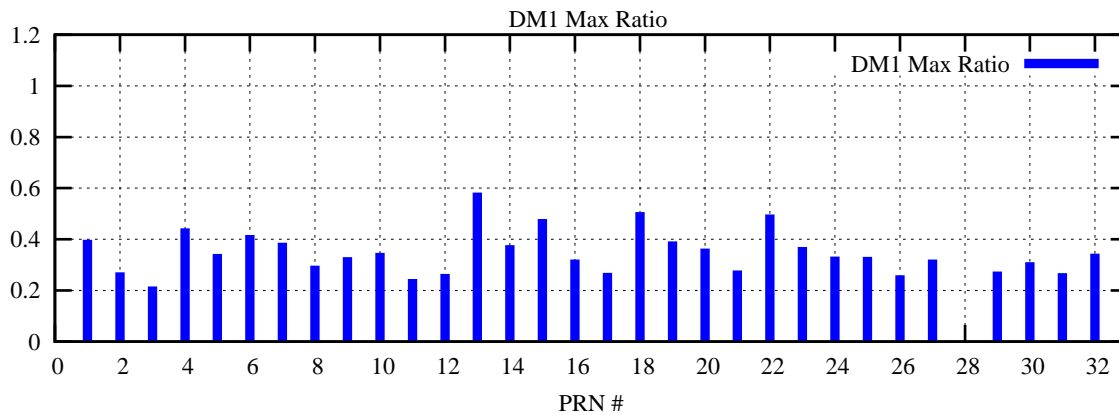

Ratio (PRN Bias/Threshold)

GpsWeek 2215 Day 5

Skinny (Type 0): PRN 8 22  
Broad (Type 2): PRN 7 15 17 21 24