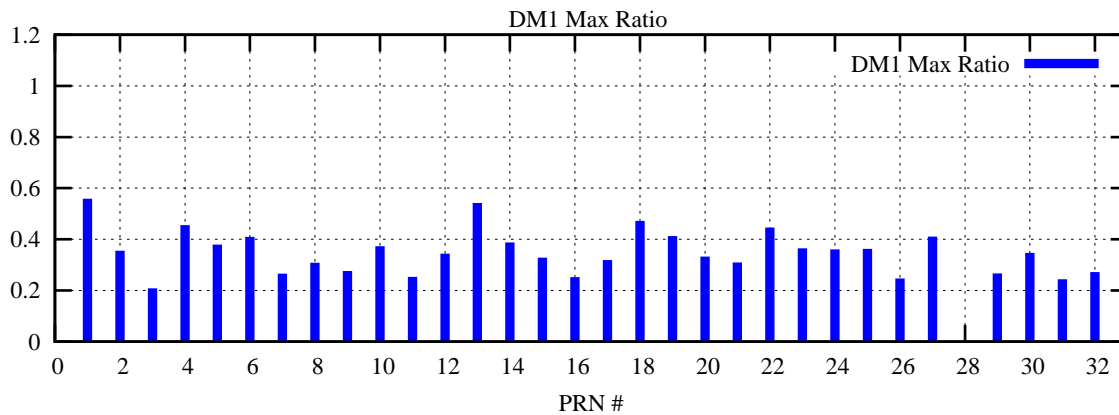

Ratio (PRN Bias/Threshold)

GpsWeek 2216 Day 0

Skinny (Type 0): PRN 8 22  
Broad (Type 2): PRN 7 15 17 21 24