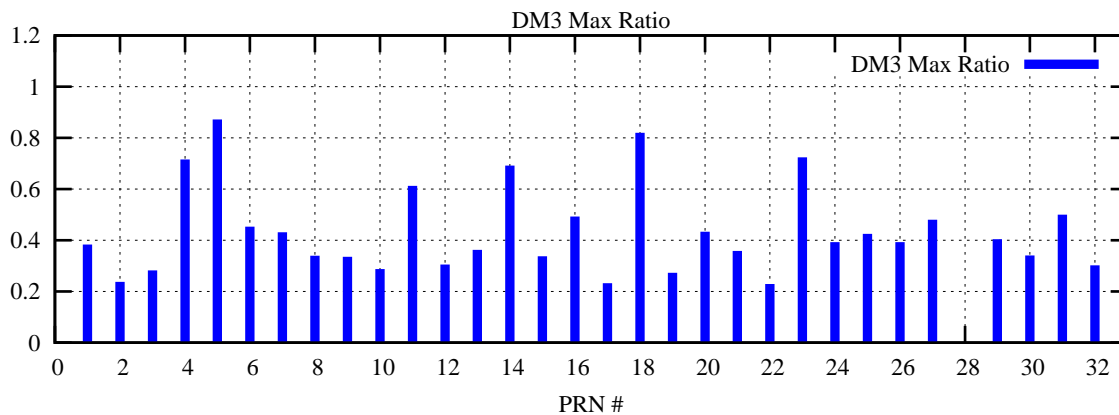

Ratio (PRN Bias/Threshold)

GpsWeek 2216 Day 0

Skinny (Type 0): PRN 8 22  
Broad (Type 2): PRN 7 15 17 21 24