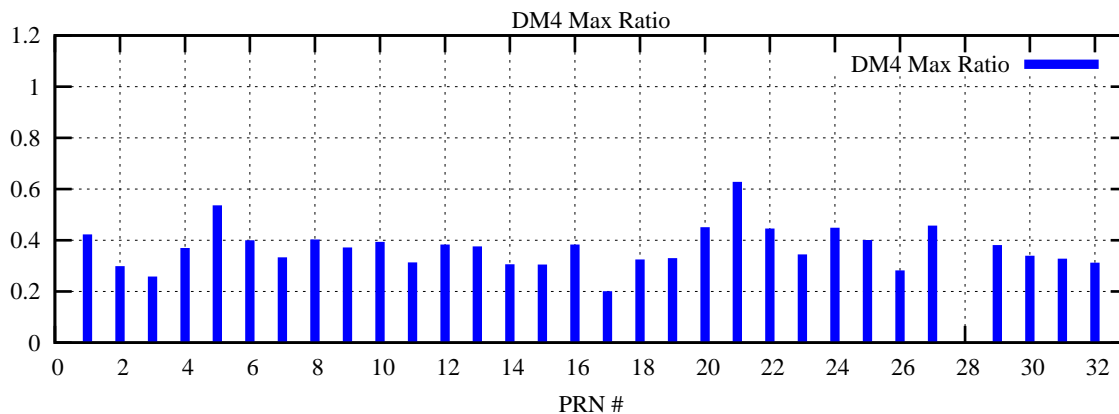

Ratio (PRN Bias/Threshold)

GpsWeek 2216 Day 0

Skinny (Type 0): PRN 8 22  
Broad (Type 2): PRN 7 15 17 21 24