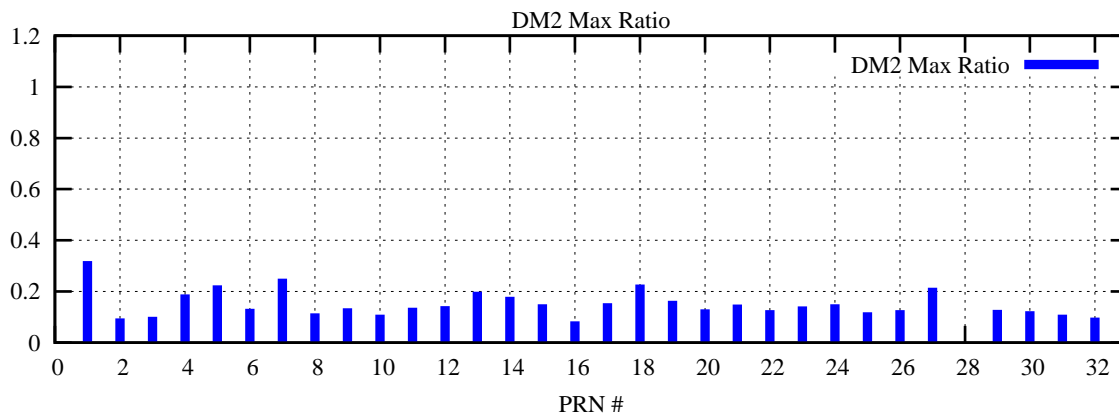

Ratio (PRN Bias/Threshold)

GpsWeek 2216 Day 0

Skinny (Type 0): PRN 8 22  
Broad (Type 2): PRN 7 15 17 21 24