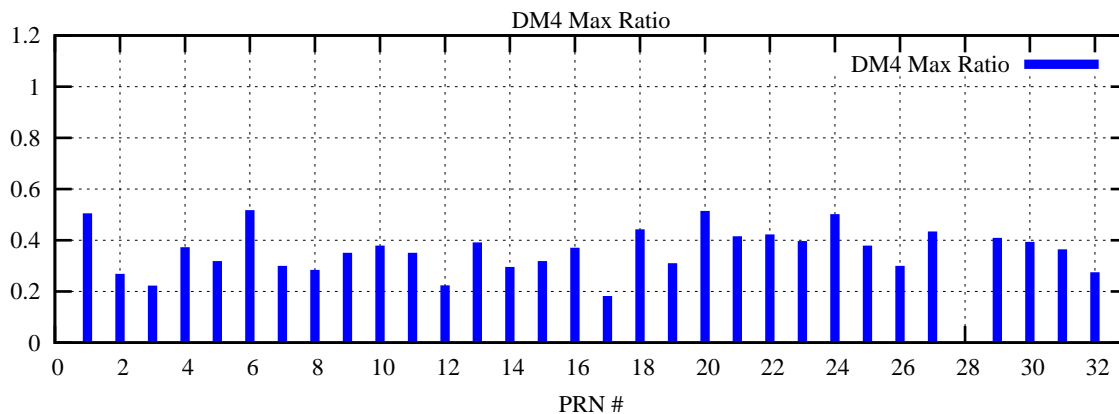

Ratio (PRN Bias/Threshold)

GpsWeek 2216 Day 1

Skinny (Type 0): PRN 8 22
Broad (Type 2): PRN 7 15 17 21 24