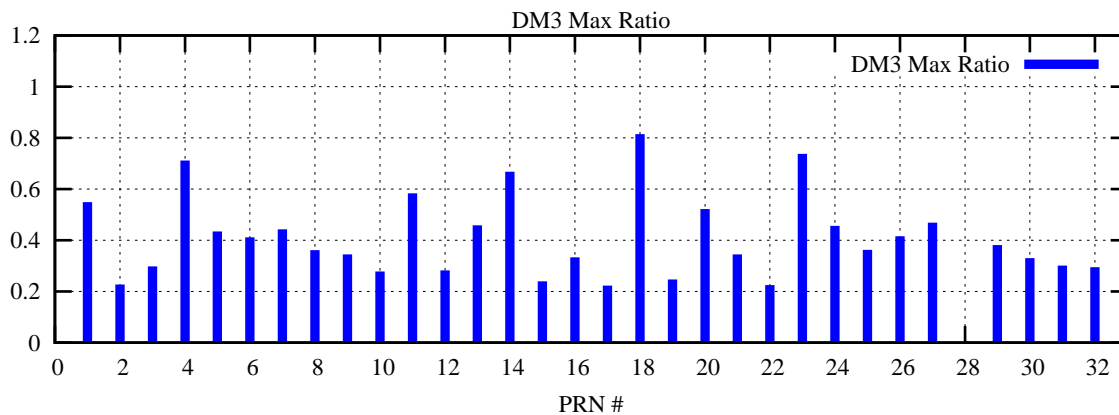

Ratio (PRN Bias/Threshold)

GpsWeek 2216 Day 1

Skinny (Type 0): PRN 8 22
Broad (Type 2): PRN 7 15 17 21 24