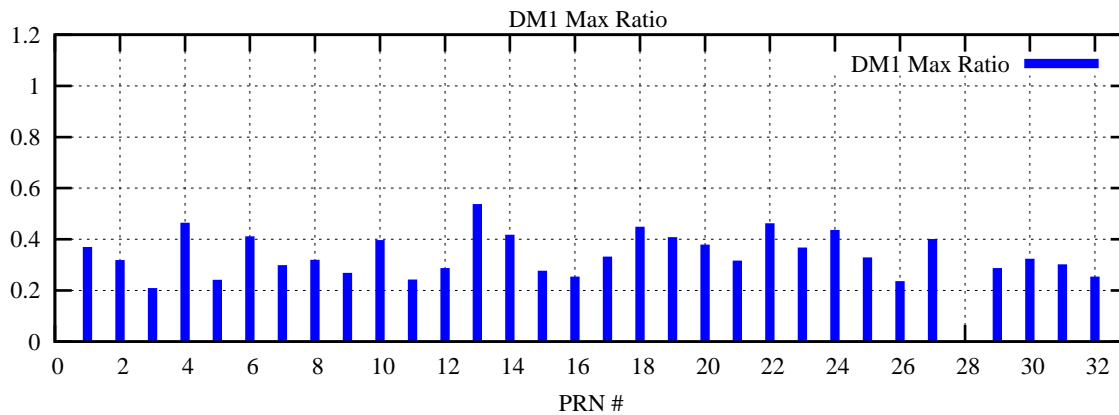

Ratio (PRN Bias/Threshold)

GpsWeek 2216 Day 1

Skinny (Type 0): PRN 8 22
Broad (Type 2): PRN 7 15 17 21 24