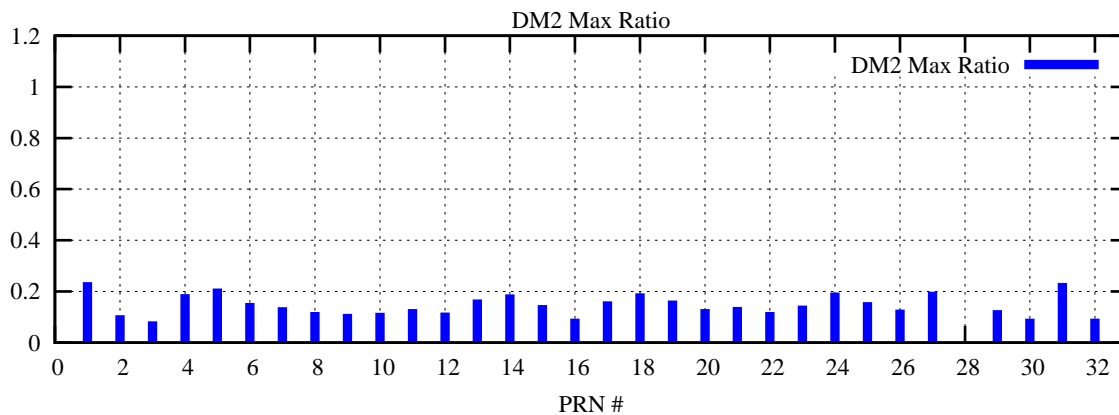

Ratio (PRN Bias/Threshold)

GpsWeek 2216 Day 1

Skinny (Type 0): PRN 8 22
Broad (Type 2): PRN 7 15 17 21 24