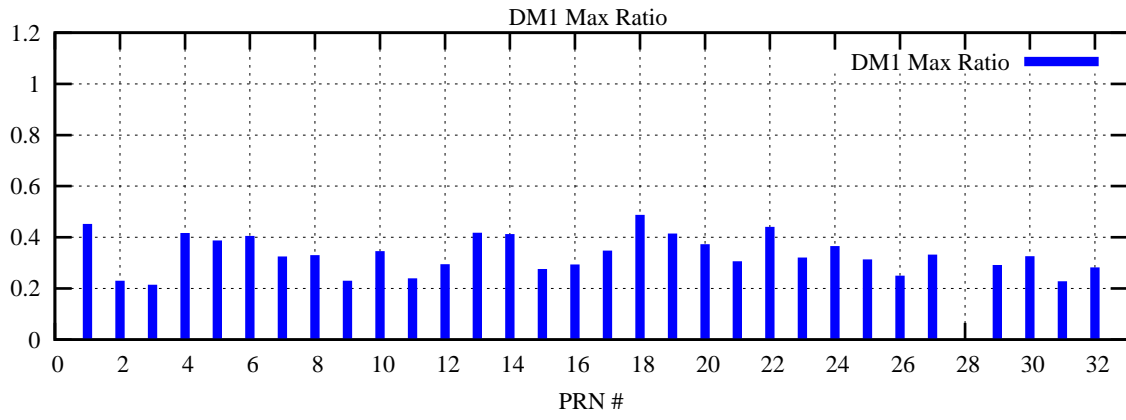

Ratio (PRN Bias/Threshold)

GpsWeek 2216 Day 2

Skinny (Type 0): PRN 8 22  
Broad (Type 2): PRN 7 15 17 21 24