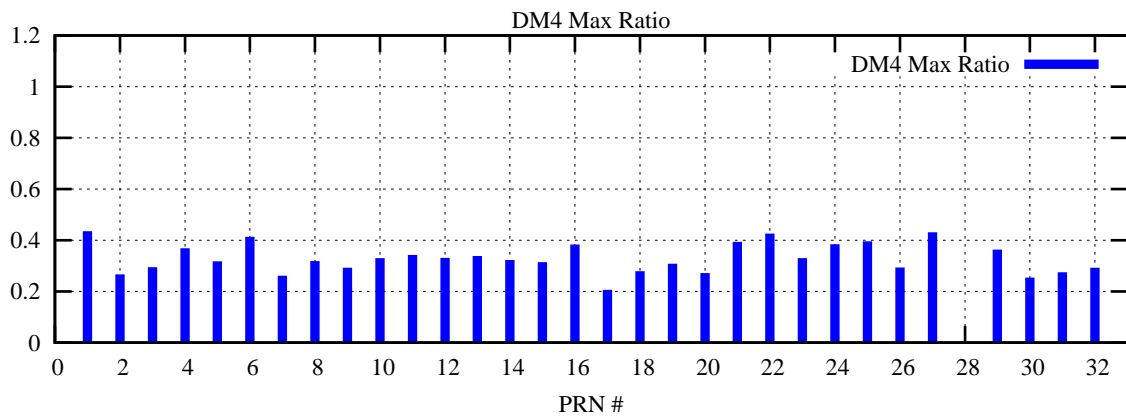

Ratio (PRN Bias/Threshold)

GpsWeek 2216 Day 2

Skinny (Type 0): PRN 8 22  
Broad (Type 2): PRN 7 15 17 21 24