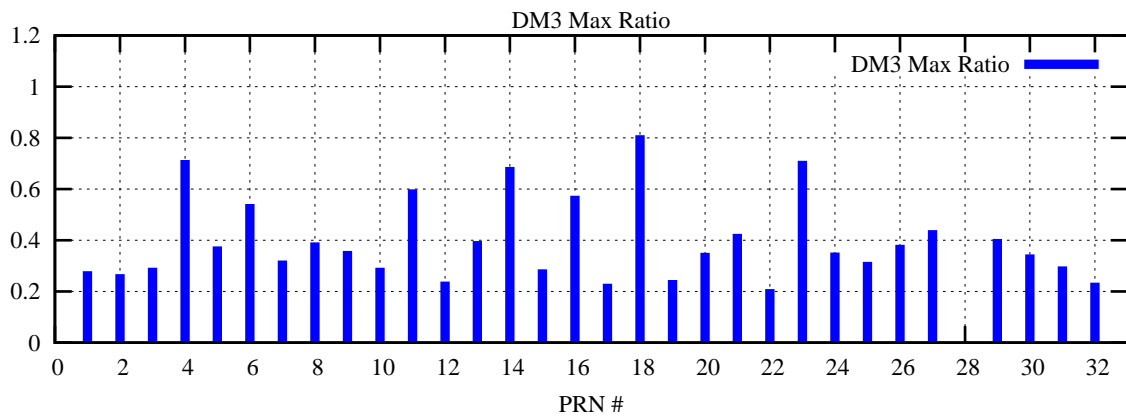

Ratio (PRN Bias/Threshold)

GpsWeek 2216 Day 2

Skinny (Type 0): PRN 8 22  
Broad (Type 2): PRN 7 15 17 21 24