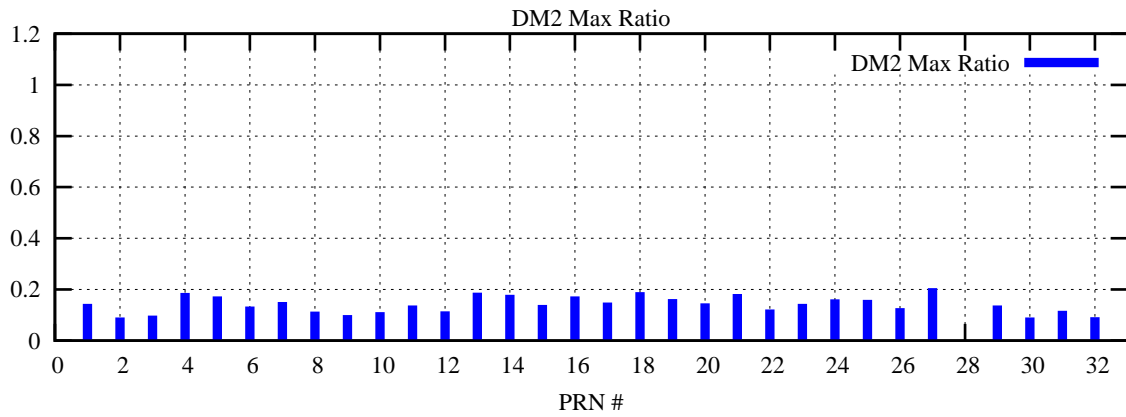

Ratio (PRN Bias/Threshold)

GpsWeek 2216 Day 2

Skinny (Type 0): PRN 8 22  
Broad (Type 2): PRN 7 15 17 21 24