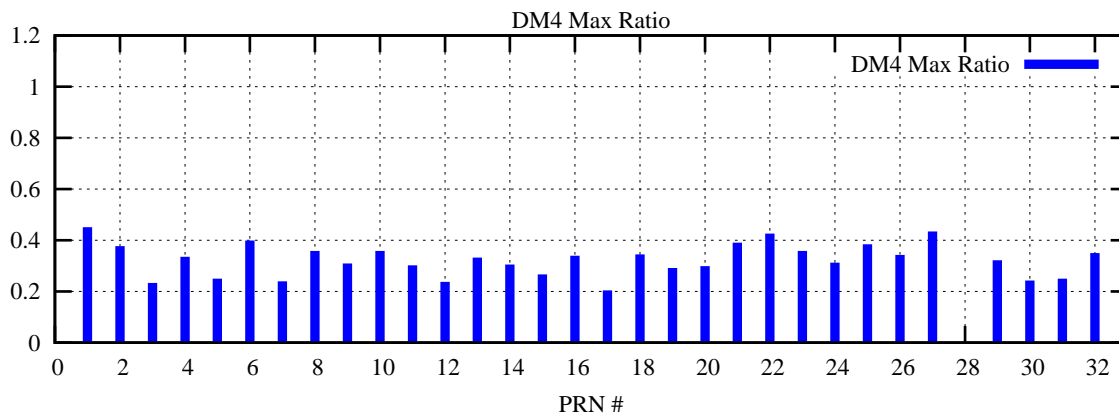

Ratio (PRN Bias/Threshold)

GpsWeek 2216 Day 4

Skinny (Type 0): PRN 8 22  
Broad (Type 2): PRN 7 15 17 21 24