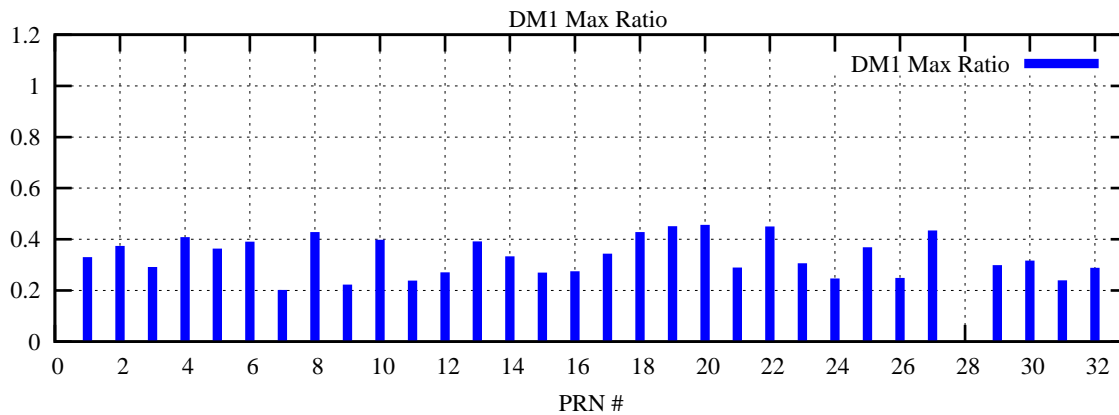

Ratio (PRN Bias/Threshold)

GpsWeek 2216 Day 4

Skinny (Type 0): PRN 8 22  
Broad (Type 2): PRN 7 15 17 21 24