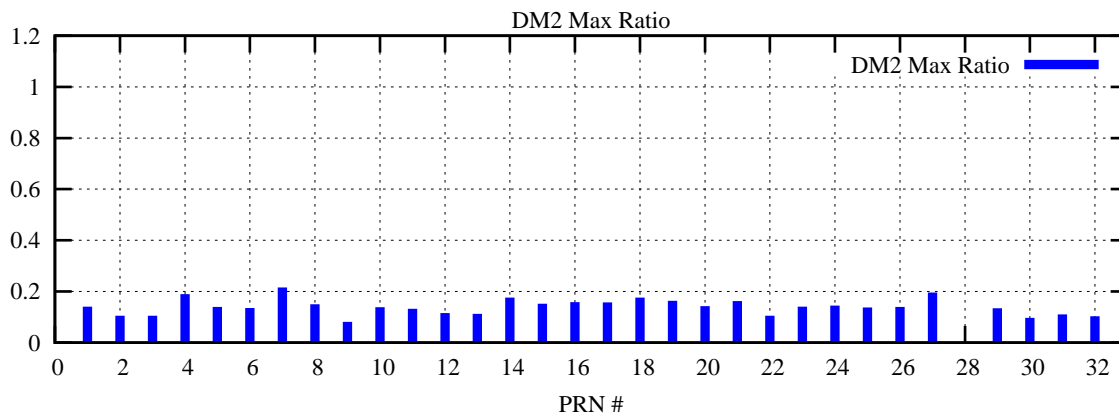

Ratio (PRN Bias/Threshold)

GpsWeek 2216 Day 4

Skinny (Type 0): PRN 8 22  
Broad (Type 2): PRN 7 15 17 21 24