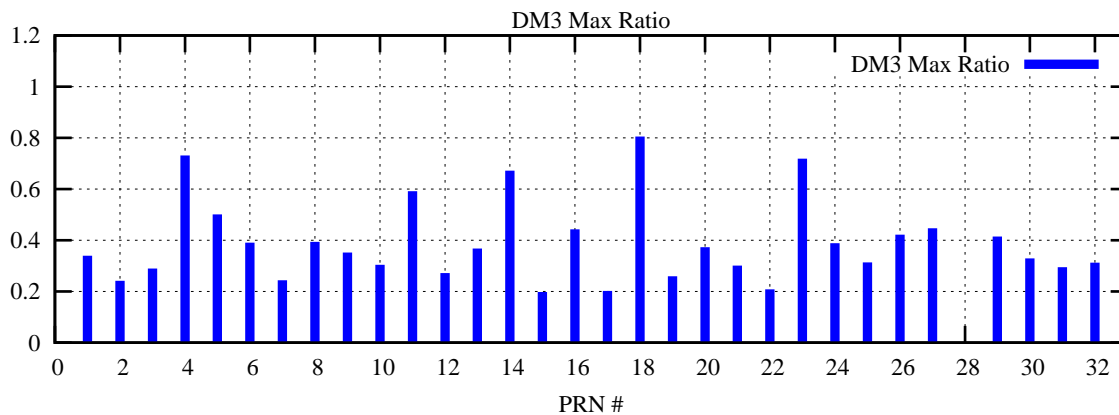

Ratio (PRN Bias/Threshold)

GpsWeek 2216 Day 4

Skinny (Type 0): PRN 8 22  
Broad (Type 2): PRN 7 15 17 21 24