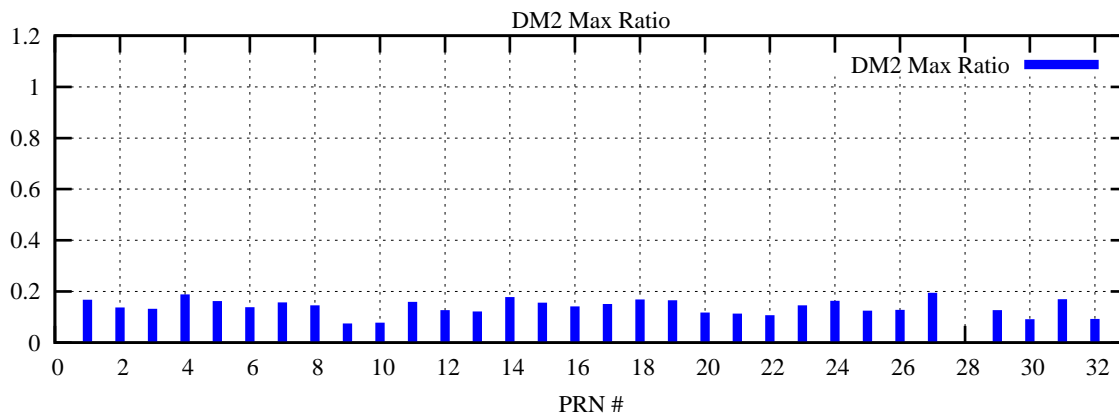

Ratio (PRN Bias/Threshold)

GpsWeek 2216 Day 5

Skinny (Type 0): PRN 8 22
Broad (Type 2): PRN 7 15 17 21 24