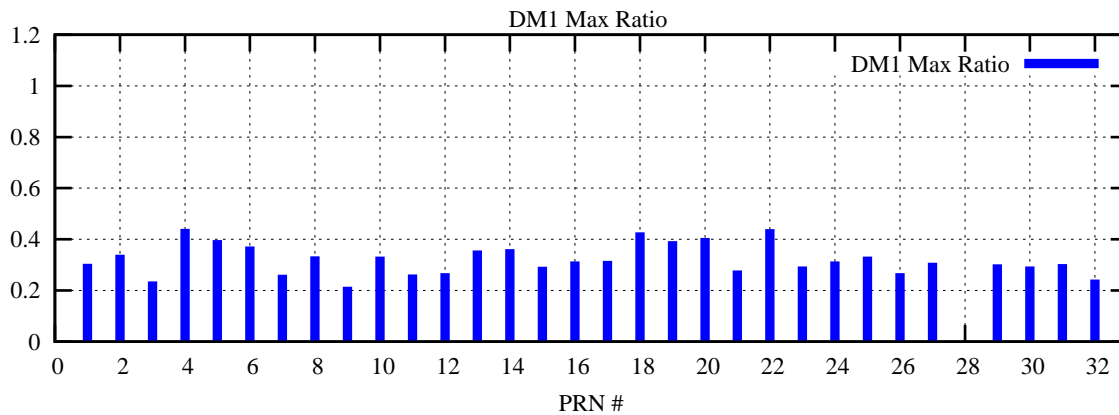

Ratio (PRN Bias/Threshold)

GpsWeek 2216 Day 5

Skinny (Type 0): PRN 8 22
Broad (Type 2): PRN 7 15 17 21 24