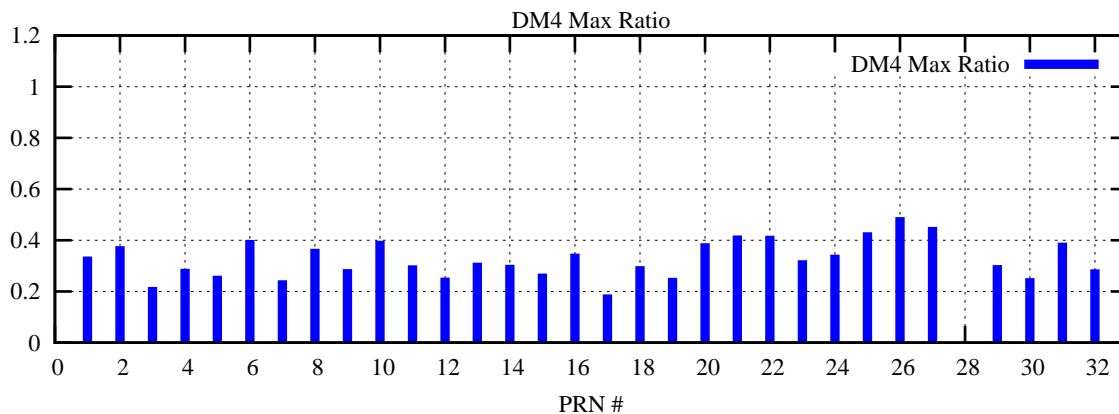

Ratio (PRN Bias/Threshold)

GpsWeek 2216 Day 5

Skinny (Type 0): PRN 8 22
Broad (Type 2): PRN 7 15 17 21 24