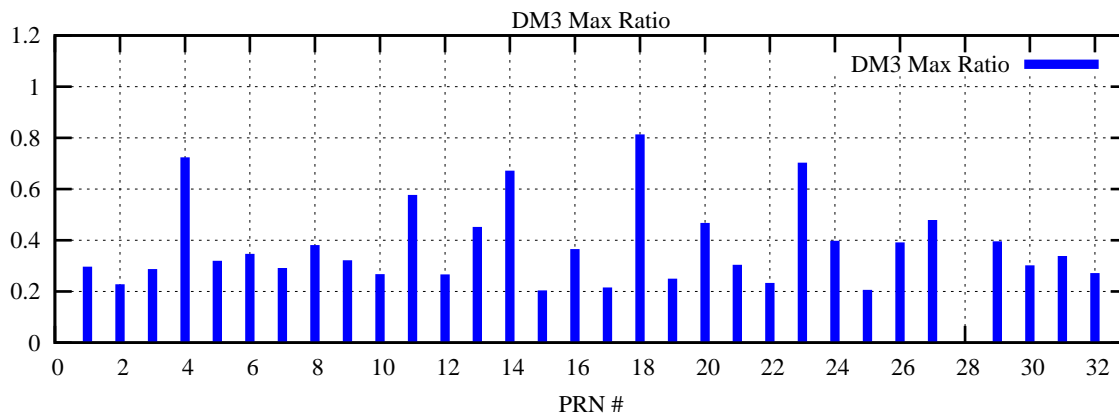

Ratio (PRN Bias/Threshold)

GpsWeek 2216 Day 5

Skinny (Type 0): PRN 8 22
Broad (Type 2): PRN 7 15 17 21 24