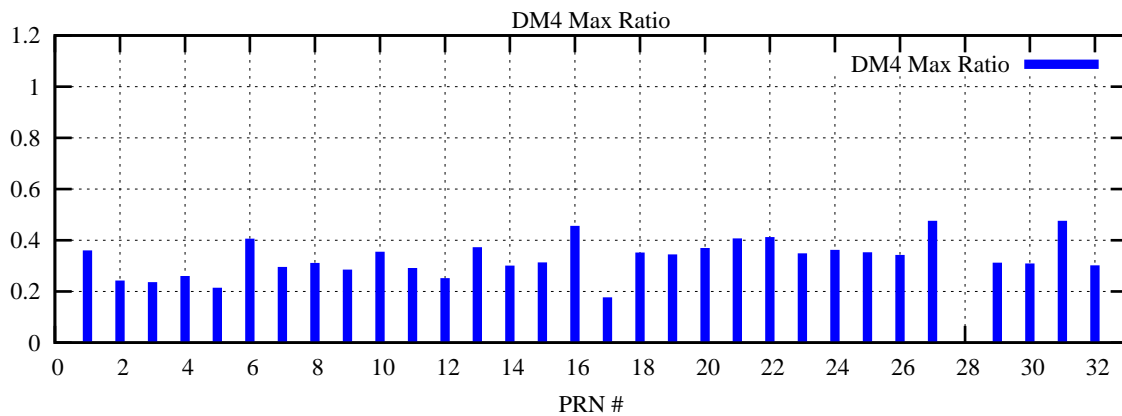

Ratio (PRN Bias/Threshold)

GpsWeek 2216 Day 6

Skinny (Type 0): PRN 8 22  
Broad (Type 2): PRN 7 15 17 21 24