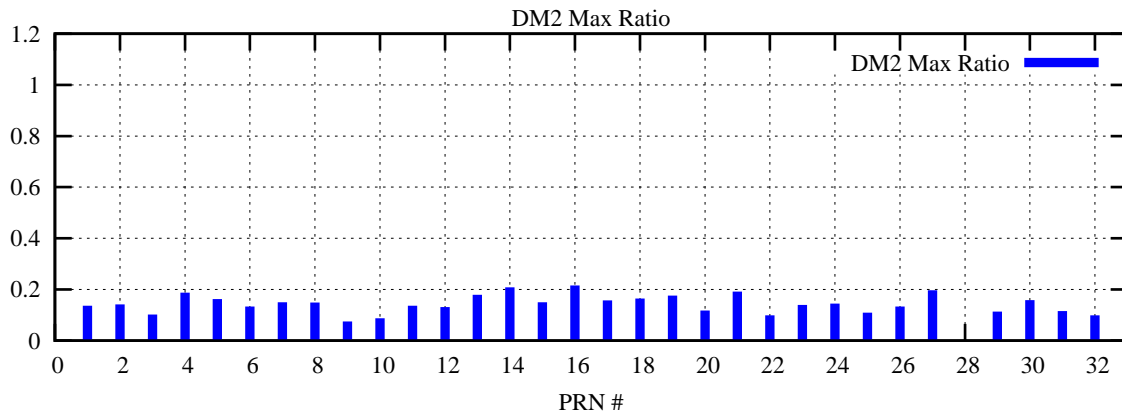

Ratio (PRN Bias/Threshold)

GpsWeek 2216 Day 6

Skinny (Type 0): PRN 8 22  
Broad (Type 2): PRN 7 15 17 21 24