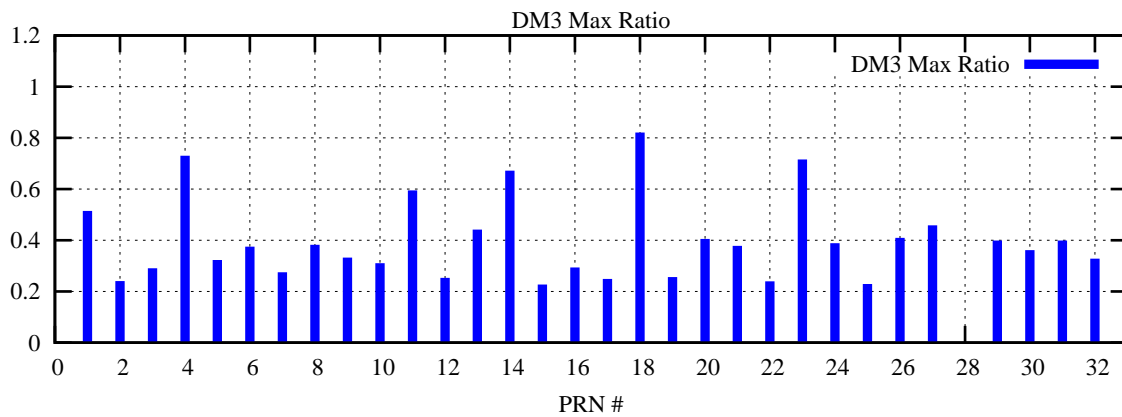

Ratio (PRN Bias/Threshold)

GpsWeek 2216 Day 6

Skinny (Type 0): PRN 8 22  
Broad (Type 2): PRN 7 15 17 21 24