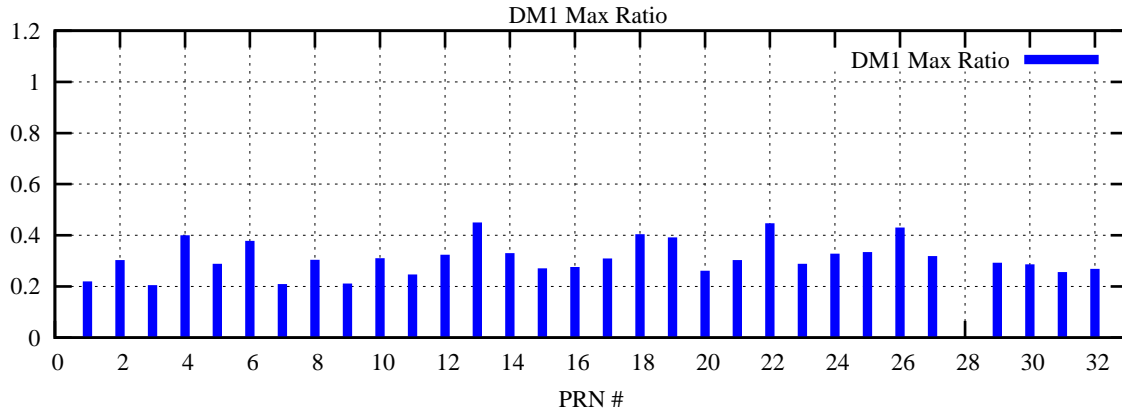

Ratio (PRN Bias/Threshold)

GpsWeek 2216 Day 6

Skinny (Type 0): PRN 8 22  
Broad (Type 2): PRN 7 15 17 21 24