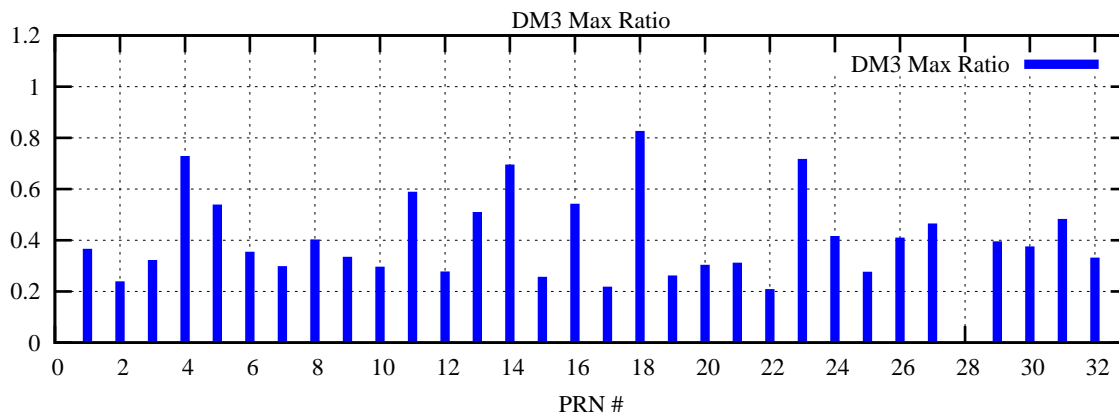

Ratio (PRN Bias/Threshold)

GpsWeek 2217 Day 0

Skinny (Type 0): PRN 8 22
Broad (Type 2): PRN 7 15 17 21 24