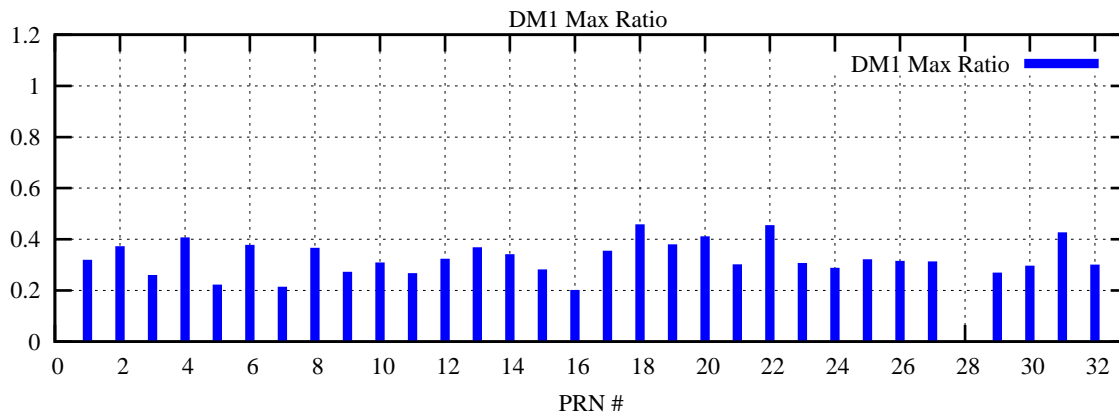

Ratio (PRN Bias/Threshold)

GpsWeek 2217 Day 0

Skinny (Type 0): PRN 8 22
Broad (Type 2): PRN 7 15 17 21 24