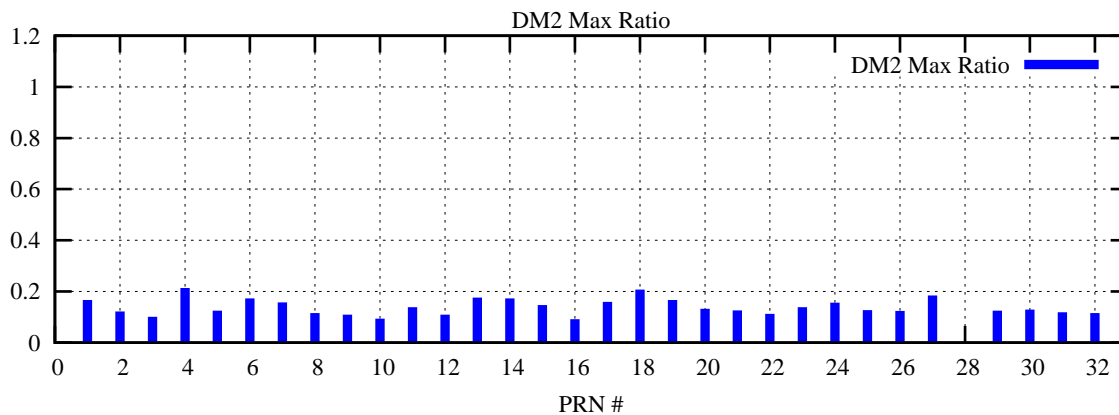

Ratio (PRN Bias/Threshold)

GpsWeek 2217 Day 0

Skinny (Type 0): PRN 8 22
Broad (Type 2): PRN 7 15 17 21 24