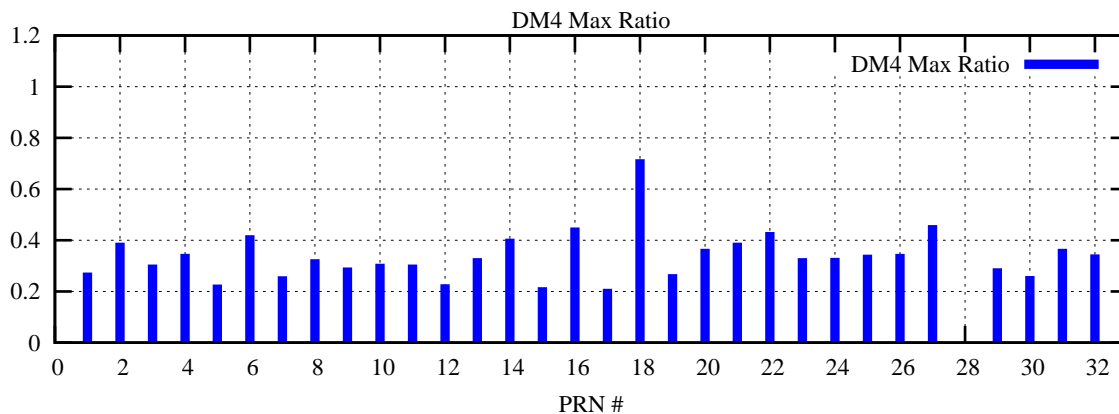

Ratio (PRN Bias/Threshold)

GpsWeek 2217 Day 0

Skinny (Type 0): PRN 8 22
Broad (Type 2): PRN 7 15 17 21 24