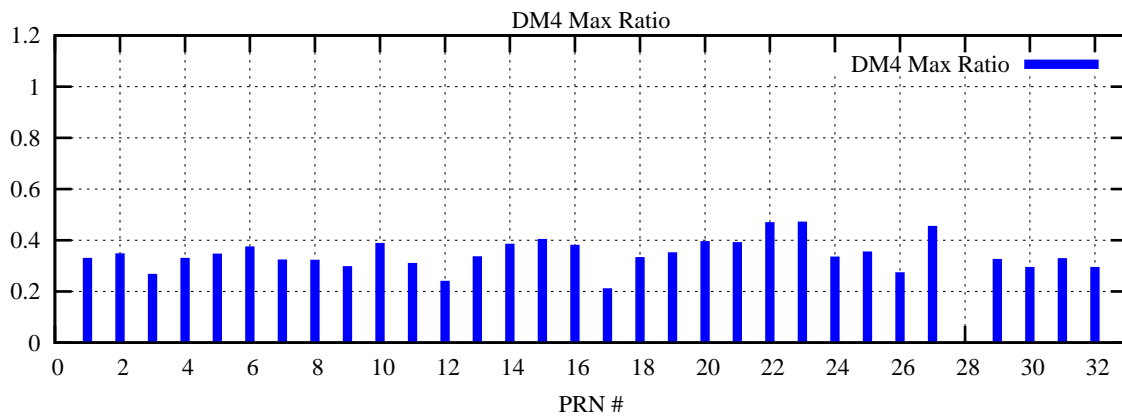

Ratio (PRN Bias/Threshold)

GpsWeek 2217 Day 1

Skinny (Type 0): PRN 8 22
Broad (Type 2): PRN 7 15 17 21 24