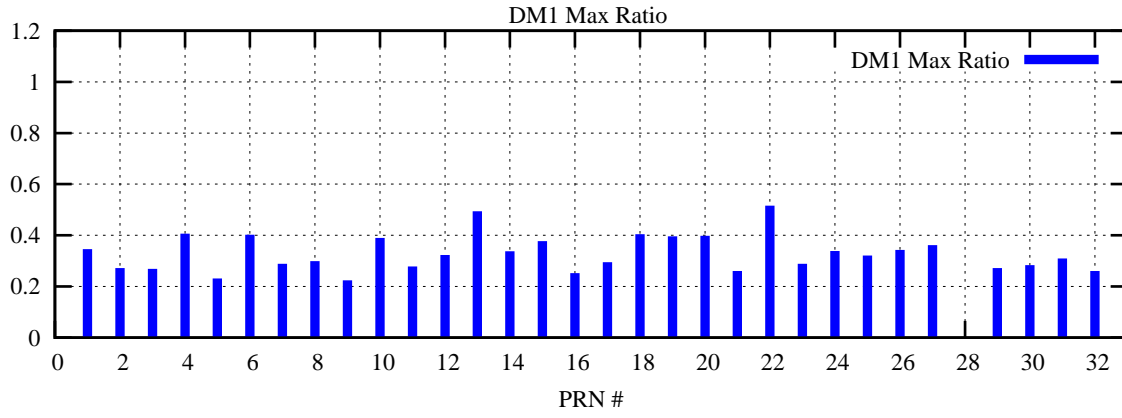

Ratio (PRN Bias/Threshold)

GpsWeek 2217 Day 1

Skinny (Type 0): PRN 8 22
Broad (Type 2): PRN 7 15 17 21 24