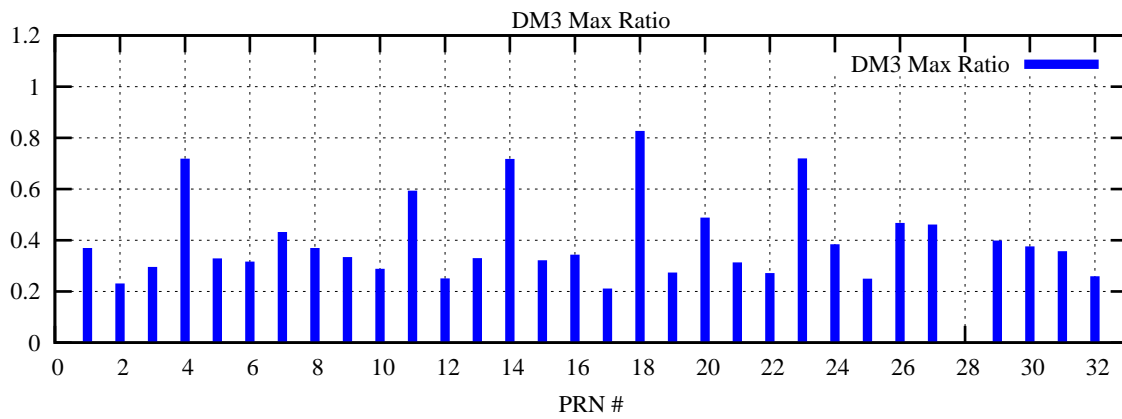

Ratio (PRN Bias/Threshold)

GpsWeek 2217 Day 1

Skinny (Type 0): PRN 8 22
Broad (Type 2): PRN 7 15 17 21 24