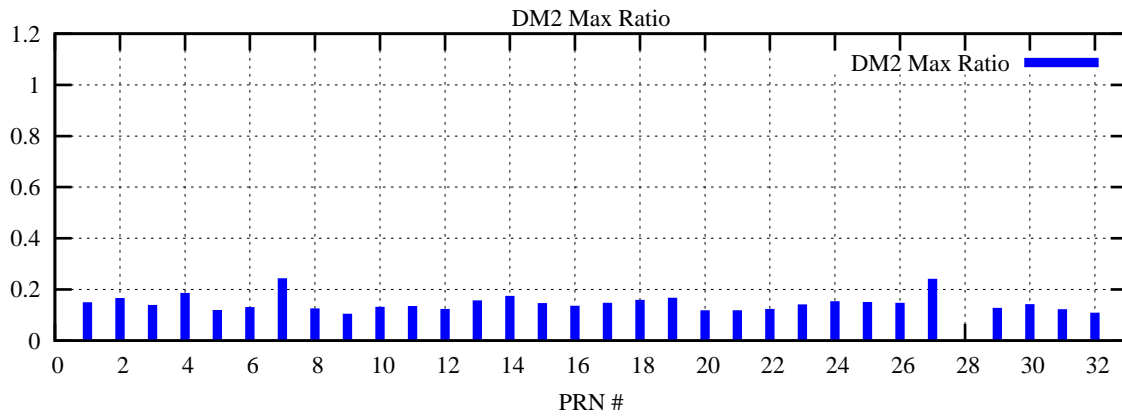

Ratio (PRN Bias/Threshold)

GpsWeek 2217 Day 1

Skinny (Type 0): PRN 8 22
Broad (Type 2): PRN 7 15 17 21 24