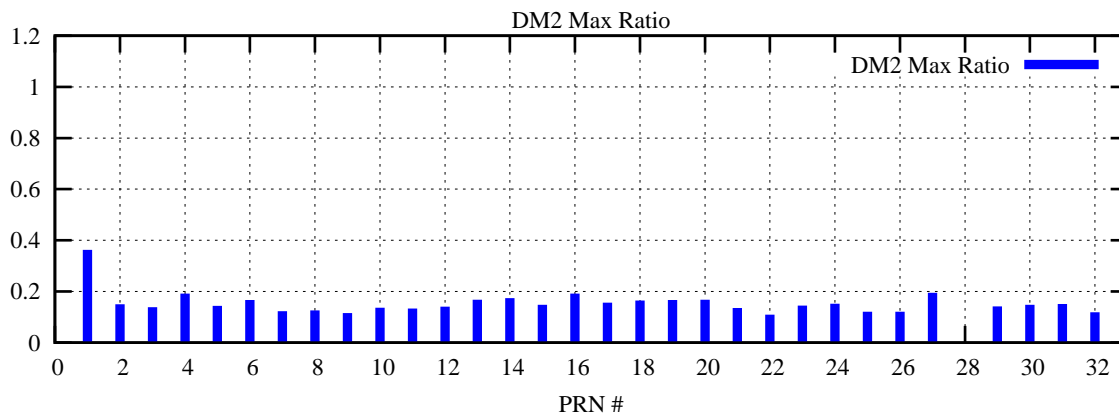

Ratio (PRN Bias/Threshold)

GpsWeek 2217 Day 3

Skinny (Type 0): PRN 8 22  
Broad (Type 2): PRN 7 15 17 21 24