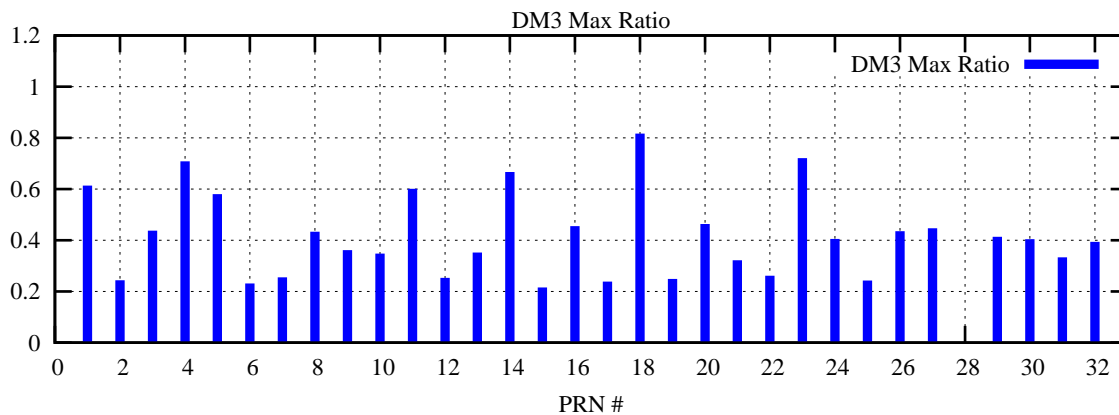

Ratio (PRN Bias/Threshold)

GpsWeek 2217 Day 3

Skinny (Type 0): PRN 8 22  
Broad (Type 2): PRN 7 15 17 21 24