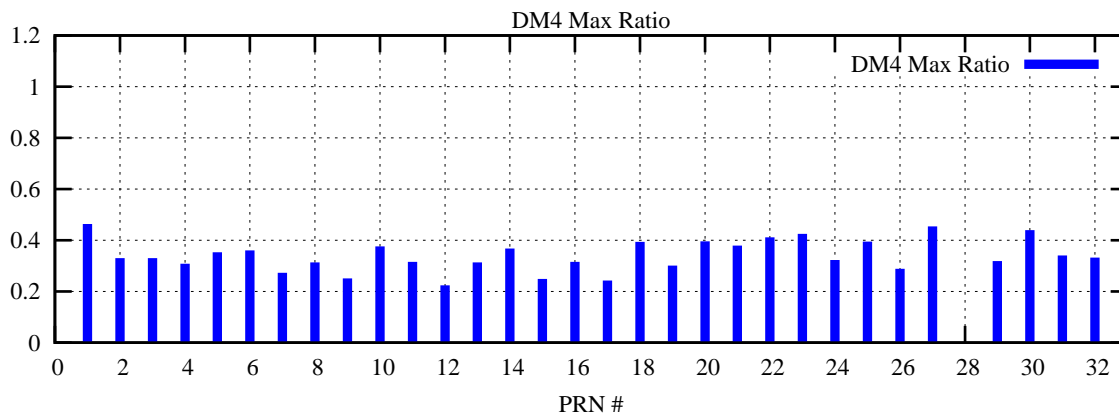

Ratio (PRN Bias/Threshold)

GpsWeek 2217 Day 3

Skinny (Type 0): PRN 8 22  
Broad (Type 2): PRN 7 15 17 21 24