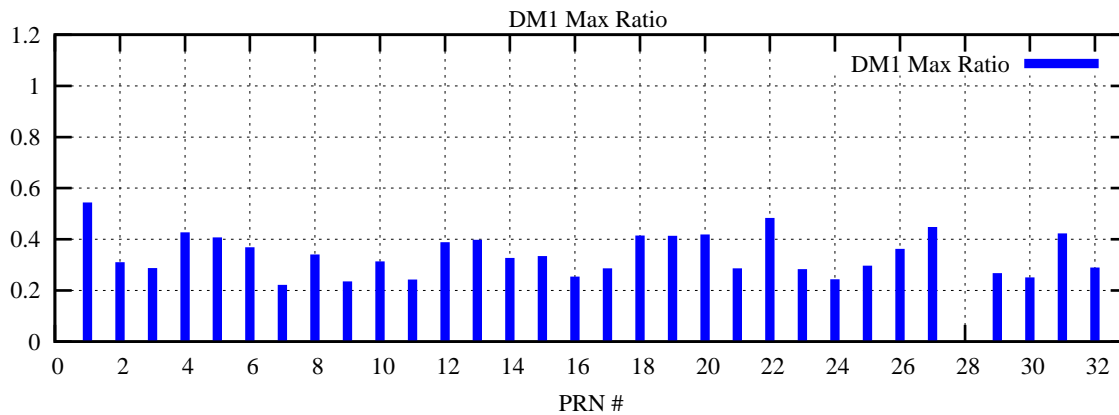

Ratio (PRN Bias/Threshold)

GpsWeek 2217 Day 3

Skinny (Type 0): PRN 8 22  
Broad (Type 2): PRN 7 15 17 21 24