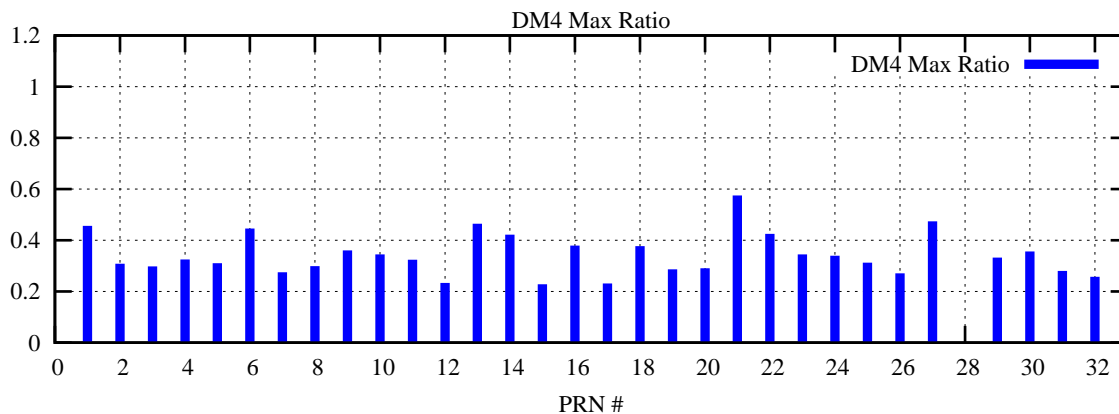

Ratio (PRN Bias/Threshold)

GpsWeek 2217 Day 4

Skinny (Type 0): PRN 8 22
Broad (Type 2): PRN 7 15 17 21 24