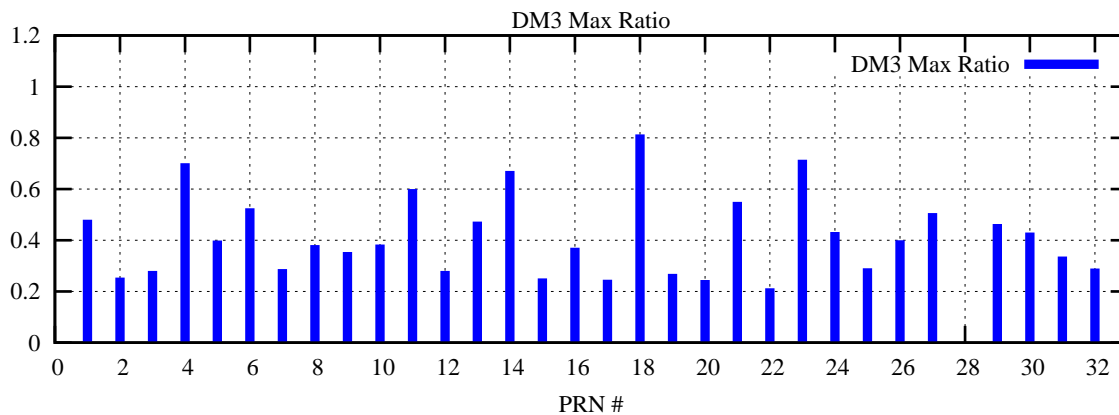

Ratio (PRN Bias/Threshold)

GpsWeek 2217 Day 4

Skinny (Type 0): PRN 8 22
Broad (Type 2): PRN 7 15 17 21 24