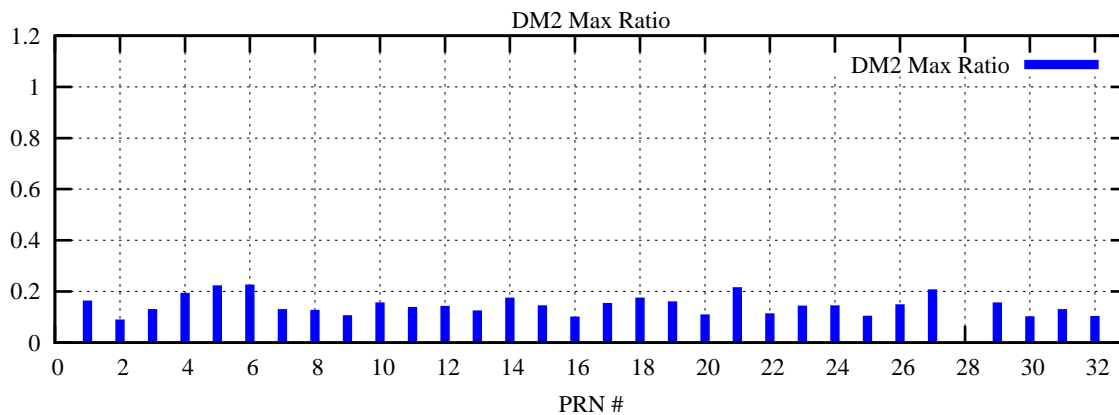

Ratio (PRN Bias/Threshold)

GpsWeek 2217 Day 4

Skinny (Type 0): PRN 8 22
Broad (Type 2): PRN 7 15 17 21 24