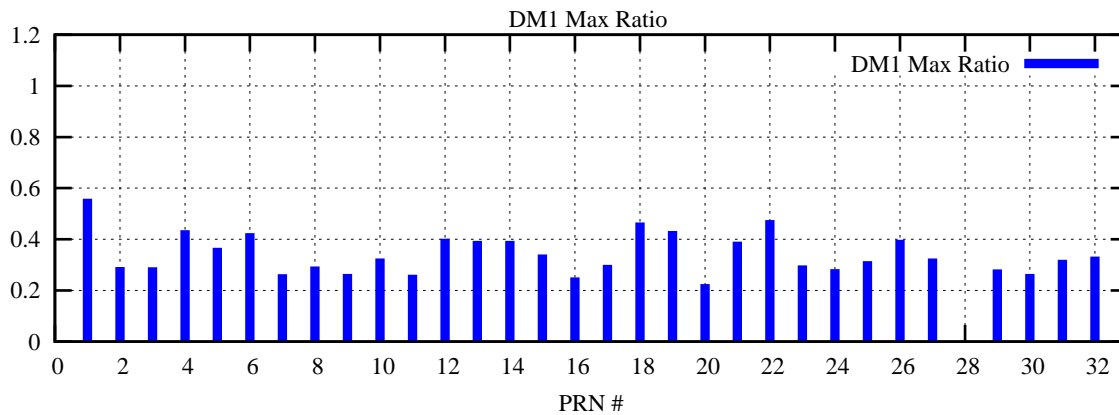

Ratio (PRN Bias/Threshold)

GpsWeek 2217 Day 4

Skinny (Type 0): PRN 8 22
Broad (Type 2): PRN 7 15 17 21 24