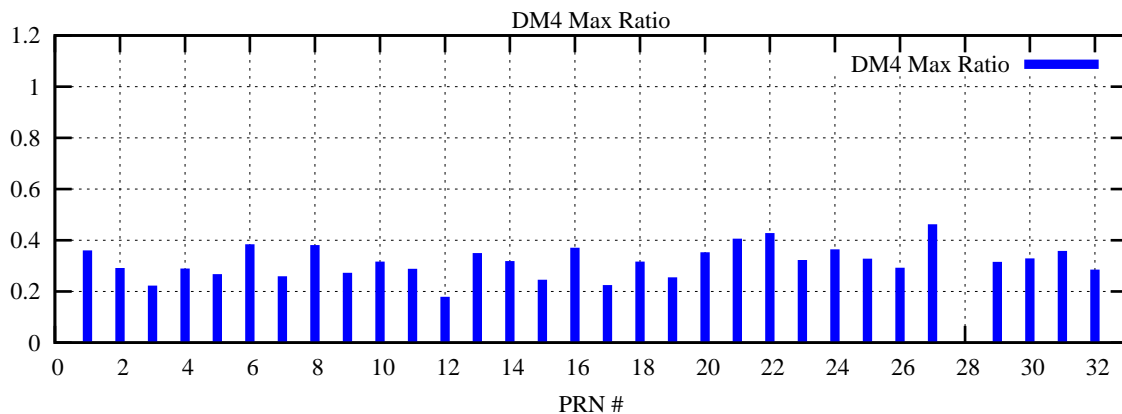

Ratio (PRN Bias/Threshold)  
GpsWeek 2217 Day 5

Skinny (Type 0): PRN 8 22  
Broad (Type 2): PRN 7 15 17 21 24