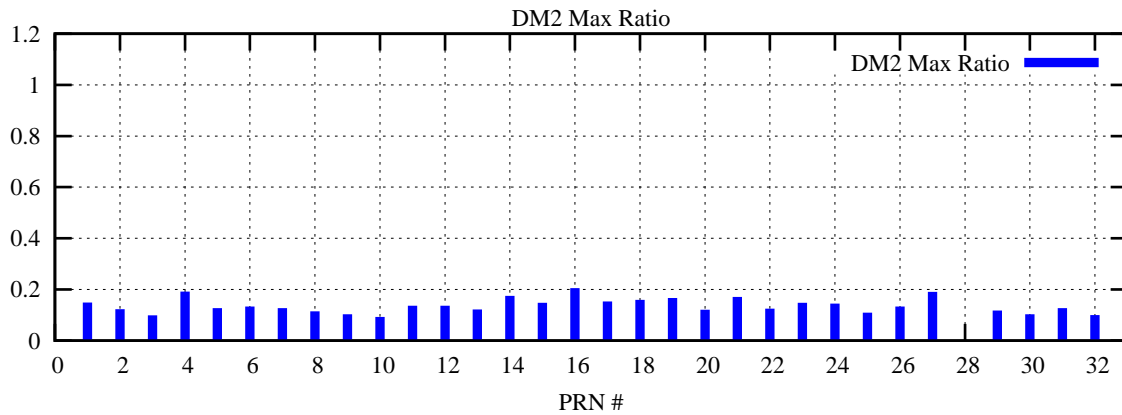

Ratio (PRN Bias/Threshold)  
GpsWeek 2217 Day 5

Skinny (Type 0): PRN 8 22  
Broad (Type 2): PRN 7 15 17 21 24