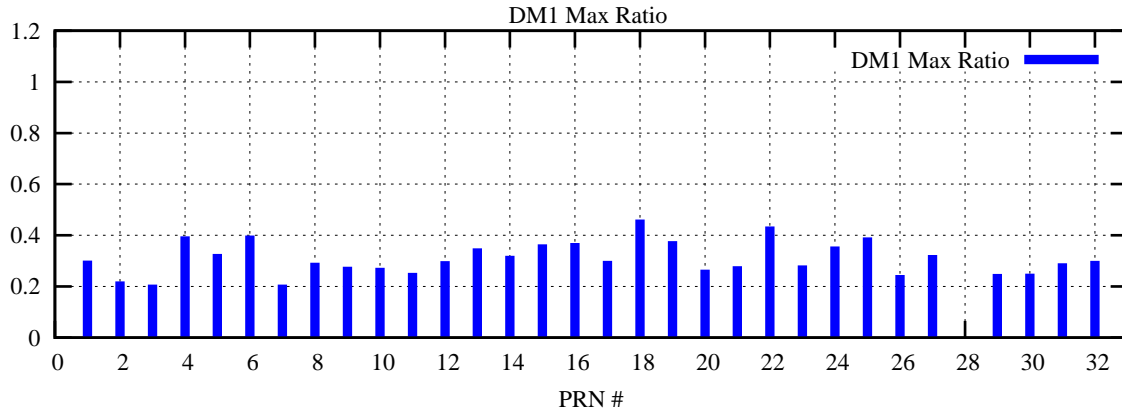

Ratio (PRN Bias/Threshold)  
GpsWeek 2217 Day 5

Skinny (Type 0): PRN 8 22  
Broad (Type 2): PRN 7 15 17 21 24