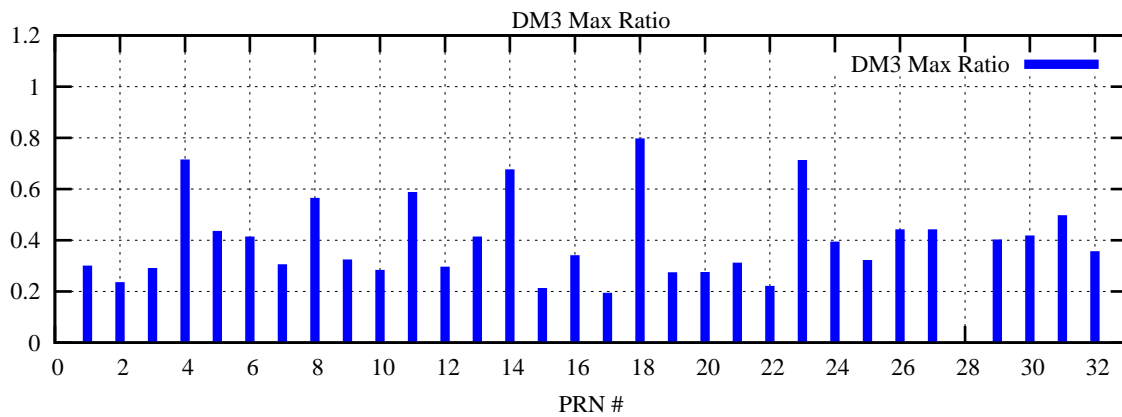

Ratio (PRN Bias/Threshold)  
GpsWeek 2217 Day 5

Skinny (Type 0): PRN 8 22  
Broad (Type 2): PRN 7 15 17 21 24