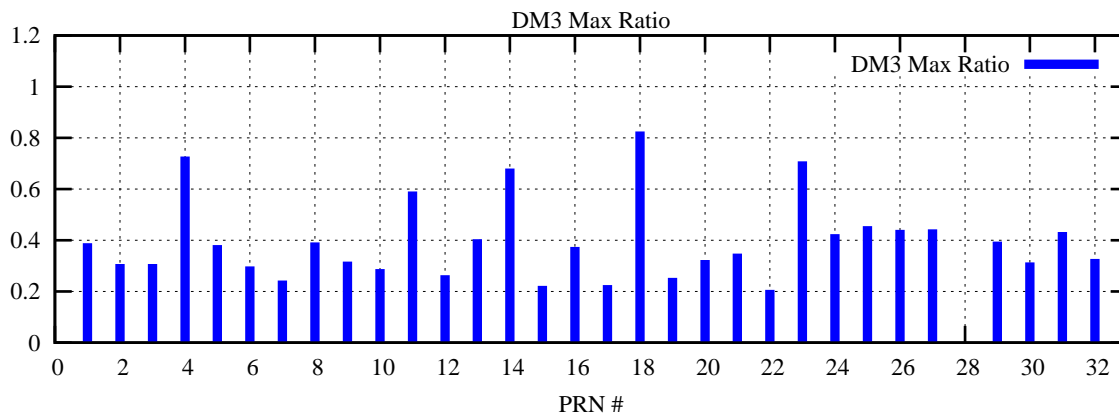

Ratio (PRN Bias/Threshold)

GpsWeek 2217 Day 6

Skinny (Type 0): PRN 8 22
Broad (Type 2): PRN 7 15 17 21 24