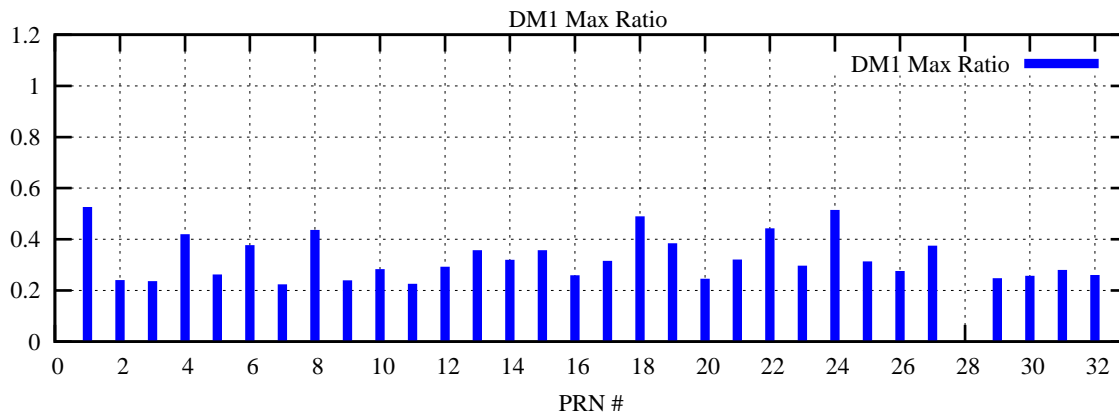

Ratio (PRN Bias/Threshold)

GpsWeek 2217 Day 6

Skinny (Type 0): PRN 8 22
Broad (Type 2): PRN 7 15 17 21 24