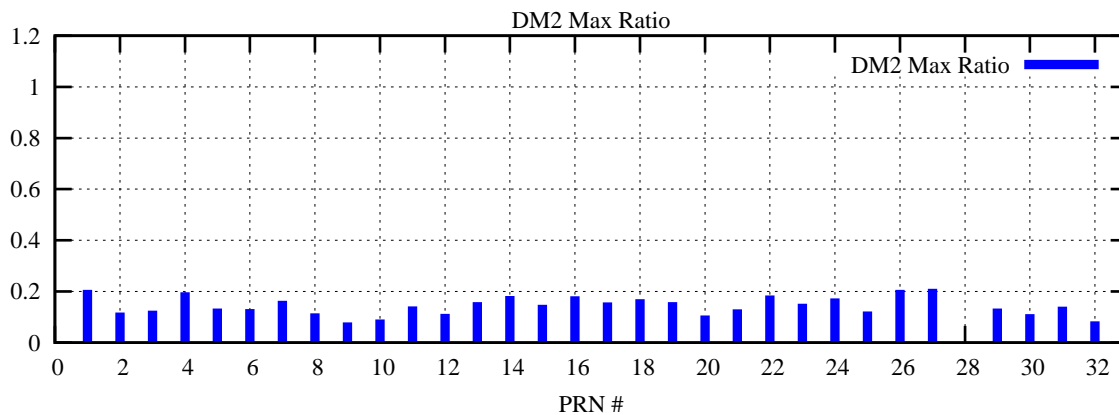

Ratio (PRN Bias/Threshold)

GpsWeek 2217 Day 6

Skinny (Type 0): PRN 8 22
Broad (Type 2): PRN 7 15 17 21 24