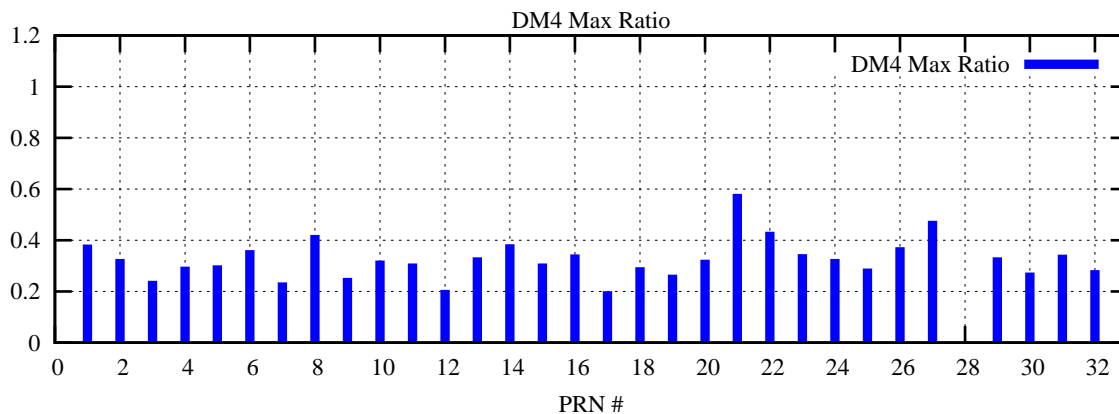

Ratio (PRN Bias/Threshold)

GpsWeek 2217 Day 6

Skinny (Type 0): PRN 8 22
Broad (Type 2): PRN 7 15 17 21 24