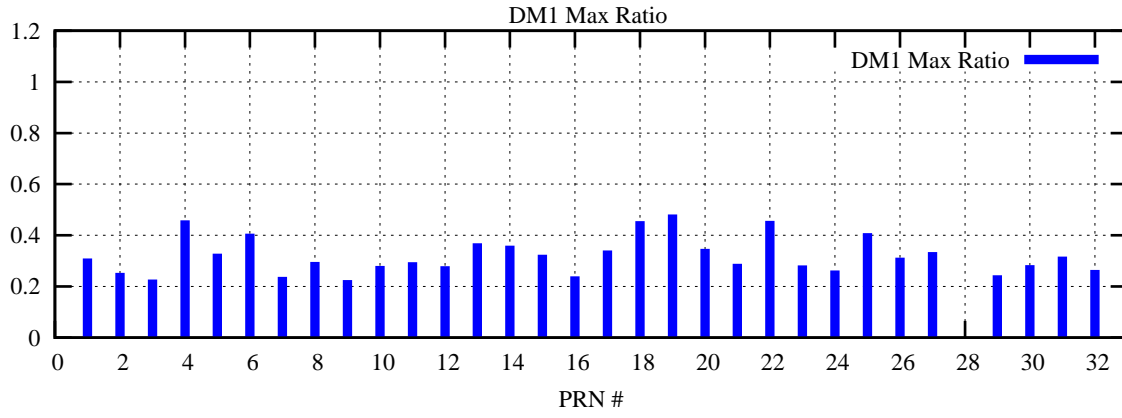

Ratio (PRN Bias/Threshold)

GpsWeek 2218 Day 0

Skinny (Type 0): PRN 8 22  
Broad (Type 2): PRN 7 15 17 21 24