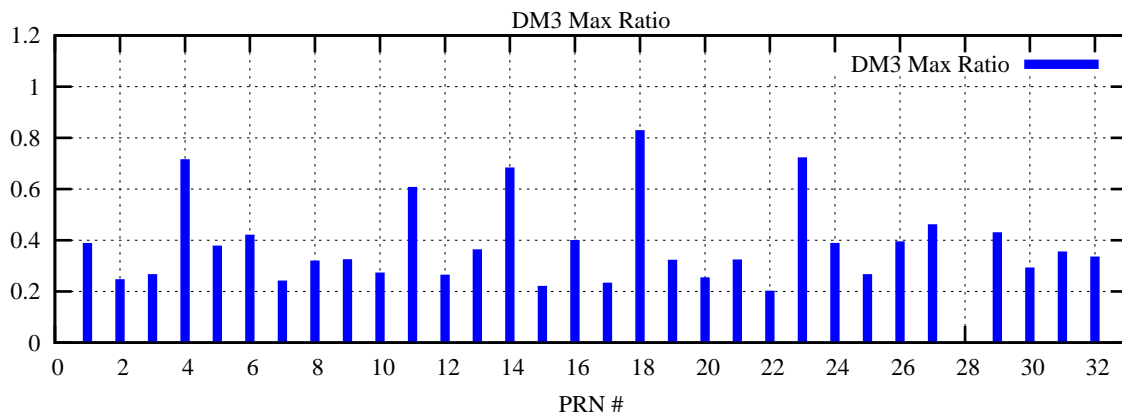

Ratio (PRN Bias/Threshold)

GpsWeek 2218 Day 0

Skinny (Type 0): PRN 8 22  
Broad (Type 2): PRN 7 15 17 21 24