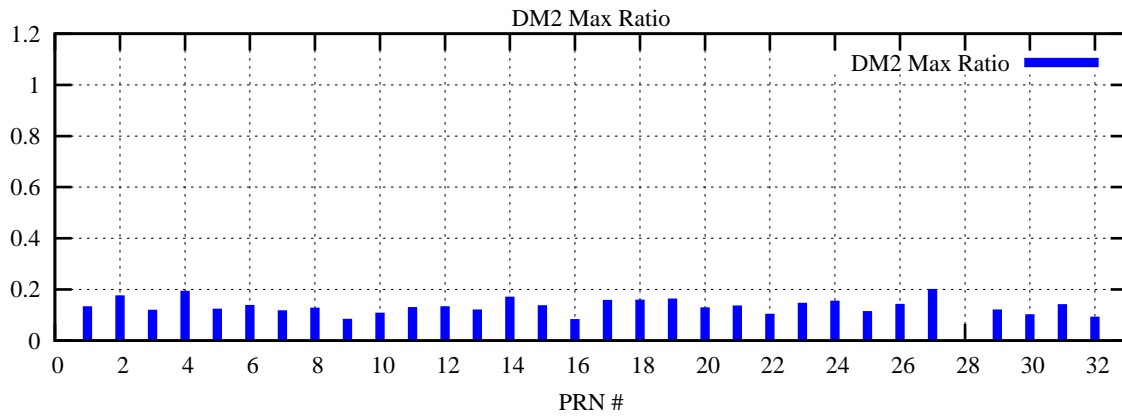

Ratio (PRN Bias/Threshold)

GpsWeek 2218 Day 0

Skinny (Type 0): PRN 8 22  
Broad (Type 2): PRN 7 15 17 21 24