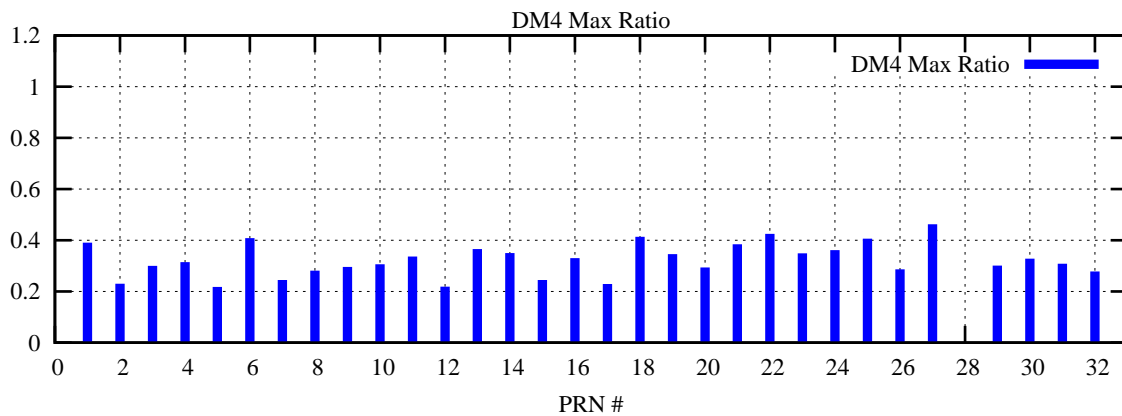

Ratio (PRN Bias/Threshold)

GpsWeek 2218 Day 0

Skinny (Type 0): PRN 8 22  
Broad (Type 2): PRN 7 15 17 21 24