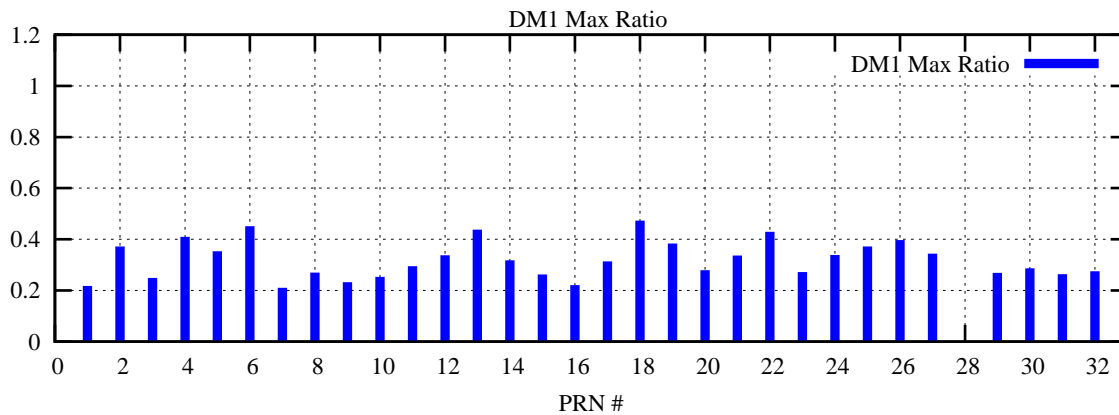

Ratio (PRN Bias/Threshold)

GpsWeek 2218 Day 1

Skinny (Type 0): PRN 8 22
Broad (Type 2): PRN 7 15 17 21 24