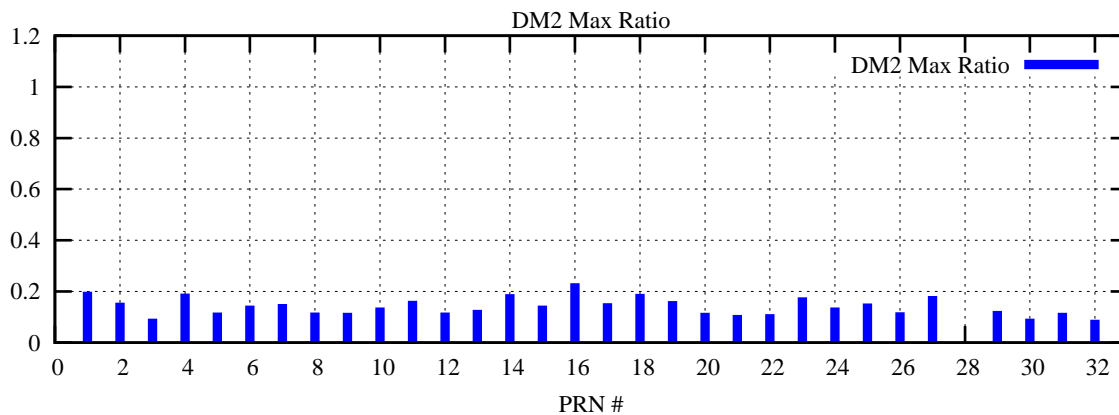

Ratio (PRN Bias/Threshold)

GpsWeek 2218 Day 1

Skinny (Type 0): PRN 8 22
Broad (Type 2): PRN 7 15 17 21 24