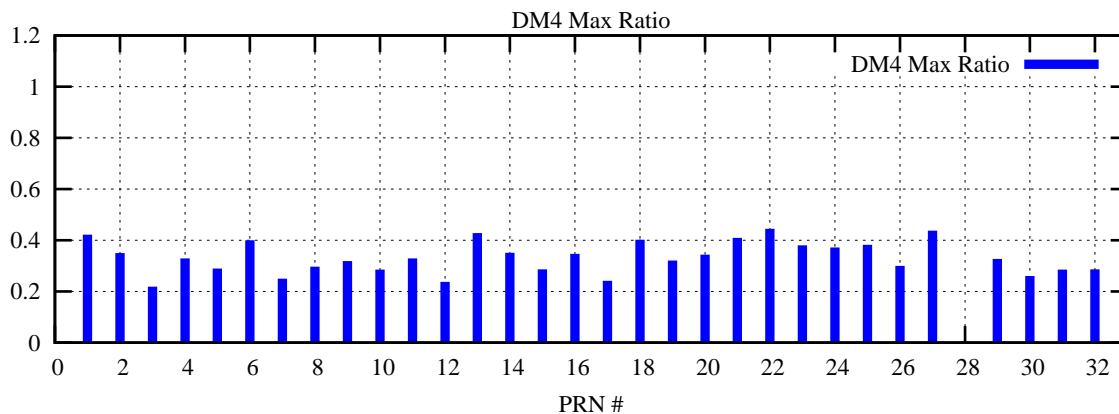

Ratio (PRN Bias/Threshold)

GpsWeek 2218 Day 1

Skinny (Type 0): PRN 8 22
Broad (Type 2): PRN 7 15 17 21 24