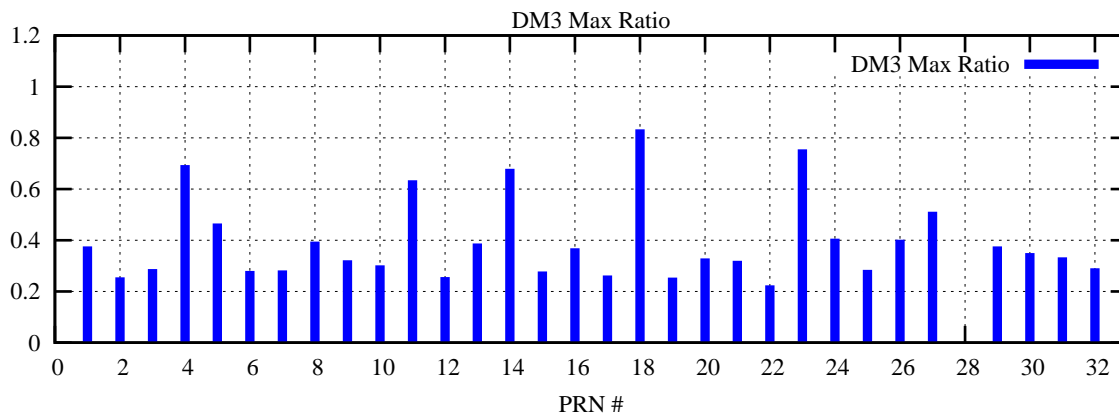

Ratio (PRN Bias/Threshold)

GpsWeek 2218 Day 1

Skinny (Type 0): PRN 8 22
Broad (Type 2): PRN 7 15 17 21 24