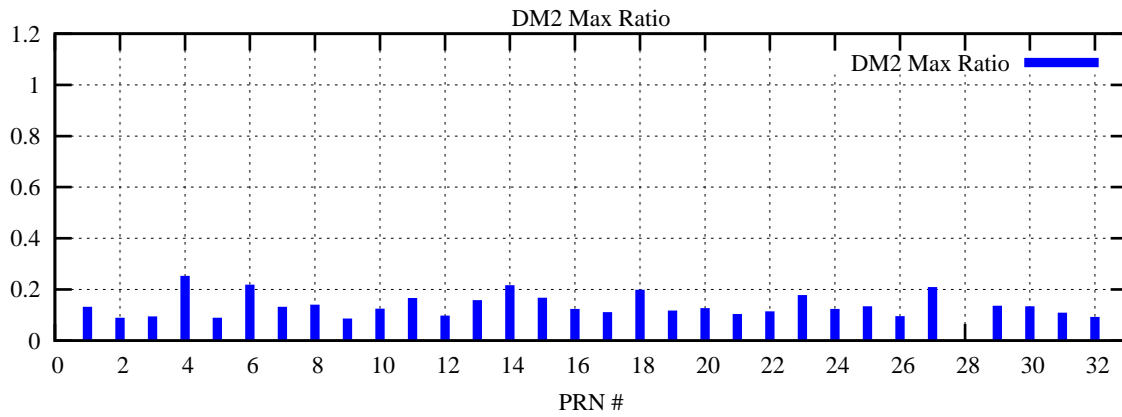

Ratio (PRN Bias/Threshold)

GpsWeek 2218 Day 3

Skinny (Type 0): PRN 8 22
Broad (Type 2): PRN 7 15 17 21 24