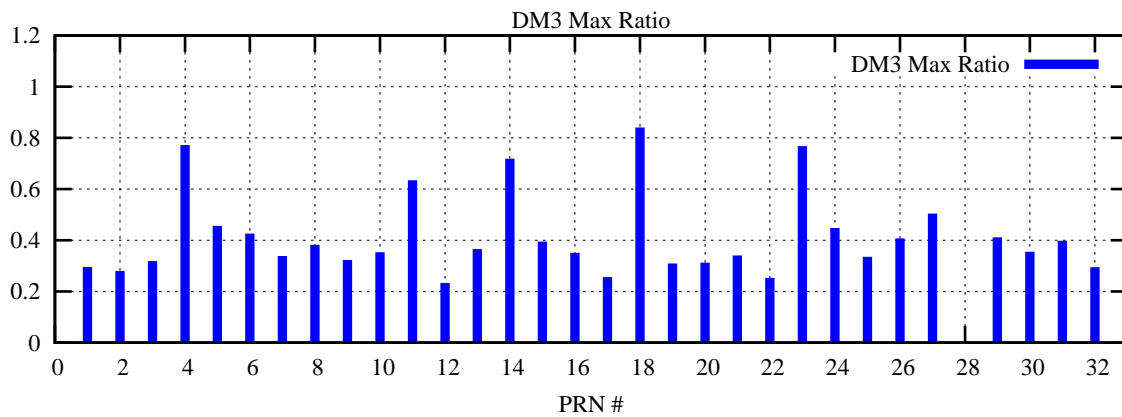

Ratio (PRN Bias/Threshold)

GpsWeek 2218 Day 3

Skinny (Type 0): PRN 8 22
Broad (Type 2): PRN 7 15 17 21 24