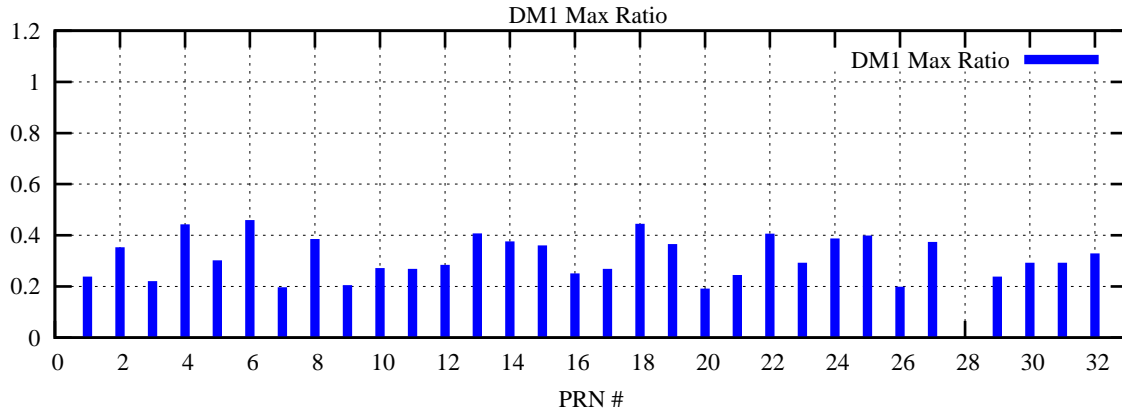

Ratio (PRN Bias/Threshold)

GpsWeek 2218 Day 3

Skinny (Type 0): PRN 8 22
Broad (Type 2): PRN 7 15 17 21 24