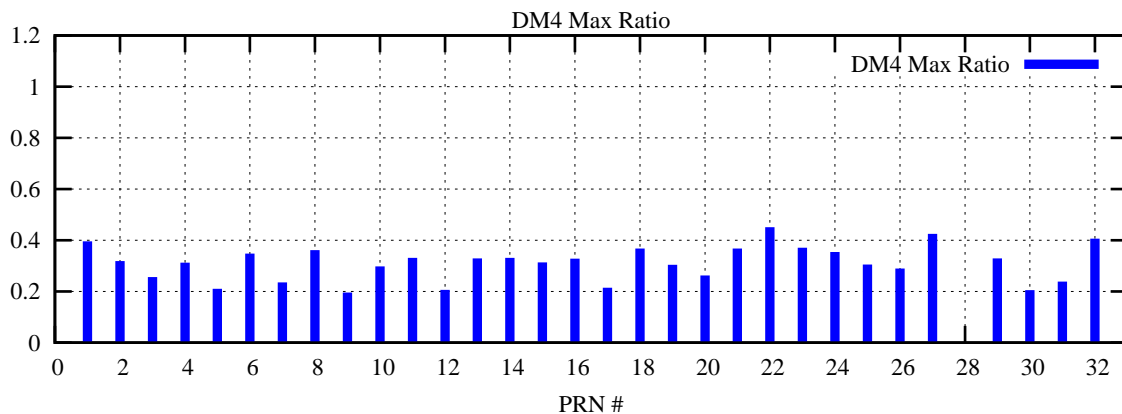

Ratio (PRN Bias/Threshold)

GpsWeek 2218 Day 3

Skinny (Type 0): PRN 8 22
Broad (Type 2): PRN 7 15 17 21 24