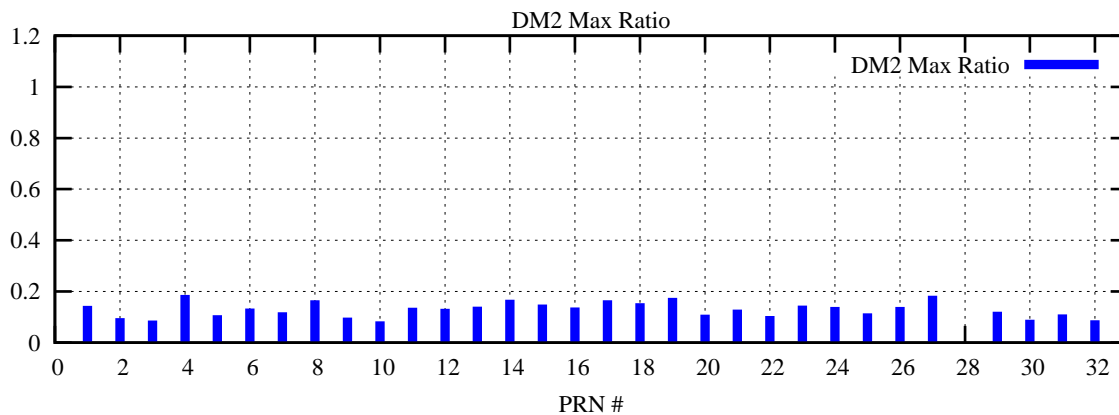

Ratio (PRN Bias/Threshold)

GpsWeek 2218 Day 6

Skinny (Type 0): PRN 8 22
Broad (Type 2): PRN 7 15 17 21 24