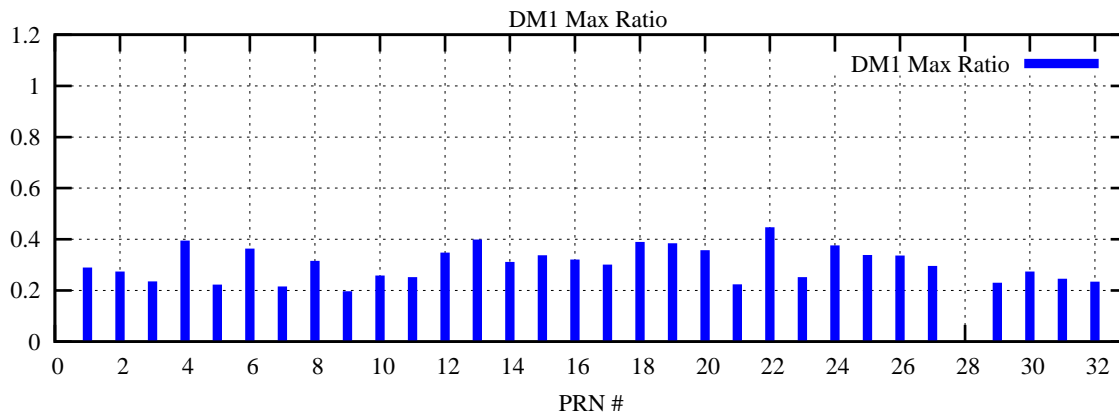

Ratio (PRN Bias/Threshold)

GpsWeek 2218 Day 6

Skinny (Type 0): PRN 8 22
Broad (Type 2): PRN 7 15 17 21 24