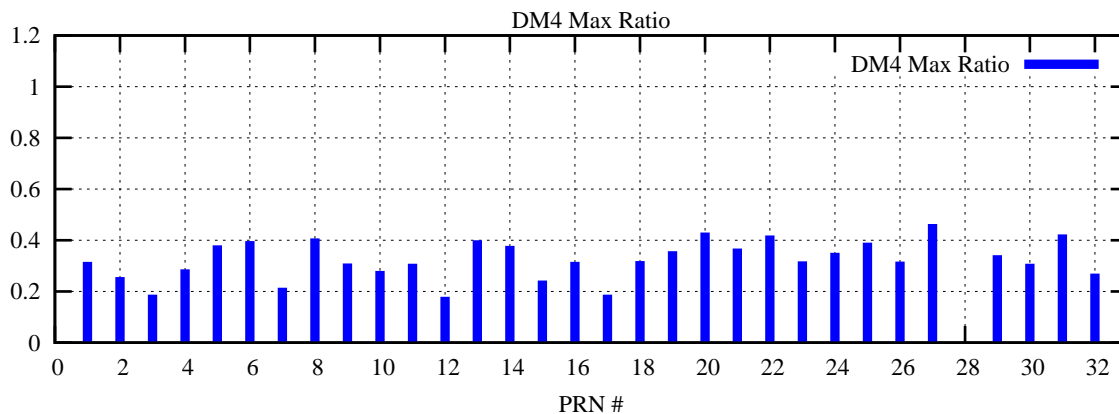

Ratio (PRN Bias/Threshold)

GpsWeek 2218 Day 6

Skinny (Type 0): PRN 8 22
Broad (Type 2): PRN 7 15 17 21 24