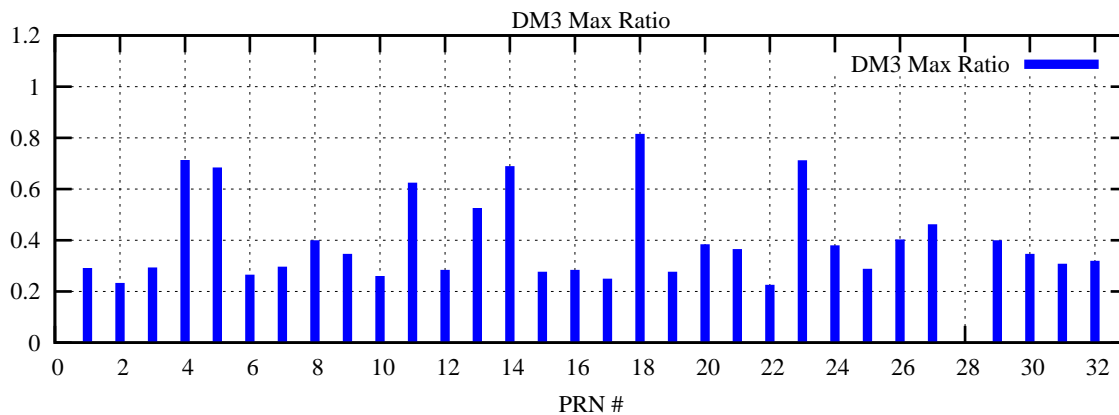

Ratio (PRN Bias/Threshold)

GpsWeek 2218 Day 6

Skinny (Type 0): PRN 8 22
Broad (Type 2): PRN 7 15 17 21 24