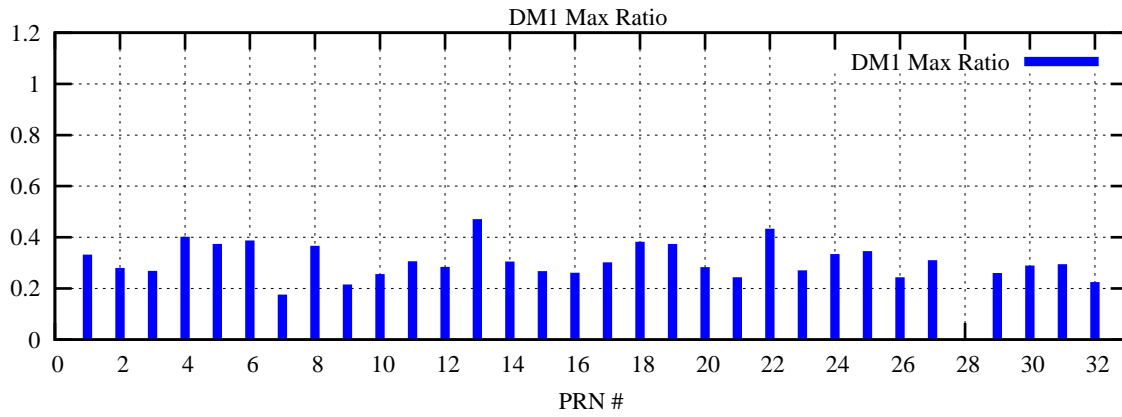

Ratio (PRN Bias/Threshold)
GpsWeek 2219 Day 0

Skinny (Type 0): PRN 8 22
Broad (Type 2): PRN 7 15 17 21 24