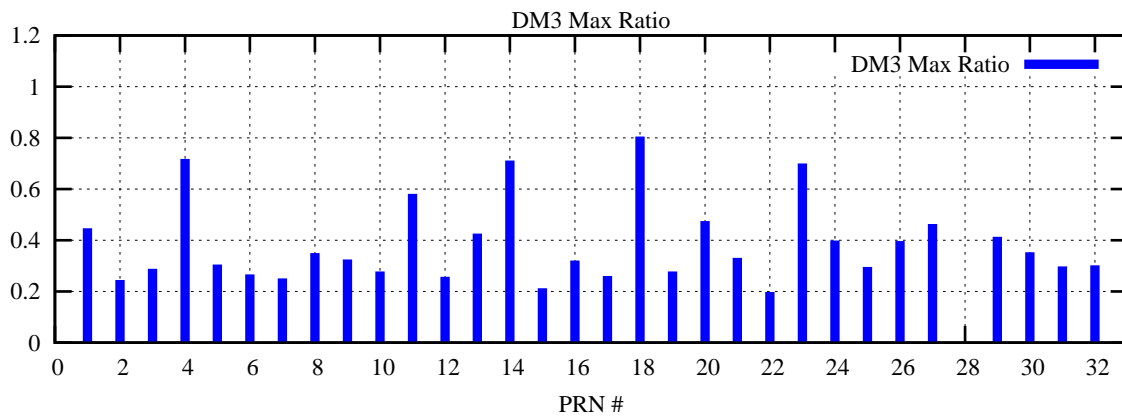

Ratio (PRN Bias/Threshold)
GpsWeek 2219 Day 0

Skinny (Type 0): PRN 8 22
Broad (Type 2): PRN 7 15 17 21 24