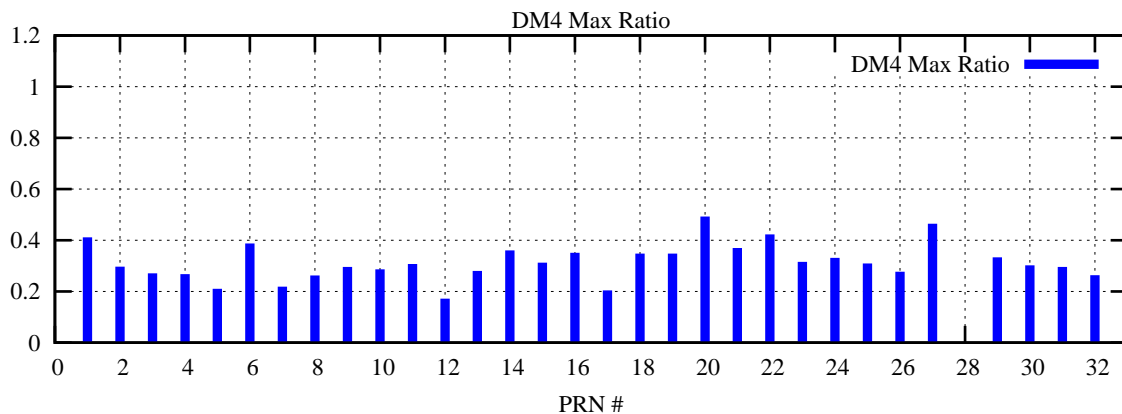

Ratio (PRN Bias/Threshold)
GpsWeek 2219 Day 0

Skinny (Type 0): PRN 8 22
Broad (Type 2): PRN 7 15 17 21 24