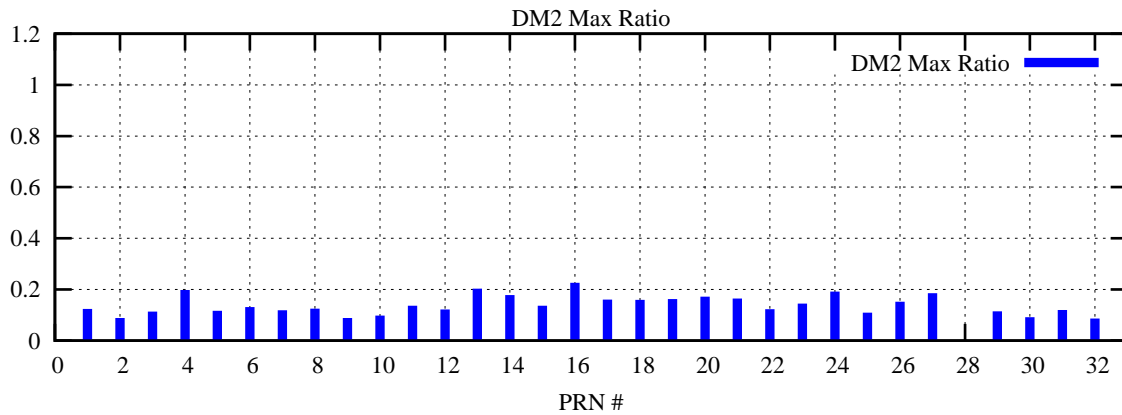

Ratio (PRN Bias/Threshold)
GpsWeek 2219 Day 0

Skinny (Type 0): PRN 8 22
Broad (Type 2): PRN 7 15 17 21 24