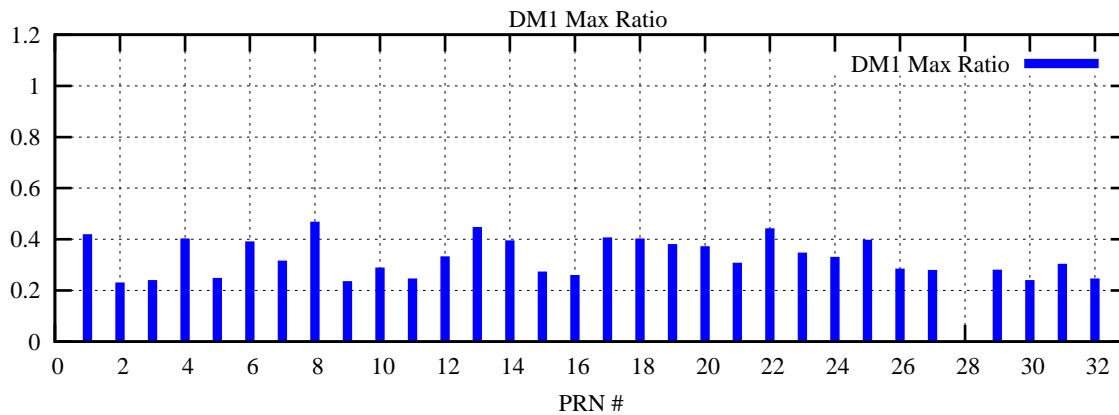

Ratio (PRN Bias/Threshold)

GpsWeek 2219 Day 6

Skinny (Type 0): PRN 8 22
Broad (Type 2): PRN 7 15 17 21 24