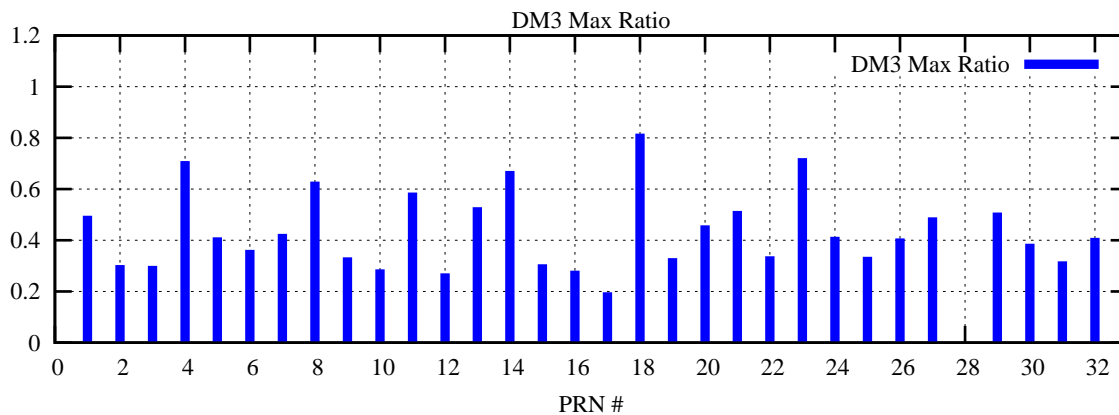

Ratio (PRN Bias/Threshold)

GpsWeek 2219 Day 6

Skinny (Type 0): PRN 8 22
Broad (Type 2): PRN 7 15 17 21 24