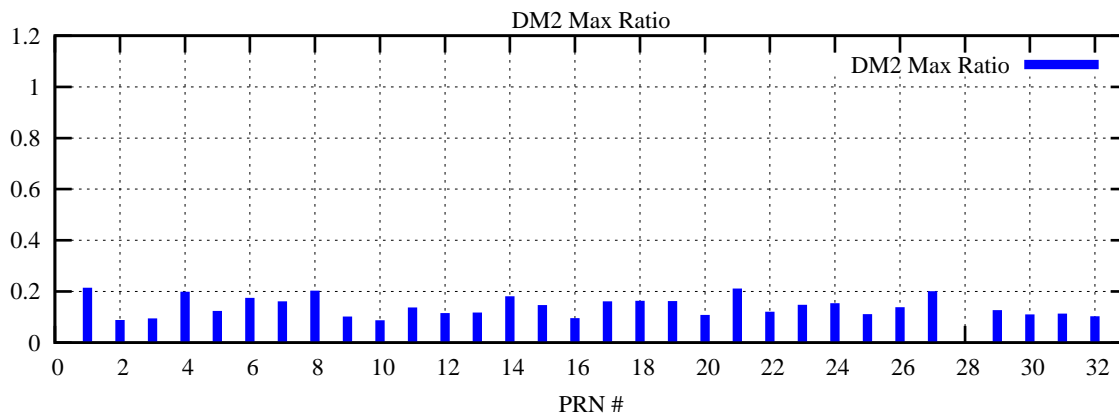

Ratio (PRN Bias/Threshold)

GpsWeek 2219 Day 6

Skinny (Type 0): PRN 8 22
Broad (Type 2): PRN 7 15 17 21 24