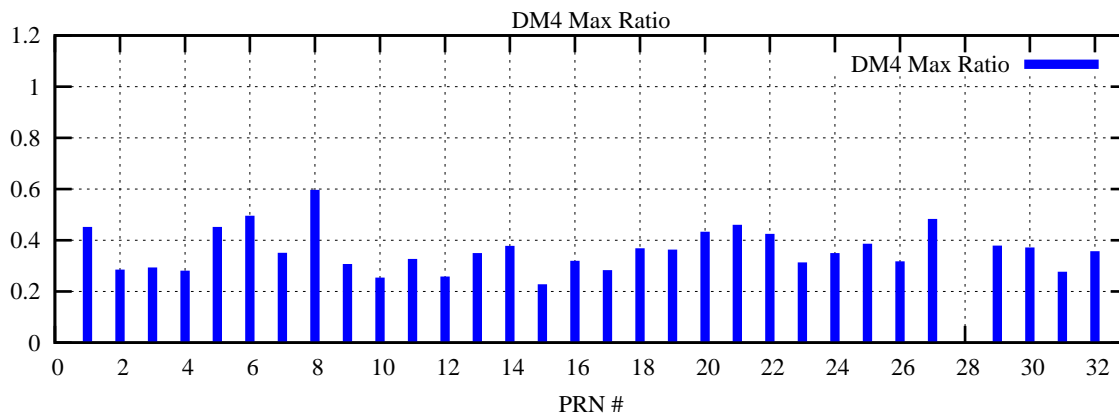

Ratio (PRN Bias/Threshold)

GpsWeek 2219 Day 6

Skinny (Type 0): PRN 8 22
Broad (Type 2): PRN 7 15 17 21 24