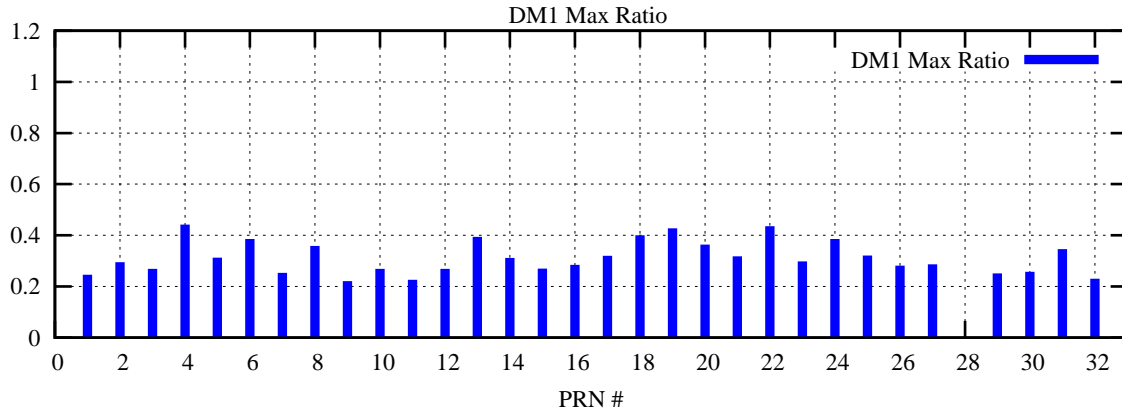

Ratio (PRN Bias/Threshold)

GpsWeek 2220 Day 1

Skinny (Type 0): PRN 8 22
Broad (Type 2): PRN 7 15 17 21 24