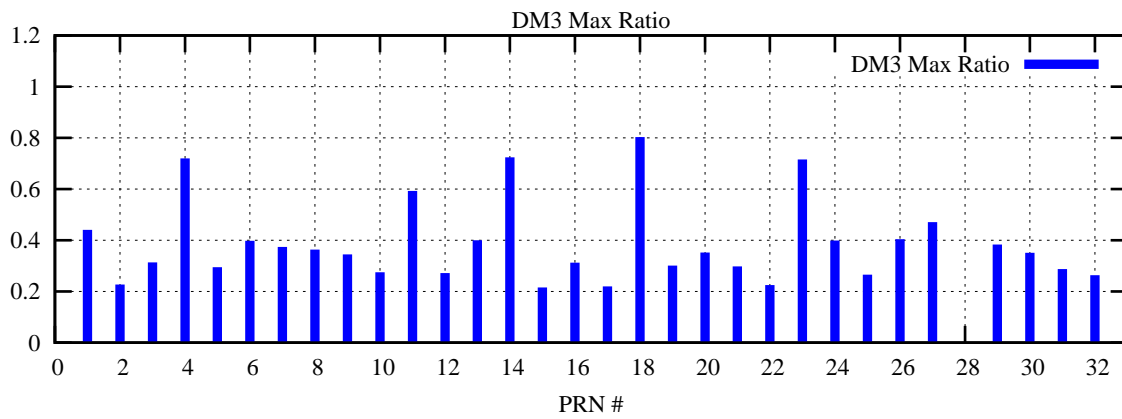

Ratio (PRN Bias/Threshold)

GpsWeek 2220 Day 1

Skinny (Type 0): PRN 8 22
Broad (Type 2): PRN 7 15 17 21 24