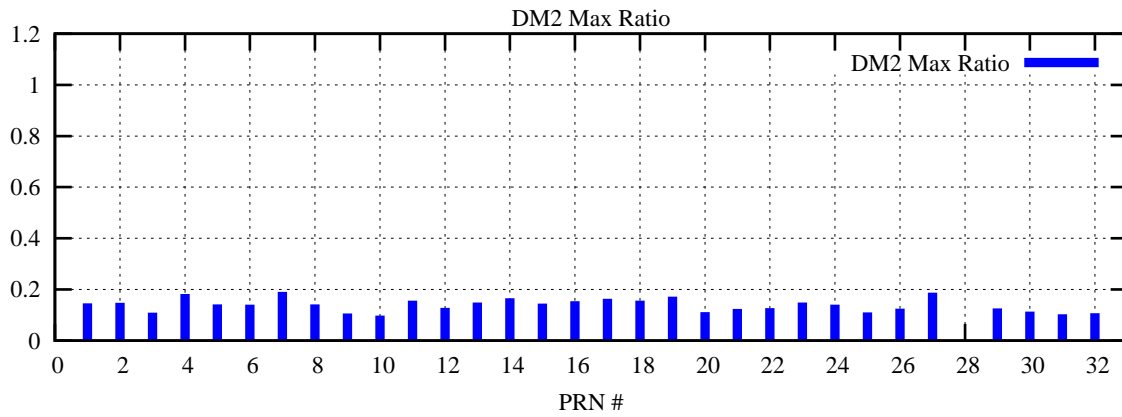

Ratio (PRN Bias/Threshold)

GpsWeek 2220 Day 1

Skinny (Type 0): PRN 8 22
Broad (Type 2): PRN 7 15 17 21 24