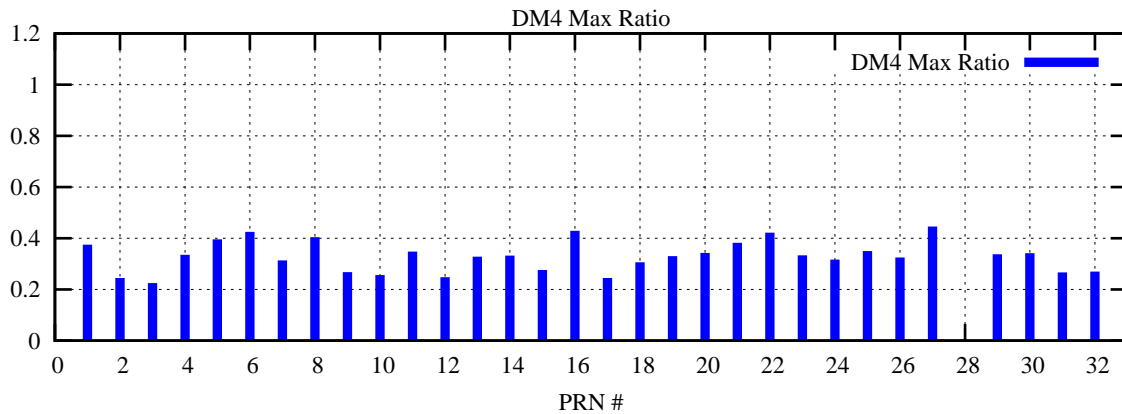

Ratio (PRN Bias/Threshold)

GpsWeek 2220 Day 1

Skinny (Type 0): PRN 8 22
Broad (Type 2): PRN 7 15 17 21 24