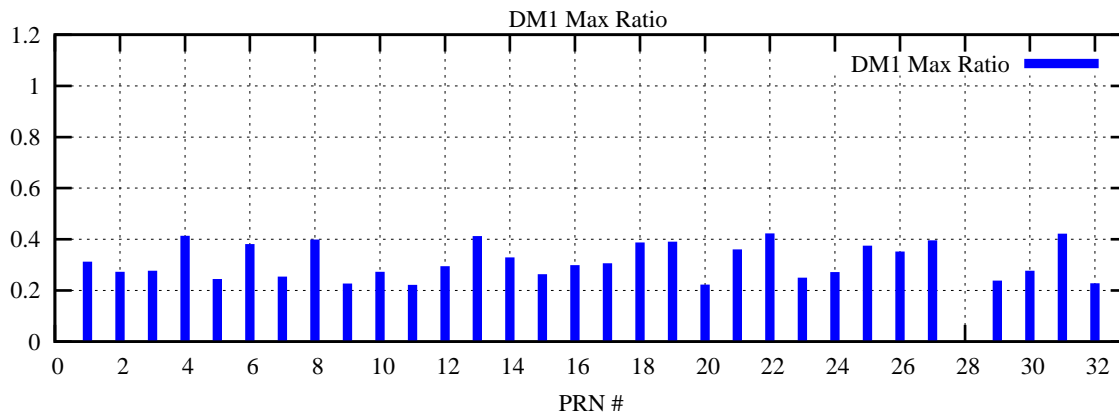

Ratio (PRN Bias/Threshold)

GpsWeek 2220 Day 2

Skinny (Type 0): PRN 8 22
Broad (Type 2): PRN 7 15 17 21 24