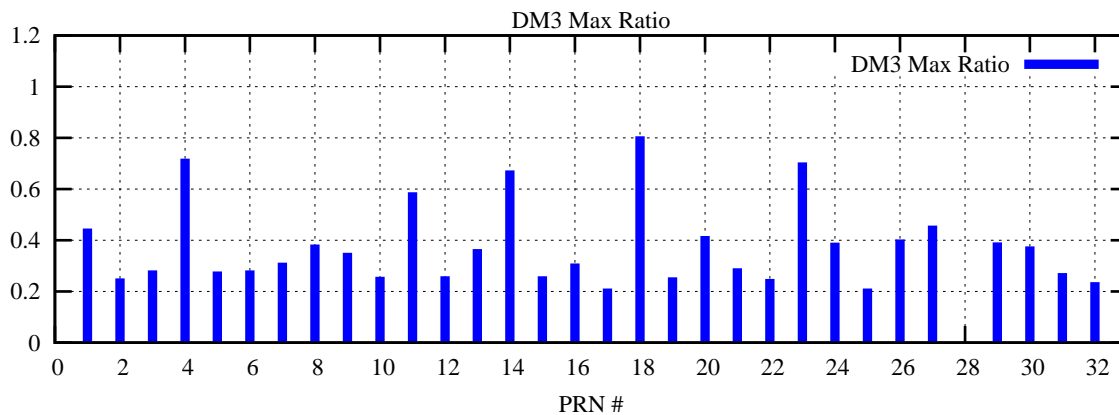

Ratio (PRN Bias/Threshold)

GpsWeek 2220 Day 2

Skinny (Type 0): PRN 8 22
Broad (Type 2): PRN 7 15 17 21 24