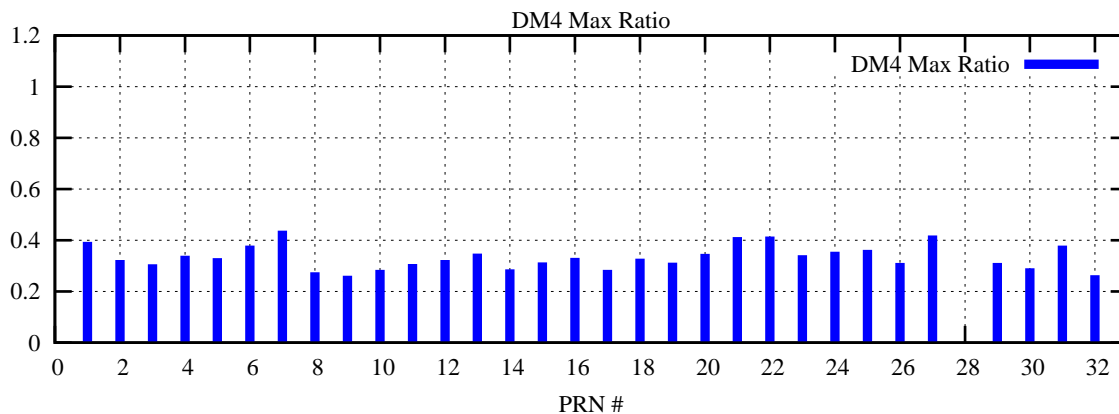

Ratio (PRN Bias/Threshold)

GpsWeek 2220 Day 2

Skinny (Type 0): PRN 8 22
Broad (Type 2): PRN 7 15 17 21 24