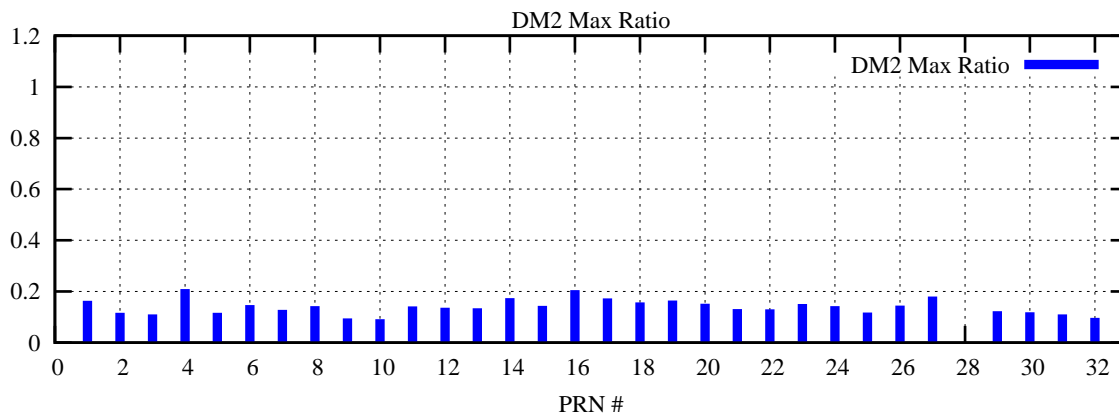

Ratio (PRN Bias/Threshold)

GpsWeek 2220 Day 2

Skinny (Type 0): PRN 8 22
Broad (Type 2): PRN 7 15 17 21 24