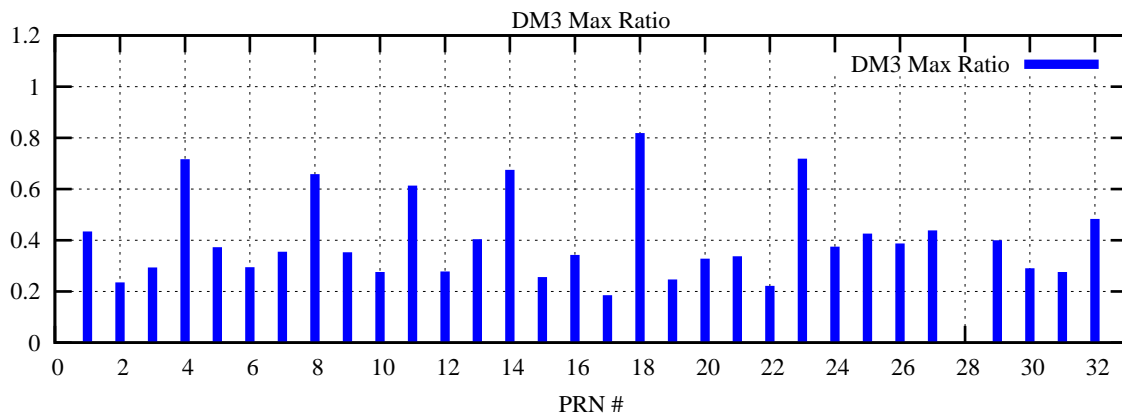

Ratio (PRN Bias/Threshold)

GpsWeek 2220 Day 3

Skinny (Type 0): PRN 8 22
Broad (Type 2): PRN 7 15 17 21 24