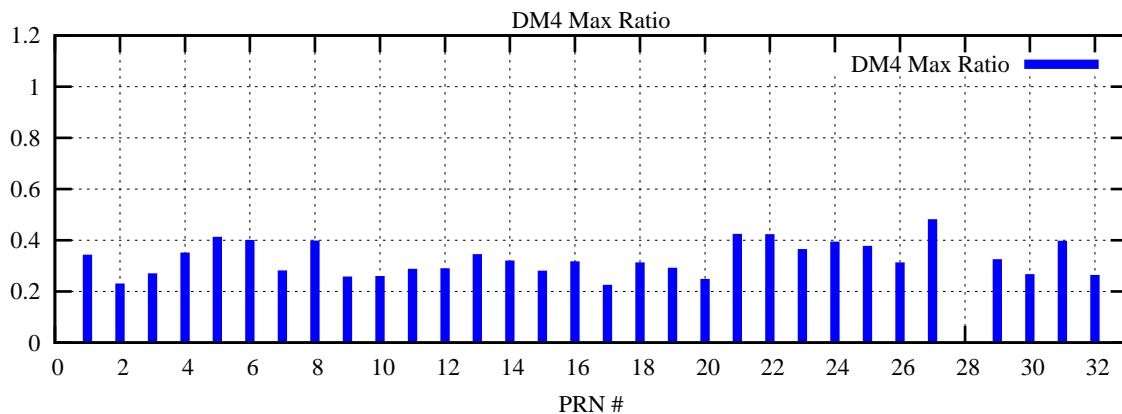

Ratio (PRN Bias/Threshold)

GpsWeek 2220 Day 3

Skinny (Type 0): PRN 8 22
Broad (Type 2): PRN 7 15 17 21 24