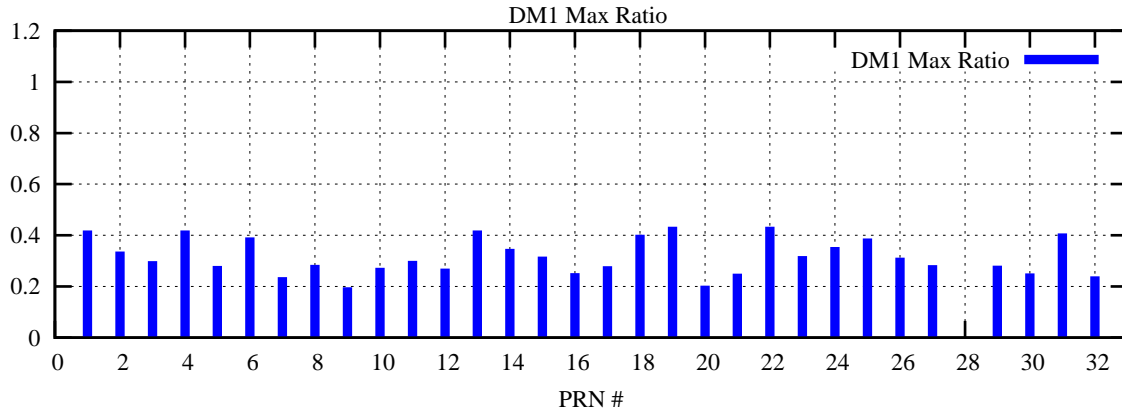

Ratio (PRN Bias/Threshold)

GpsWeek 2220 Day 3

Skinny (Type 0): PRN 8 22
Broad (Type 2): PRN 7 15 17 21 24