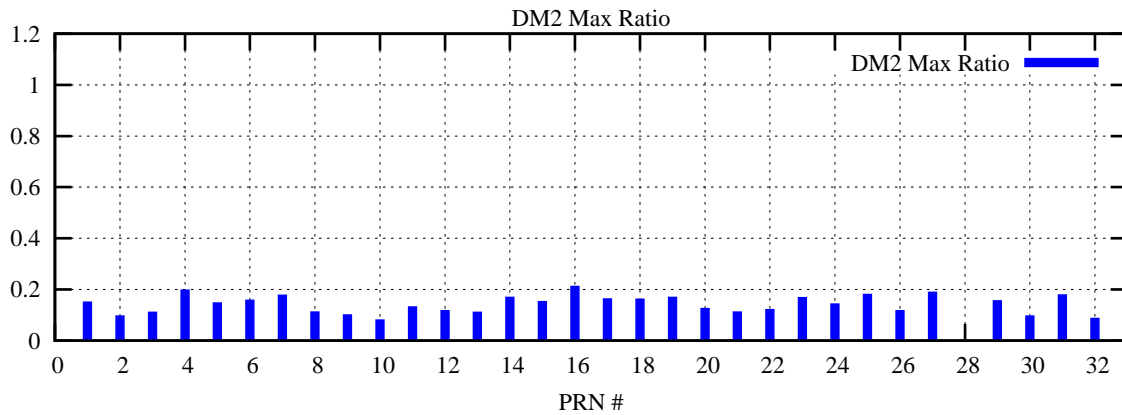

Ratio (PRN Bias/Threshold)

GpsWeek 2220 Day 3

Skinny (Type 0): PRN 8 22
Broad (Type 2): PRN 7 15 17 21 24