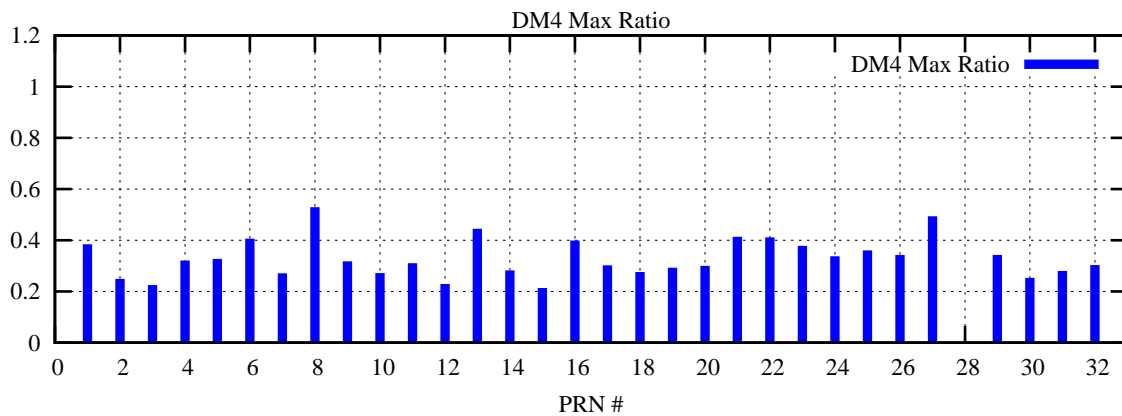

Ratio (PRN Bias/Threshold)

GpsWeek 2220 Day 4

Skinny (Type 0): PRN 8 22
Broad (Type 2): PRN 7 15 17 21 24