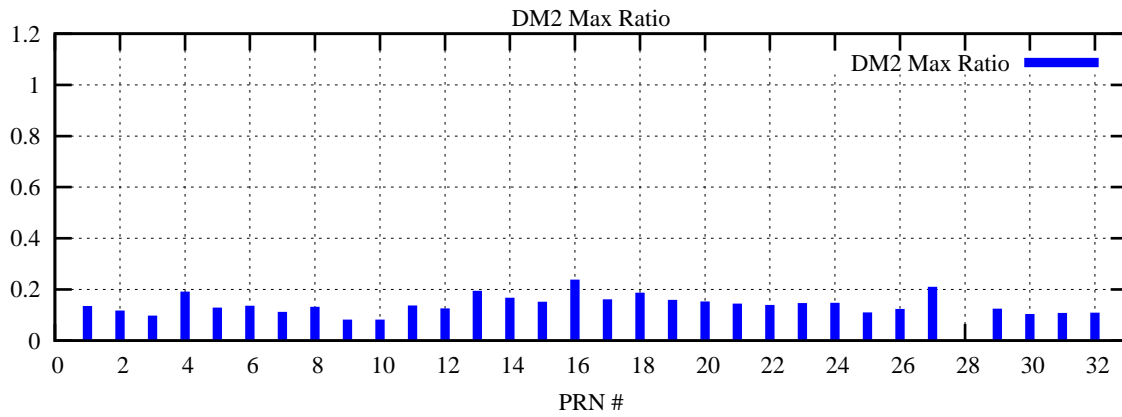

Ratio (PRN Bias/Threshold)

GpsWeek 2220 Day 4

Skinny (Type 0): PRN 8 22
Broad (Type 2): PRN 7 15 17 21 24