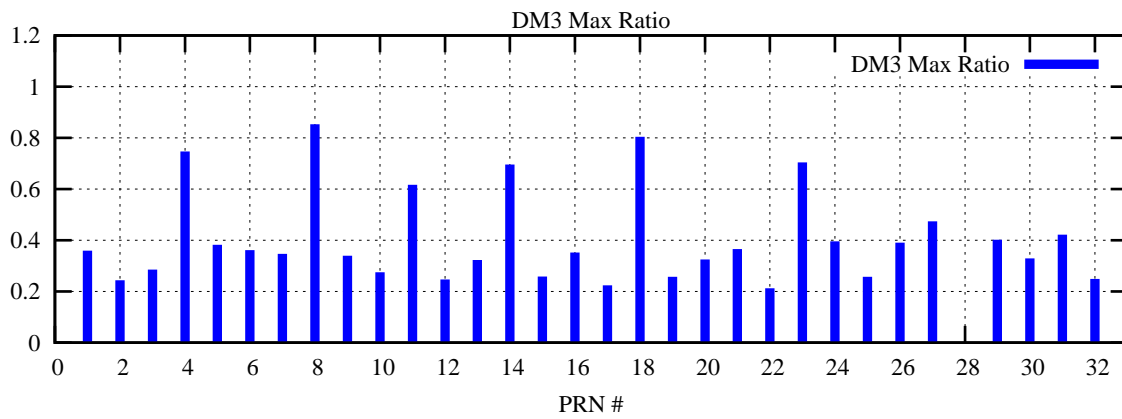

Ratio (PRN Bias/Threshold)

GpsWeek 2220 Day 4

Skinny (Type 0): PRN 8 22
Broad (Type 2): PRN 7 15 17 21 24