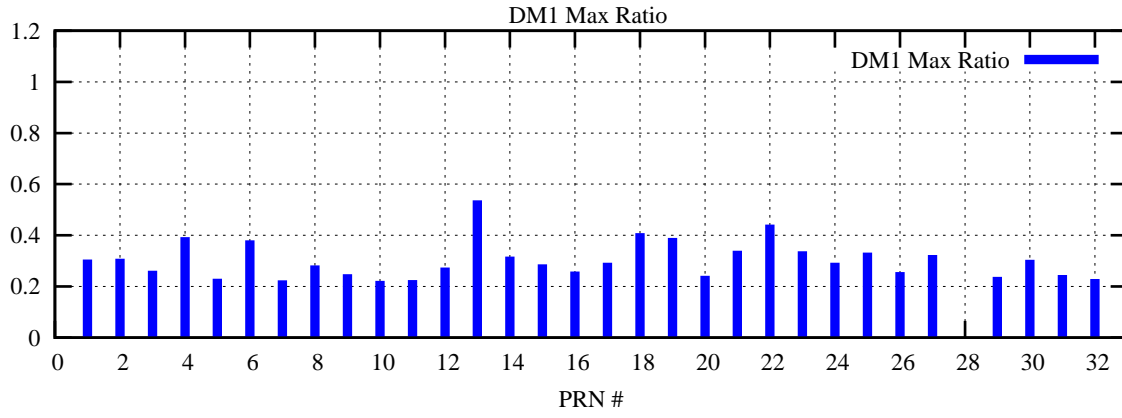

Ratio (PRN Bias/Threshold)

GpsWeek 2220 Day 4

Skinny (Type 0): PRN 8 22
Broad (Type 2): PRN 7 15 17 21 24