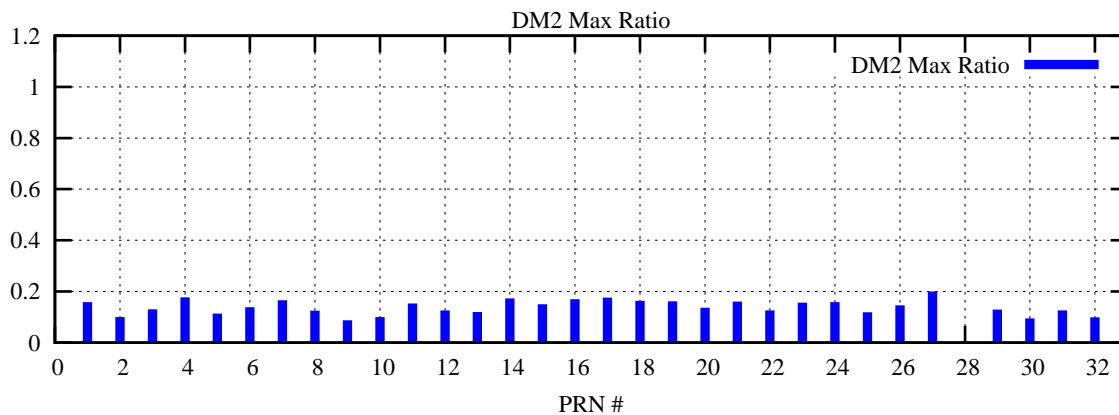

Ratio (PRN Bias/Threshold)

GpsWeek 2220 Day 5

Skinny (Type 0): PRN 8 22  
Broad (Type 2): PRN 7 15 17 21 24