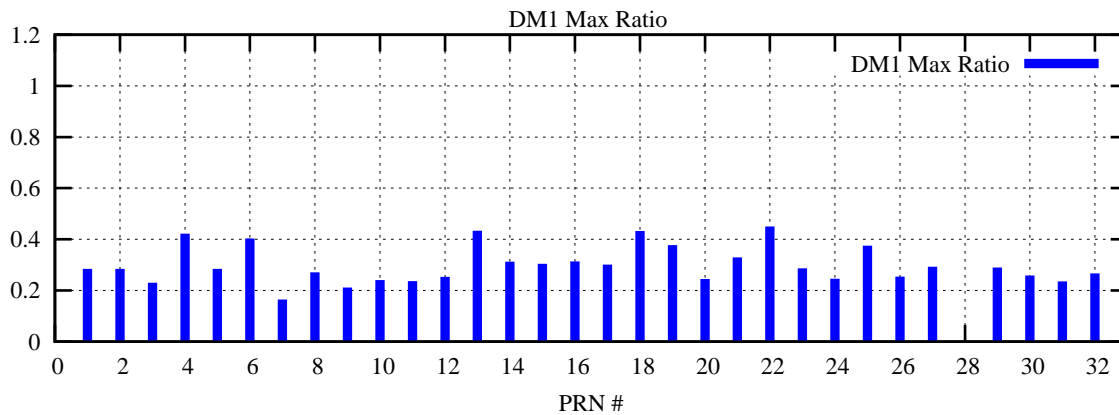

Ratio (PRN Bias/Threshold)

GpsWeek 2220 Day 5

Skinny (Type 0): PRN 8 22  
Broad (Type 2): PRN 7 15 17 21 24