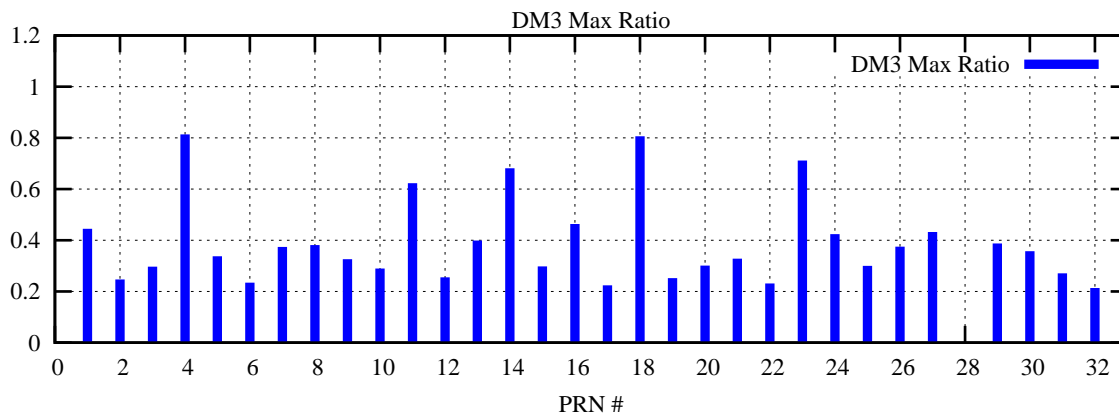

Ratio (PRN Bias/Threshold)

GpsWeek 2220 Day 5

Skinny (Type 0): PRN 8 22  
Broad (Type 2): PRN 7 15 17 21 24