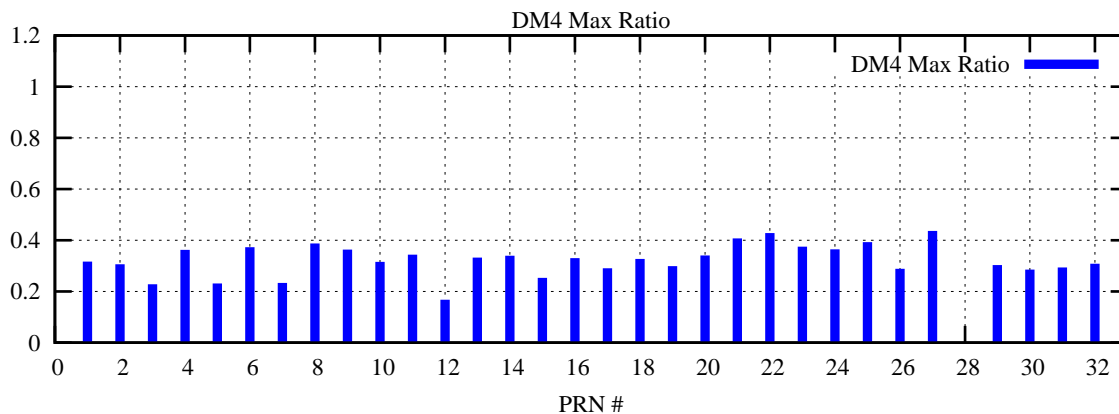

Ratio (PRN Bias/Threshold)

GpsWeek 2220 Day 5

Skinny (Type 0): PRN 8 22  
Broad (Type 2): PRN 7 15 17 21 24