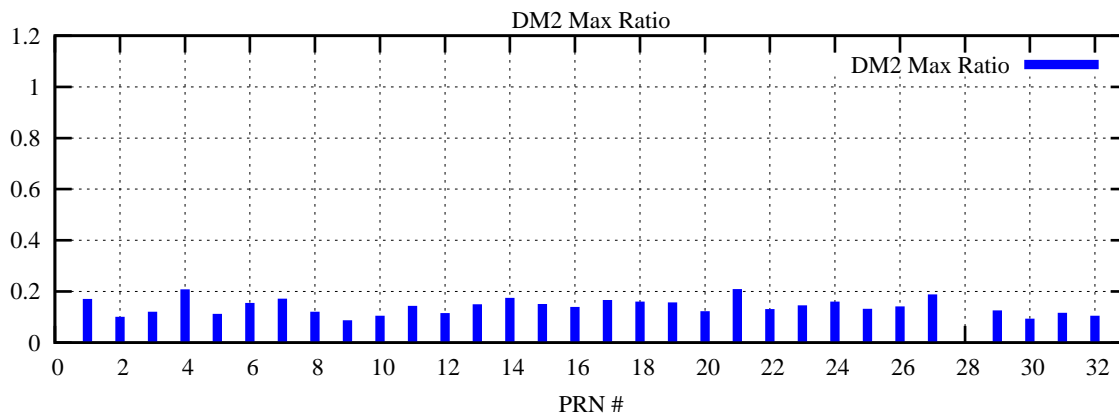

Ratio (PRN Bias/Threshold)

GpsWeek 2220 Day 6

Skinny (Type 0): PRN 8 22
Broad (Type 2): PRN 7 15 17 21 24