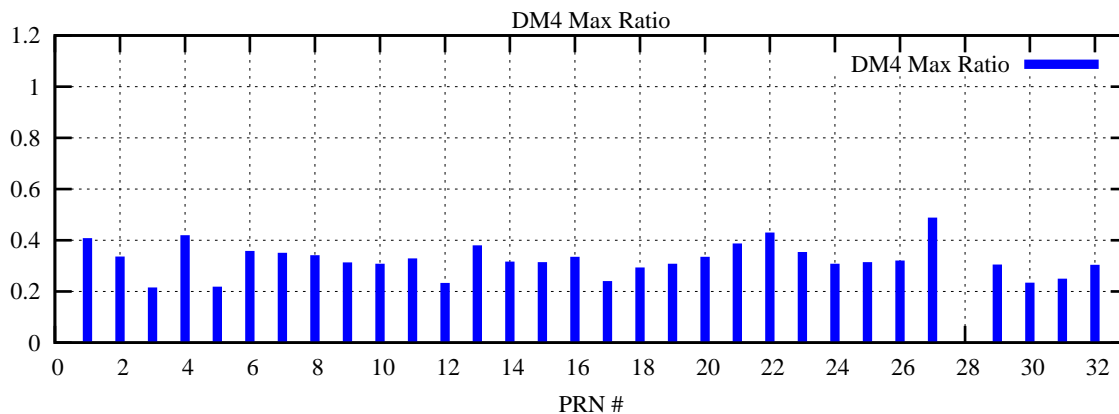

Ratio (PRN Bias/Threshold)

GpsWeek 2220 Day 6

Skinny (Type 0): PRN 8 22
Broad (Type 2): PRN 7 15 17 21 24