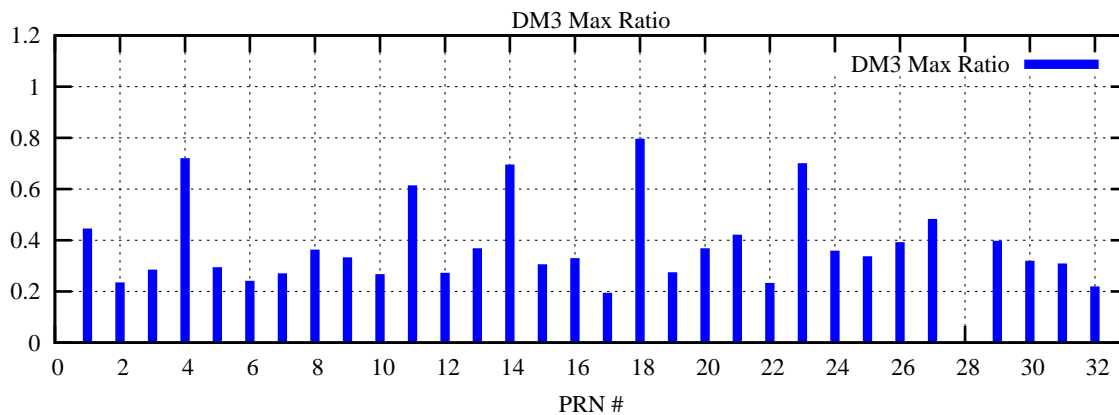

Ratio (PRN Bias/Threshold)

GpsWeek 2220 Day 6

Skinny (Type 0): PRN 8 22
Broad (Type 2): PRN 7 15 17 21 24