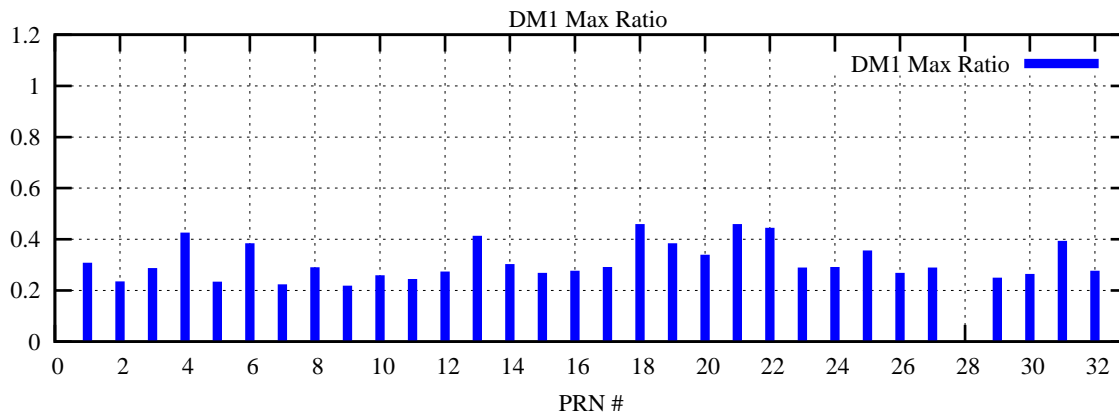

Ratio (PRN Bias/Threshold)

GpsWeek 2220 Day 6

Skinny (Type 0): PRN 8 22
Broad (Type 2): PRN 7 15 17 21 24