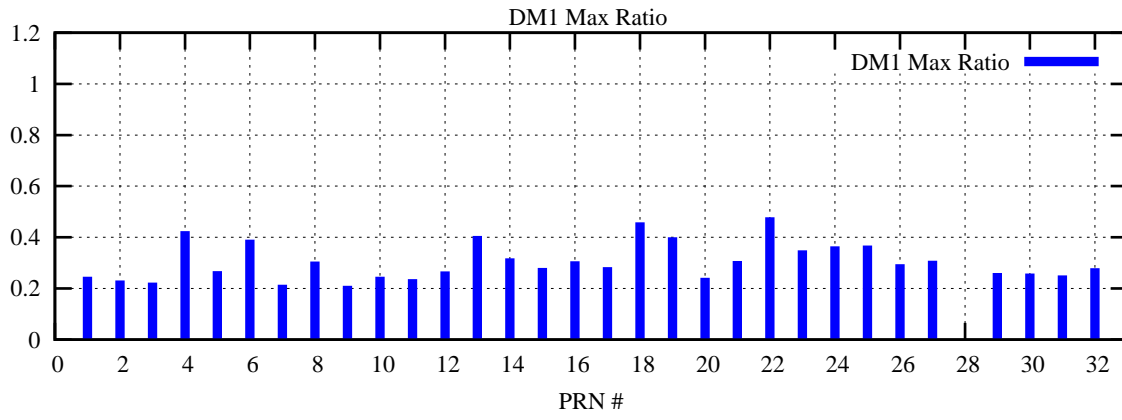

Ratio (PRN Bias/Threshold)

GpsWeek 2221 Day 0

Skinny (Type 0): PRN 8 22
Broad (Type 2): PRN 7 15 17 21 24