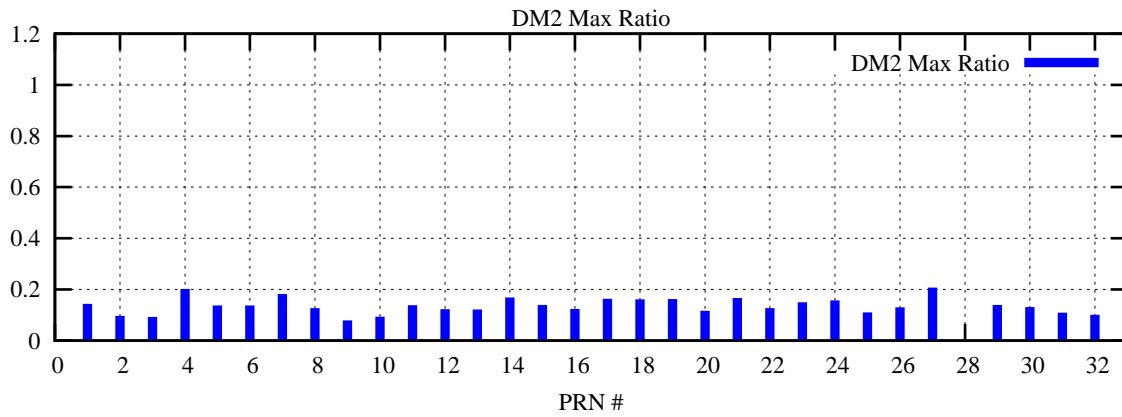

Ratio (PRN Bias/Threshold)

GpsWeek 2221 Day 0

Skinny (Type 0): PRN 8 22
Broad (Type 2): PRN 7 15 17 21 24