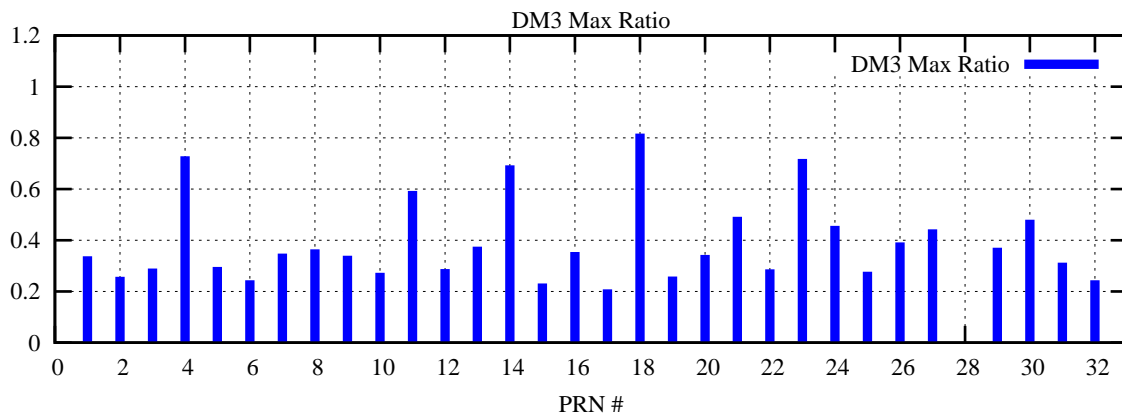

Ratio (PRN Bias/Threshold)

GpsWeek 2221 Day 0

Skinny (Type 0): PRN 8 22
Broad (Type 2): PRN 7 15 17 21 24