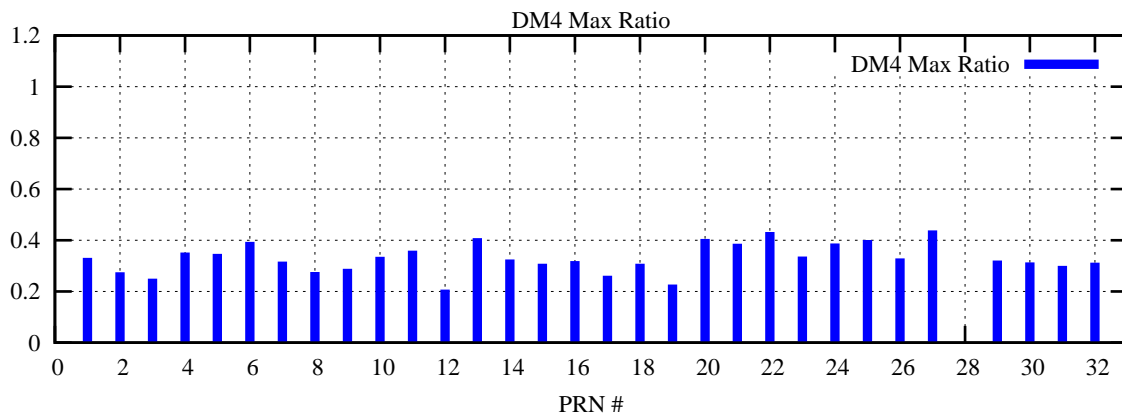

Ratio (PRN Bias/Threshold)

GpsWeek 2221 Day 0

Skinny (Type 0): PRN 8 22
Broad (Type 2): PRN 7 15 17 21 24