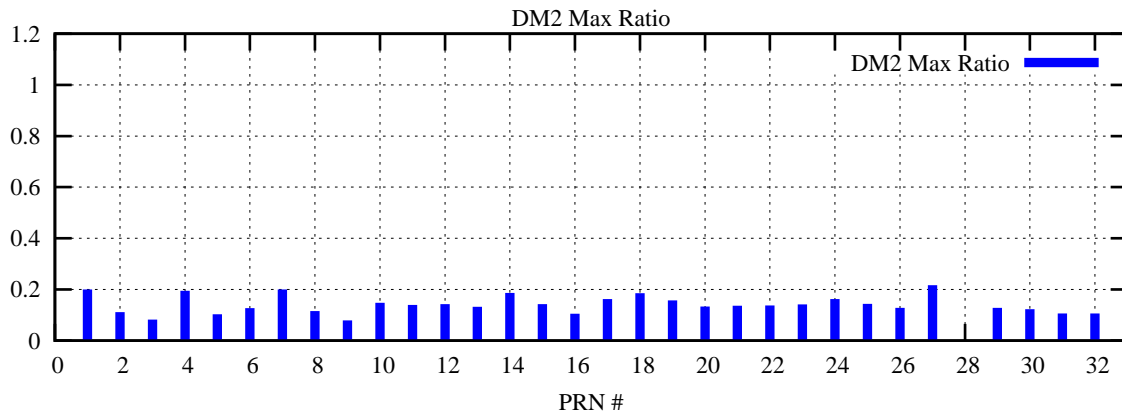

Ratio (PRN Bias/Threshold)

GpsWeek 2221 Day 5

Skinny (Type 0): PRN 8 22
Broad (Type 2): PRN 7 15 17 21 24