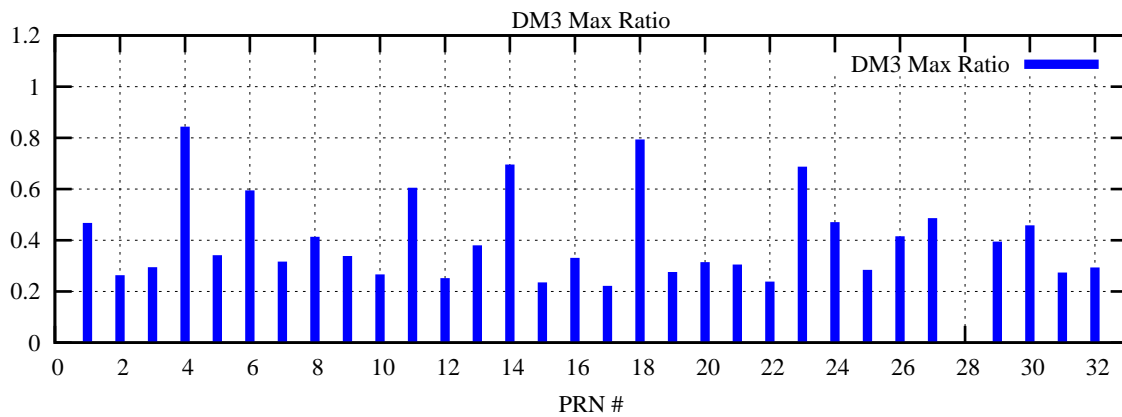

Ratio (PRN Bias/Threshold)

GpsWeek 2221 Day 5

Skinny (Type 0): PRN 8 22
Broad (Type 2): PRN 7 15 17 21 24