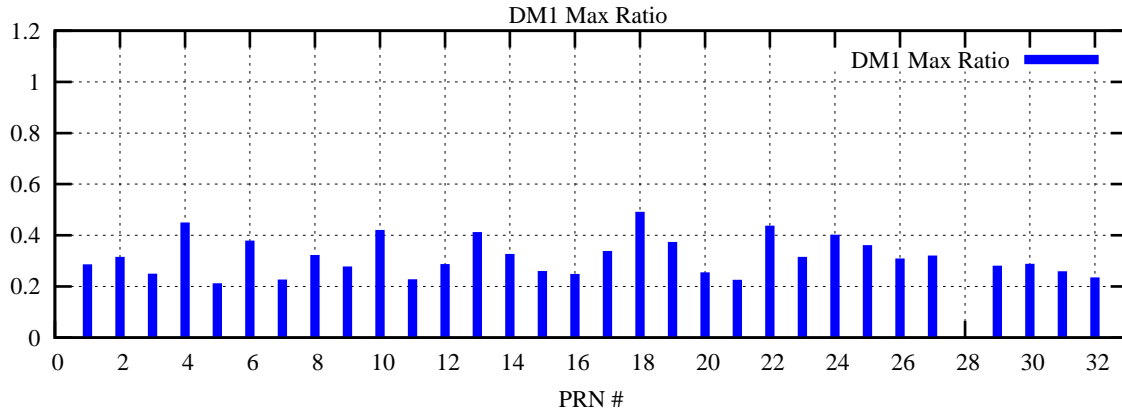

Ratio (PRN Bias/Threshold)

GpsWeek 2221 Day 5

Skinny (Type 0): PRN 8 22
Broad (Type 2): PRN 7 15 17 21 24