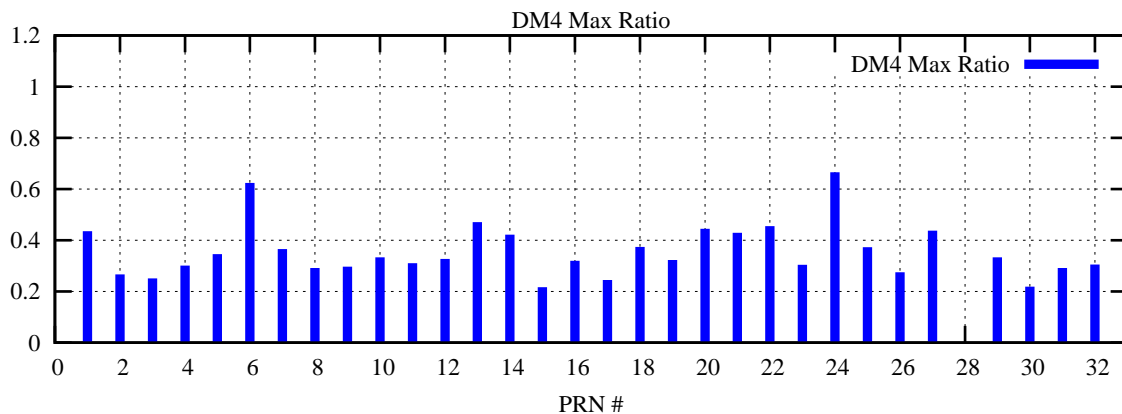

Ratio (PRN Bias/Threshold)

GpsWeek 2221 Day 5

Skinny (Type 0): PRN 8 22
Broad (Type 2): PRN 7 15 17 21 24