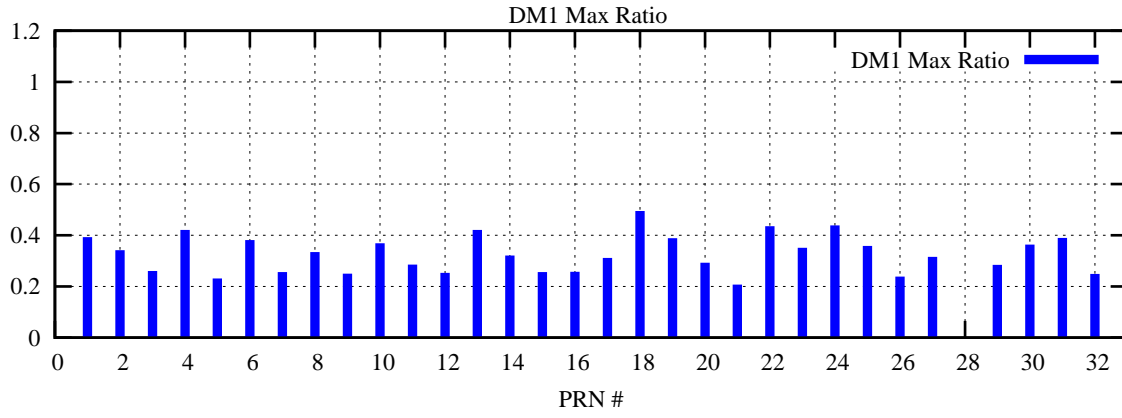

Ratio (PRN Bias/Threshold)

GpsWeek 2221 Day 6

Skinny (Type 0): PRN 8 22
Broad (Type 2): PRN 7 15 17 21 24