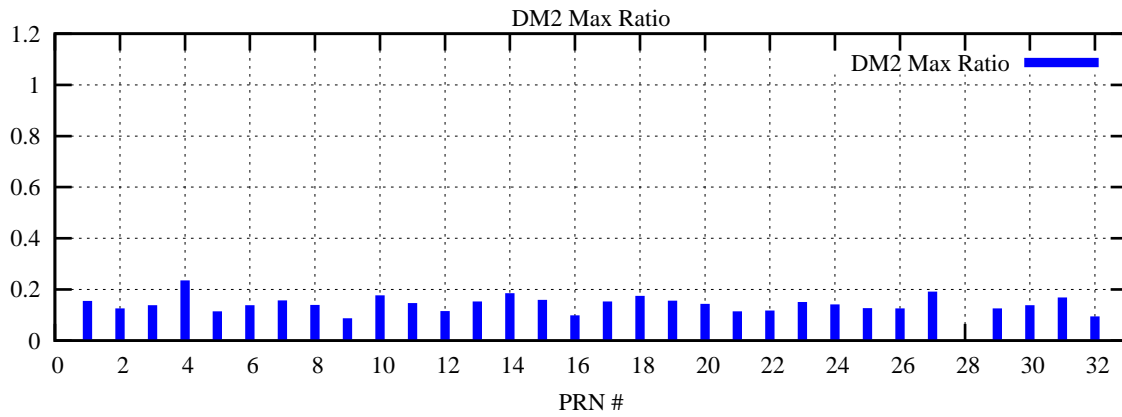

Ratio (PRN Bias/Threshold)

GpsWeek 2221 Day 6

Skinny (Type 0): PRN 8 22
Broad (Type 2): PRN 7 15 17 21 24