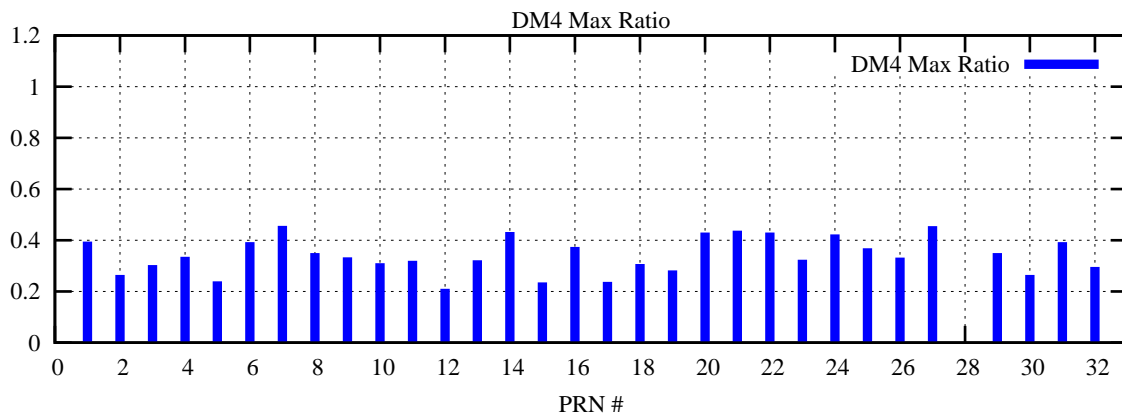

Ratio (PRN Bias/Threshold)

GpsWeek 2221 Day 6

Skinny (Type 0): PRN 8 22
Broad (Type 2): PRN 7 15 17 21 24