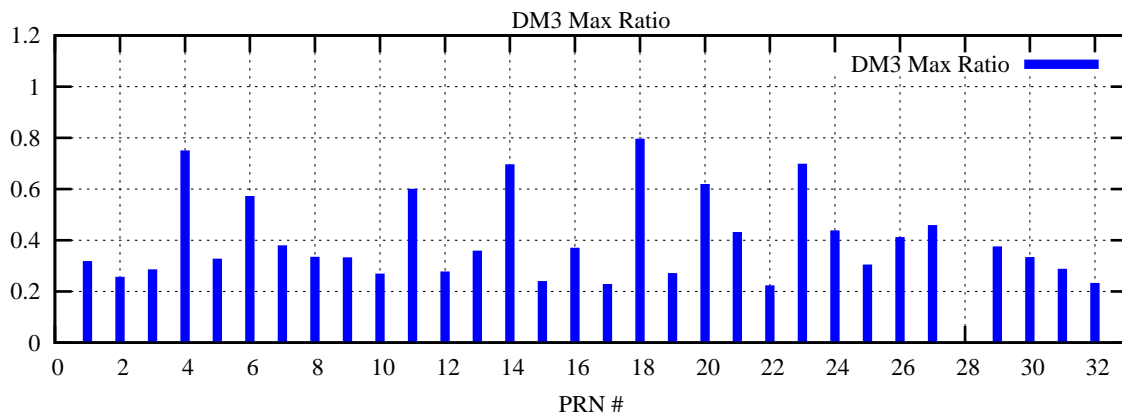

Ratio (PRN Bias/Threshold)

GpsWeek 2221 Day 6

Skinny (Type 0): PRN 8 22
Broad (Type 2): PRN 7 15 17 21 24