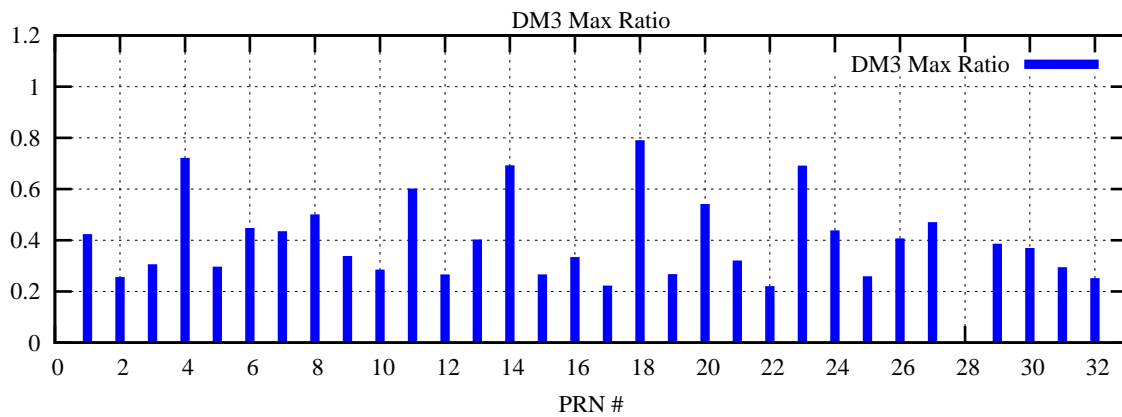

Ratio (PRN Bias/Threshold)

GpsWeek 2222 Day 0

Skinny (Type 0): PRN 8 22
Broad (Type 2): PRN 7 15 17 21 24