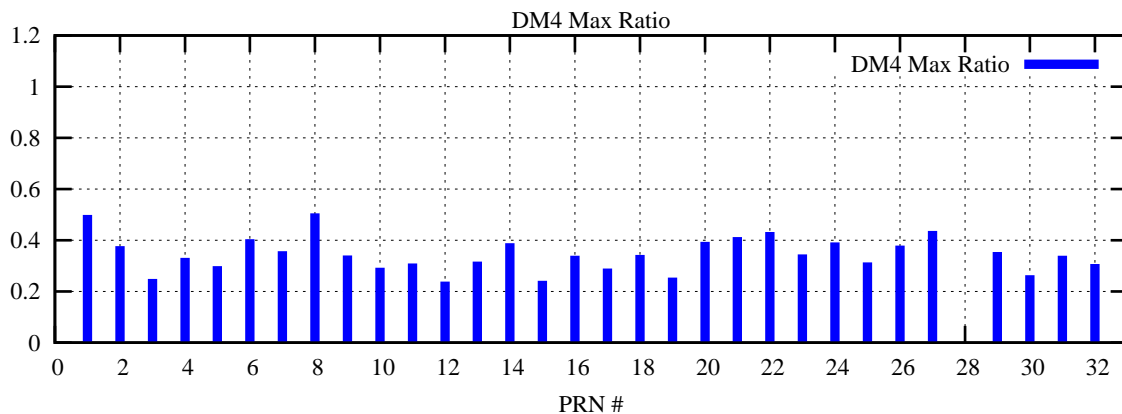

Ratio (PRN Bias/Threshold)

GpsWeek 2222 Day 0

Skinny (Type 0): PRN 8 22
Broad (Type 2): PRN 7 15 17 21 24