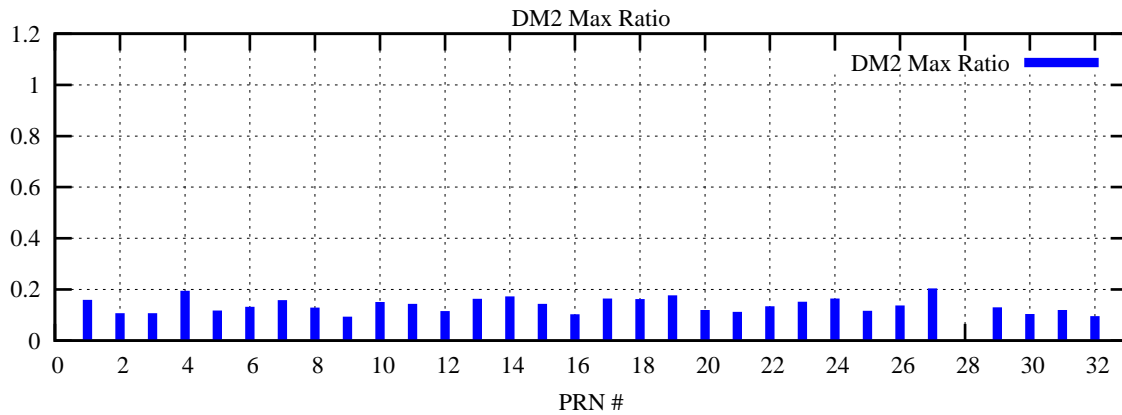

Ratio (PRN Bias/Threshold)

GpsWeek 2222 Day 0

Skinny (Type 0): PRN 8 22
Broad (Type 2): PRN 7 15 17 21 24