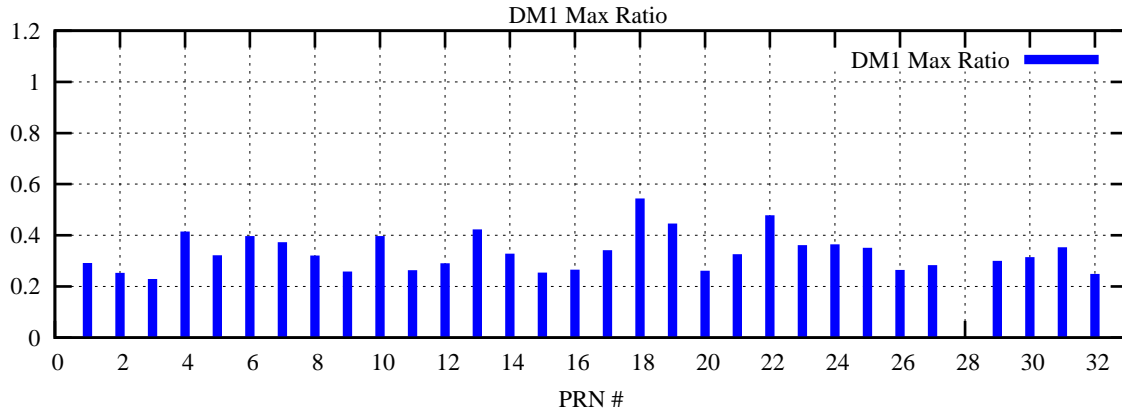

Ratio (PRN Bias/Threshold)

GpsWeek 2222 Day 0

Skinny (Type 0): PRN 8 22
Broad (Type 2): PRN 7 15 17 21 24