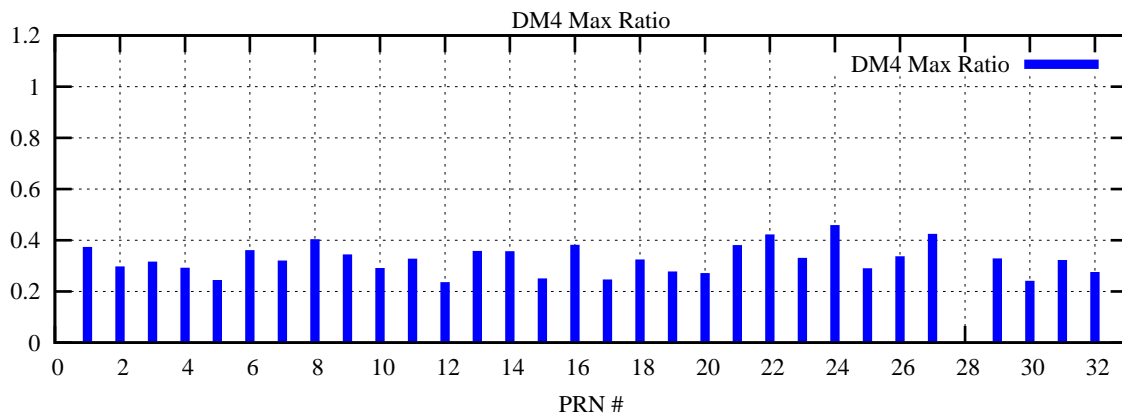

Ratio (PRN Bias/Threshold)

GpsWeek 2222 Day 1

Skinny (Type 0): PRN 8 22  
Broad (Type 2): PRN 7 15 17 21 24