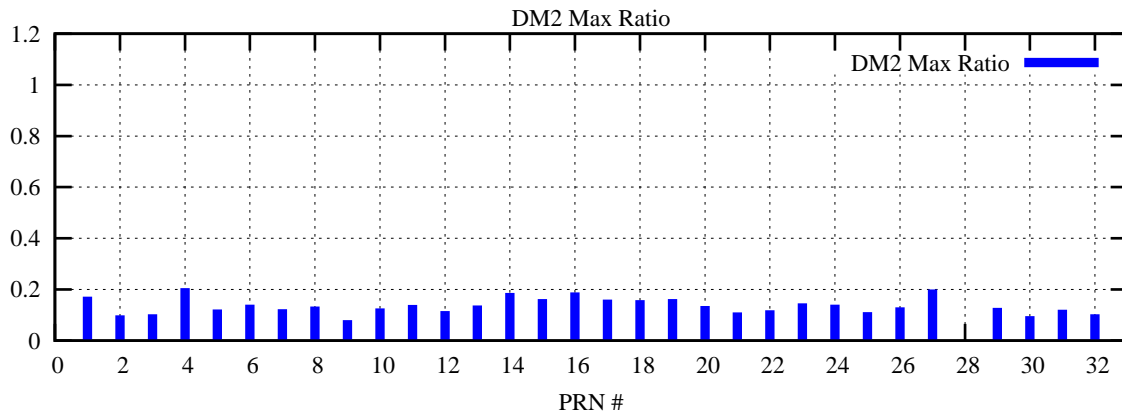

Ratio (PRN Bias/Threshold)

GpsWeek 2222 Day 1

Skinny (Type 0): PRN 8 22  
Broad (Type 2): PRN 7 15 17 21 24