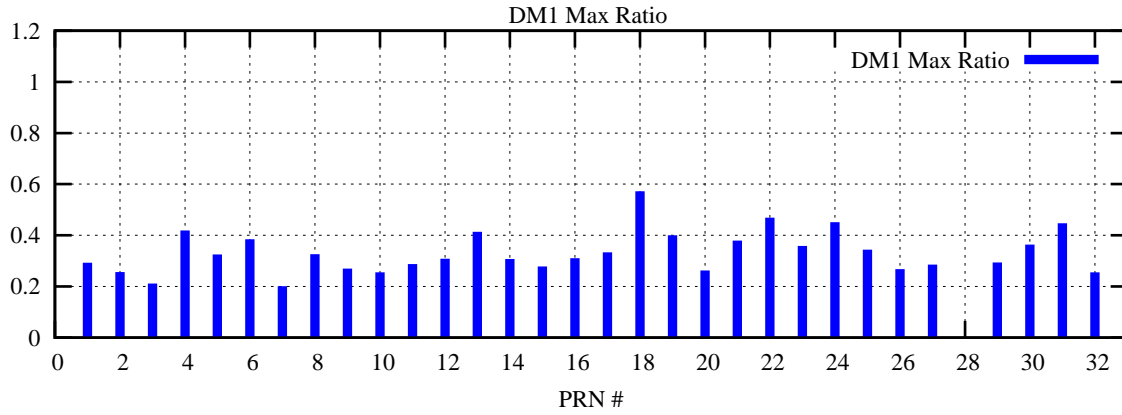

Ratio (PRN Bias/Threshold)

GpsWeek 2222 Day 1

Skinny (Type 0): PRN 8 22  
Broad (Type 2): PRN 7 15 17 21 24