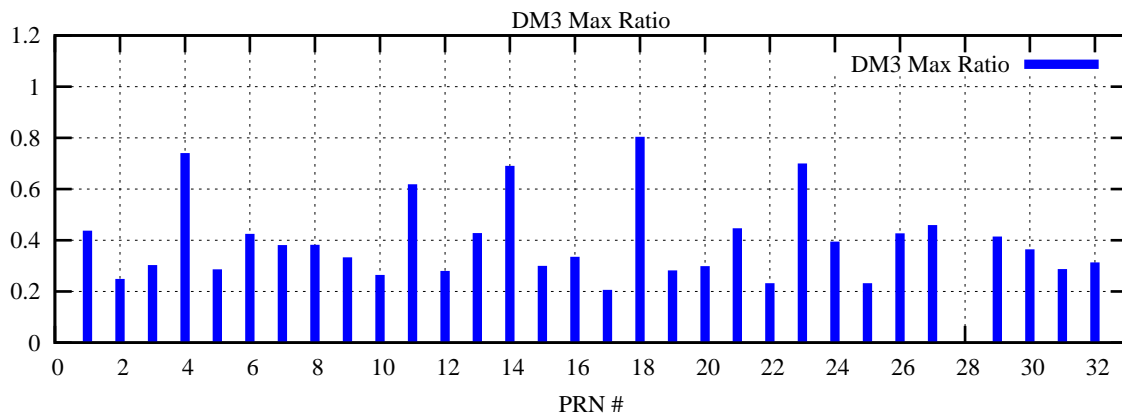

Ratio (PRN Bias/Threshold)

GpsWeek 2222 Day 1

Skinny (Type 0): PRN 8 22  
Broad (Type 2): PRN 7 15 17 21 24