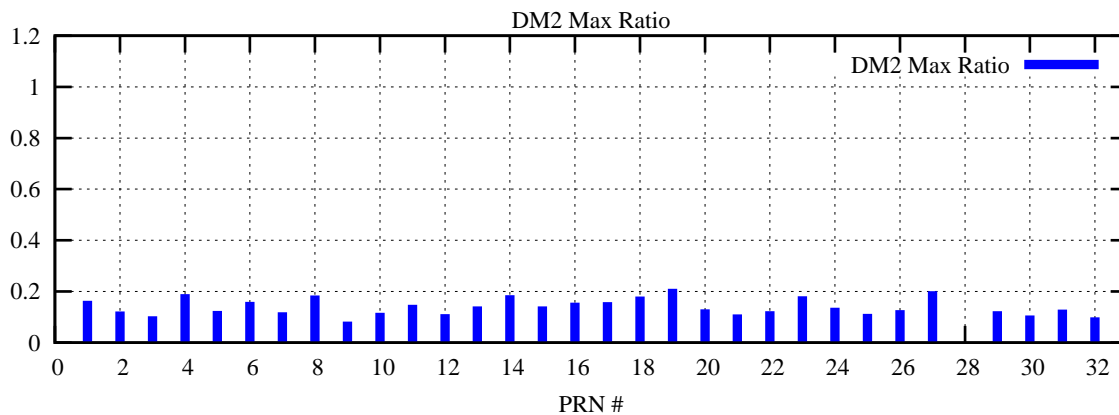

Ratio (PRN Bias/Threshold)

GpsWeek 2222 Day 2

Skinny (Type 0): PRN 8 22
Broad (Type 2): PRN 7 15 17 21 24