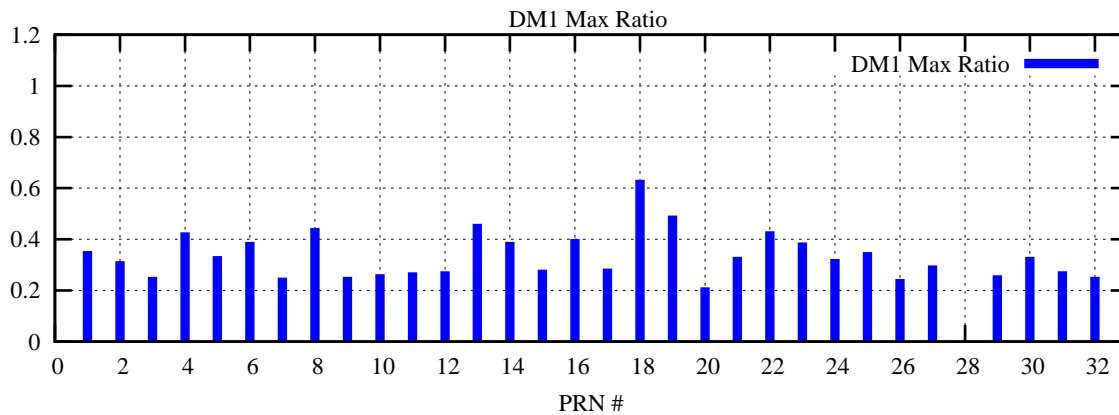

Ratio (PRN Bias/Threshold)

GpsWeek 2222 Day 2

Skinny (Type 0): PRN 8 22
Broad (Type 2): PRN 7 15 17 21 24