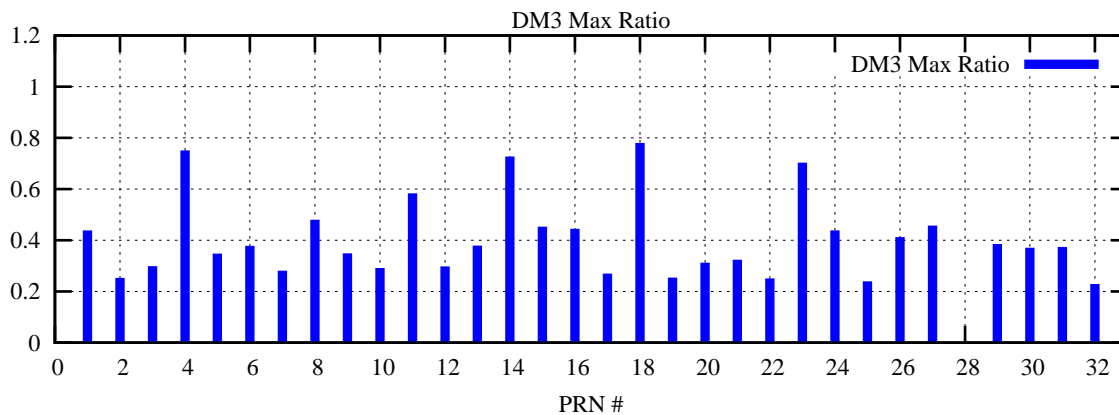

Ratio (PRN Bias/Threshold)

GpsWeek 2222 Day 2

Skinny (Type 0): PRN 8 22
Broad (Type 2): PRN 7 15 17 21 24