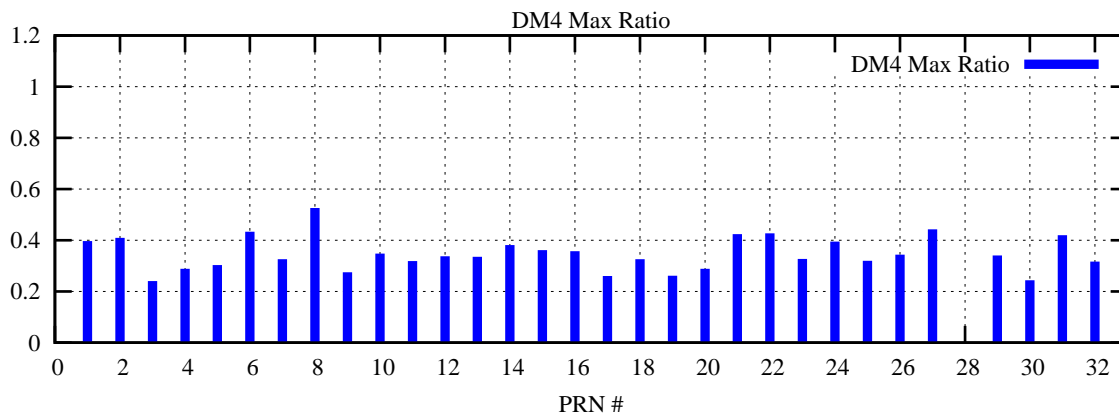

Ratio (PRN Bias/Threshold)

GpsWeek 2222 Day 2

Skinny (Type 0): PRN 8 22
Broad (Type 2): PRN 7 15 17 21 24