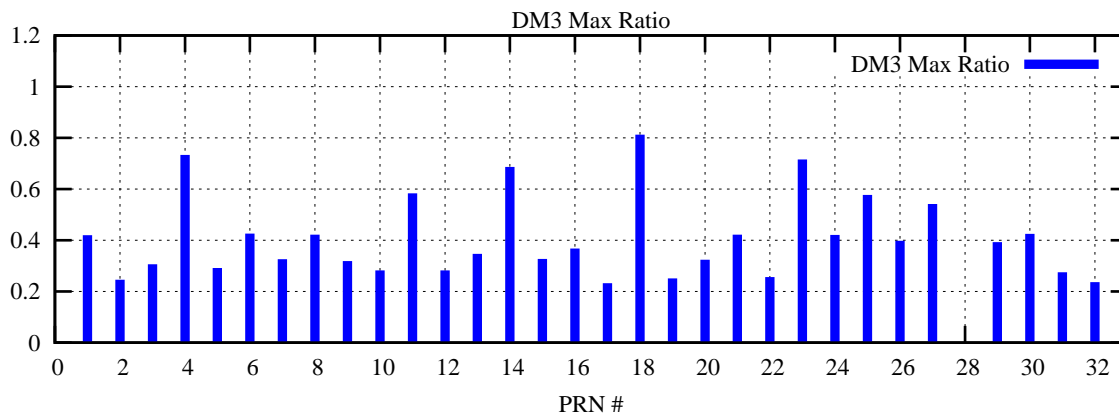

Ratio (PRN Bias/Threshold)

GpsWeek 2222 Day 4

Skinny (Type 0): PRN 8 22
Broad (Type 2): PRN 7 15 17 21 24