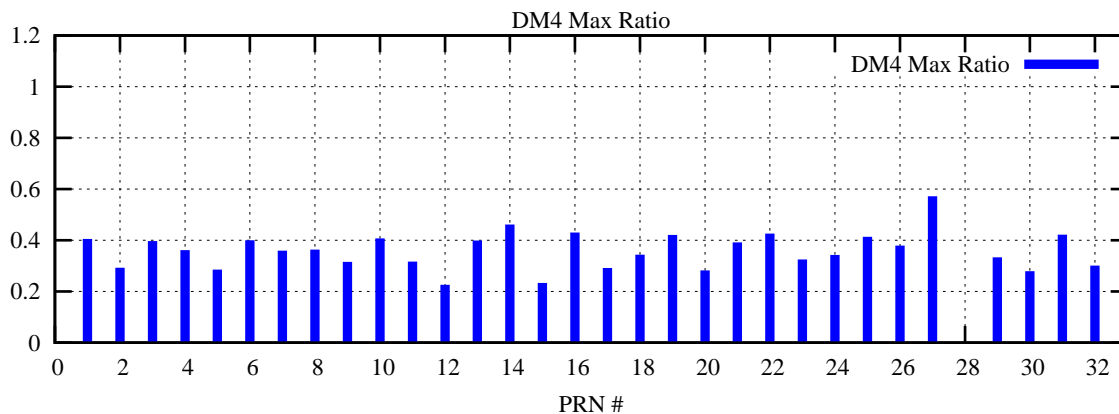

Ratio (PRN Bias/Threshold)

GpsWeek 2222 Day 4

Skinny (Type 0): PRN 8 22
Broad (Type 2): PRN 7 15 17 21 24