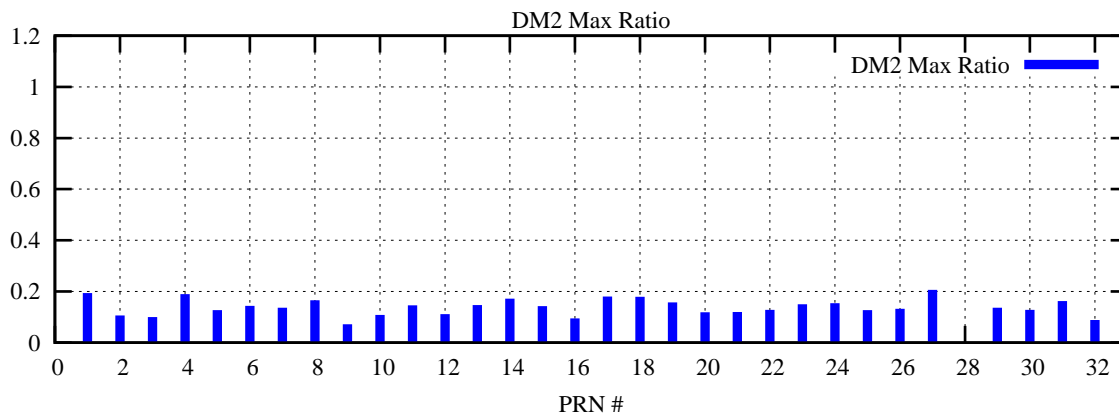

Ratio (PRN Bias/Threshold)

GpsWeek 2222 Day 4

Skinny (Type 0): PRN 8 22
Broad (Type 2): PRN 7 15 17 21 24