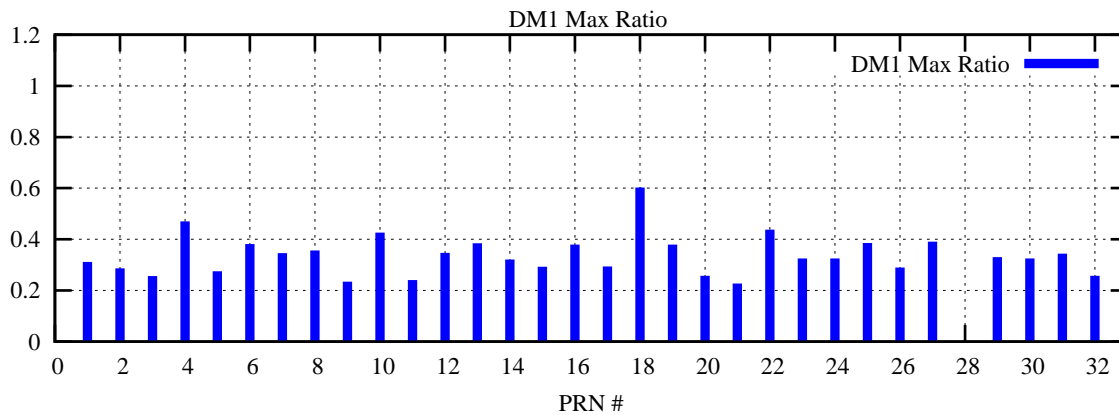

Ratio (PRN Bias/Threshold)

GpsWeek 2222 Day 4

Skinny (Type 0): PRN 8 22
Broad (Type 2): PRN 7 15 17 21 24