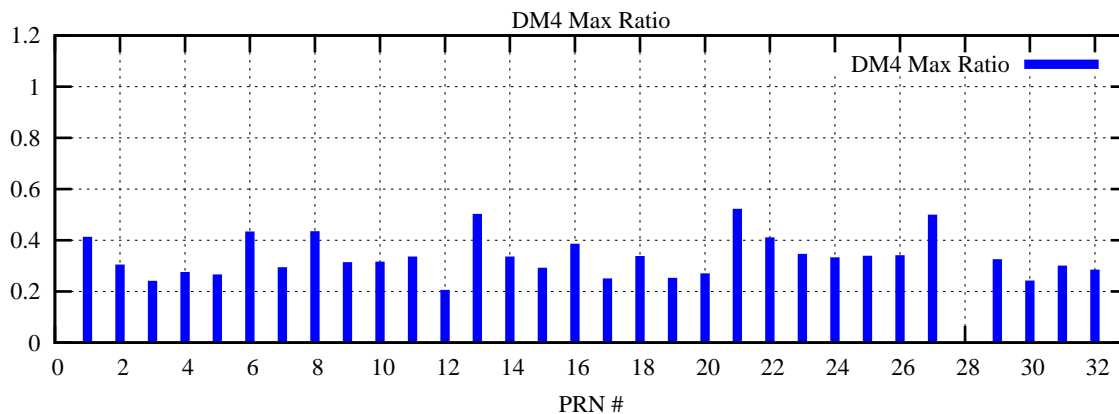

Ratio (PRN Bias/Threshold)

GpsWeek 2222 Day 5

Skinny (Type 0): PRN 8 22
Broad (Type 2): PRN 7 15 17 21 24