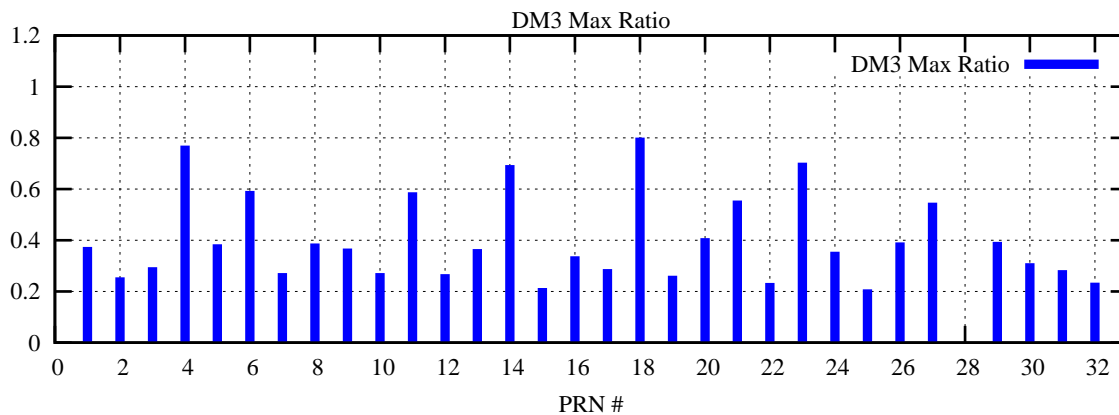

Ratio (PRN Bias/Threshold)

GpsWeek 2222 Day 5

Skinny (Type 0): PRN 8 22
Broad (Type 2): PRN 7 15 17 21 24