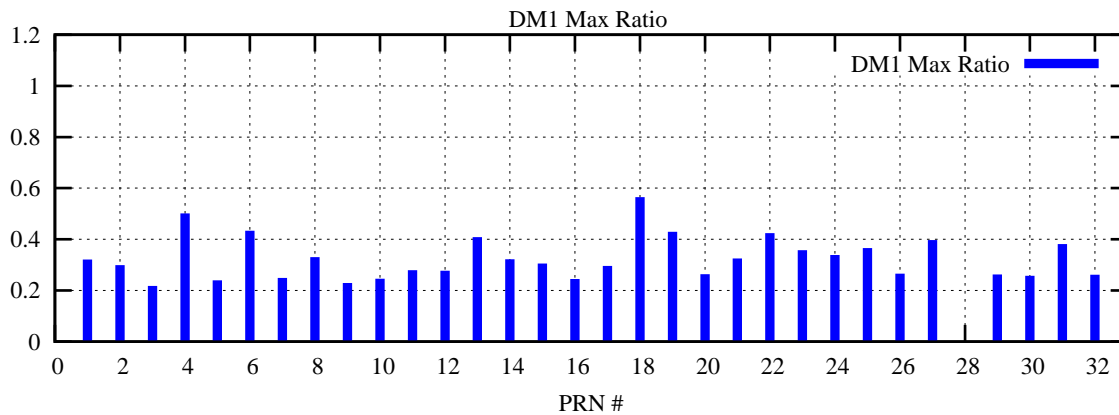

Ratio (PRN Bias/Threshold)

GpsWeek 2222 Day 5

Skinny (Type 0): PRN 8 22
Broad (Type 2): PRN 7 15 17 21 24