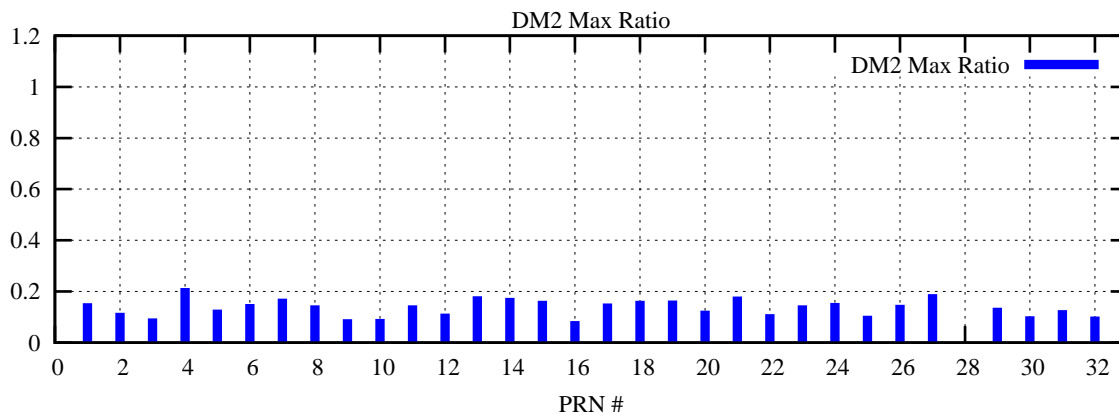

Ratio (PRN Bias/Threshold)

GpsWeek 2222 Day 5

Skinny (Type 0): PRN 8 22
Broad (Type 2): PRN 7 15 17 21 24