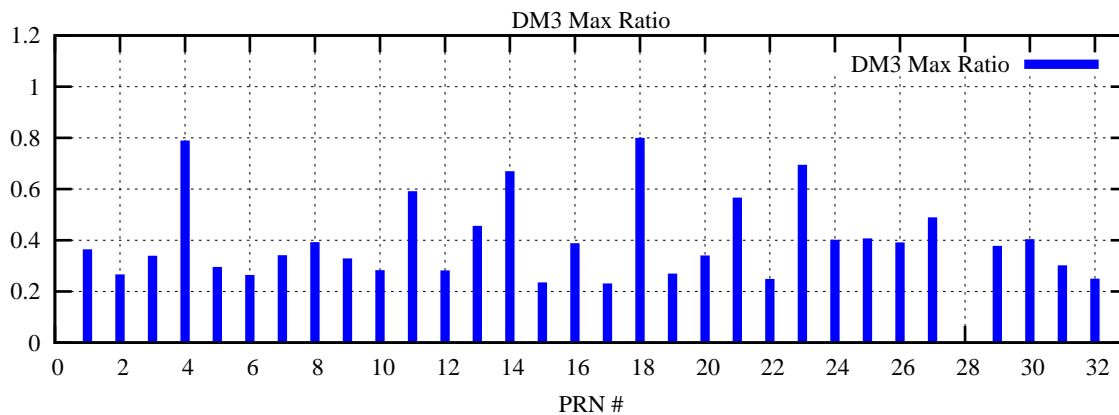

Ratio (PRN Bias/Threshold)

GpsWeek 2222 Day 6

Skinny (Type 0): PRN 8 22  
Broad (Type 2): PRN 7 15 17 21 24