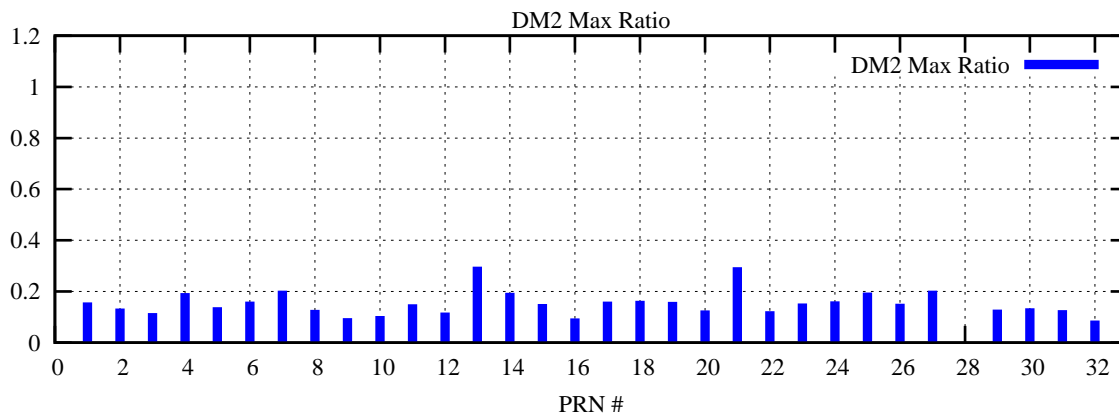

Ratio (PRN Bias/Threshold)

GpsWeek 2222 Day 6

Skinny (Type 0): PRN 8 22  
Broad (Type 2): PRN 7 15 17 21 24