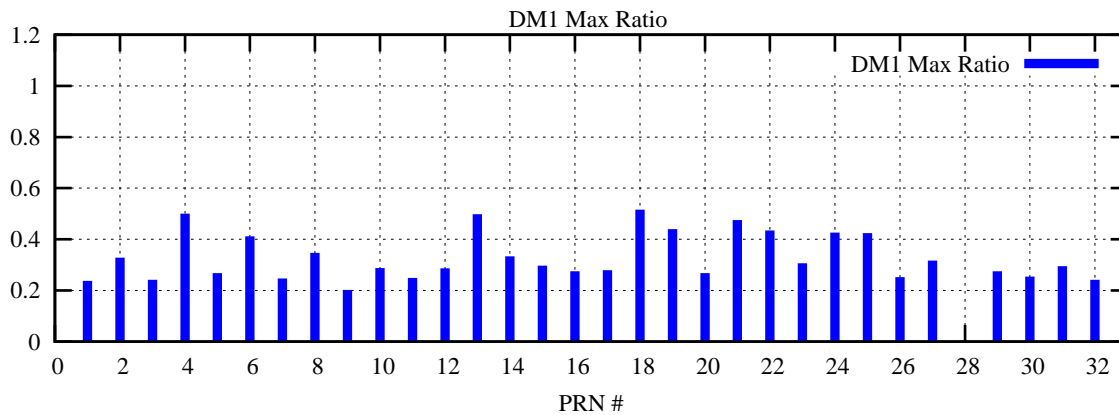

Ratio (PRN Bias/Threshold)

GpsWeek 2222 Day 6

Skinny (Type 0): PRN 8 22  
Broad (Type 2): PRN 7 15 17 21 24