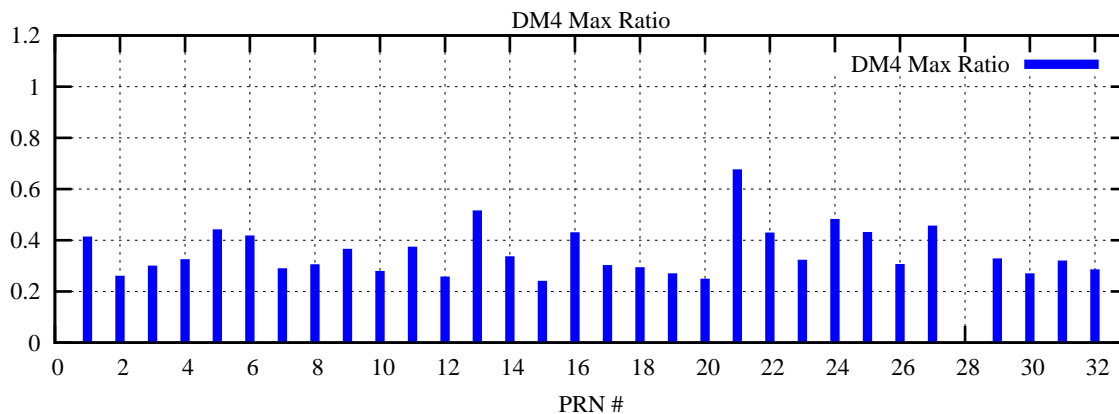

Ratio (PRN Bias/Threshold)

GpsWeek 2222 Day 6

Skinny (Type 0): PRN 8 22  
Broad (Type 2): PRN 7 15 17 21 24