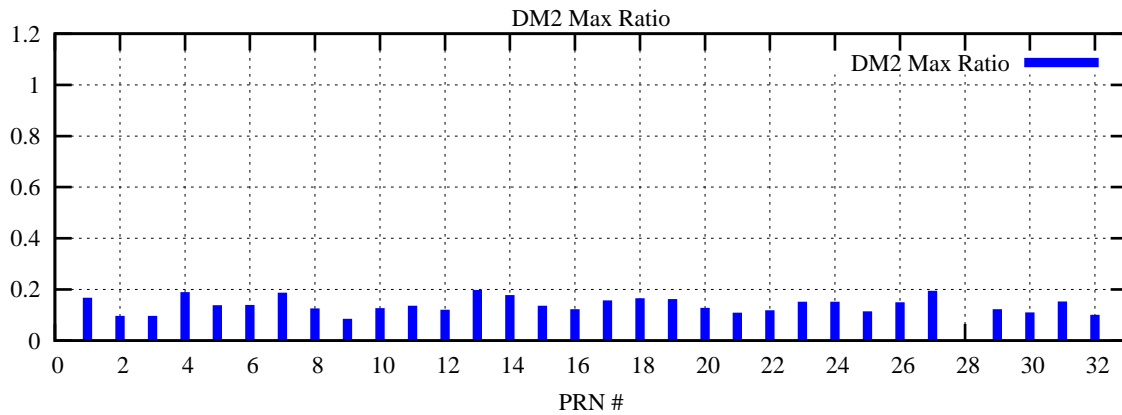

Ratio (PRN Bias/Threshold)

GpsWeek 2223 Day 1

Skinny (Type 0): PRN 8 22
Broad (Type 2): PRN 7 15 17 21 24