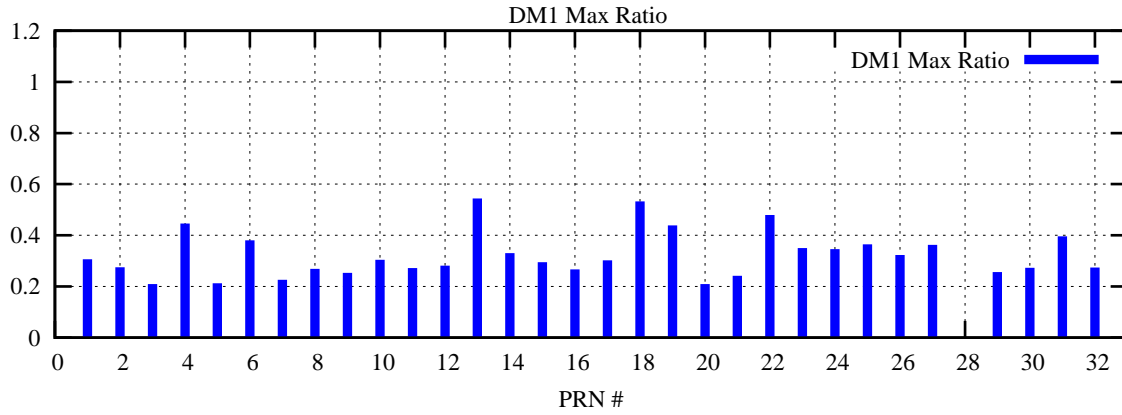

Ratio (PRN Bias/Threshold)

GpsWeek 2223 Day 1

Skinny (Type 0): PRN 8 22
Broad (Type 2): PRN 7 15 17 21 24