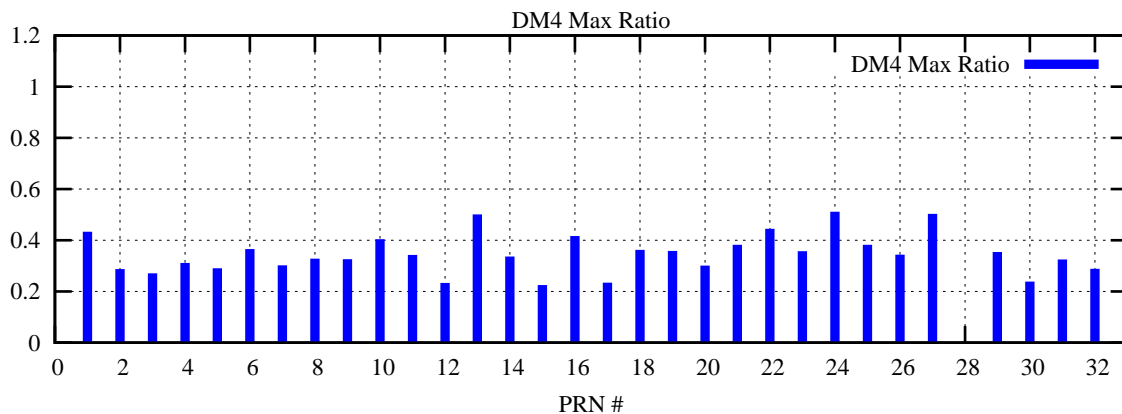

Ratio (PRN Bias/Threshold)

GpsWeek 2223 Day 1

Skinny (Type 0): PRN 8 22
Broad (Type 2): PRN 7 15 17 21 24