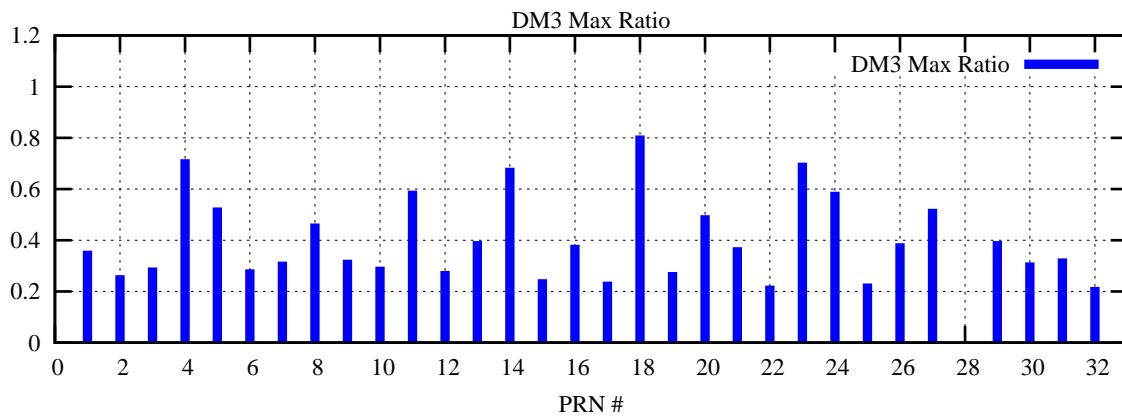

Ratio (PRN Bias/Threshold)

GpsWeek 2223 Day 1

Skinny (Type 0): PRN 8 22
Broad (Type 2): PRN 7 15 17 21 24