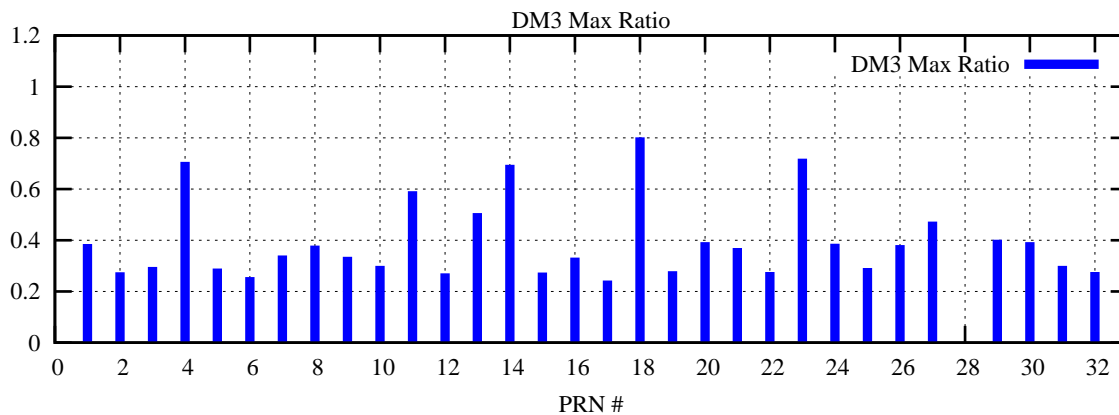

Ratio (PRN Bias/Threshold)

GpsWeek 2223 Day 2

Skinny (Type 0): PRN 8 22  
Broad (Type 2): PRN 7 15 17 21 24