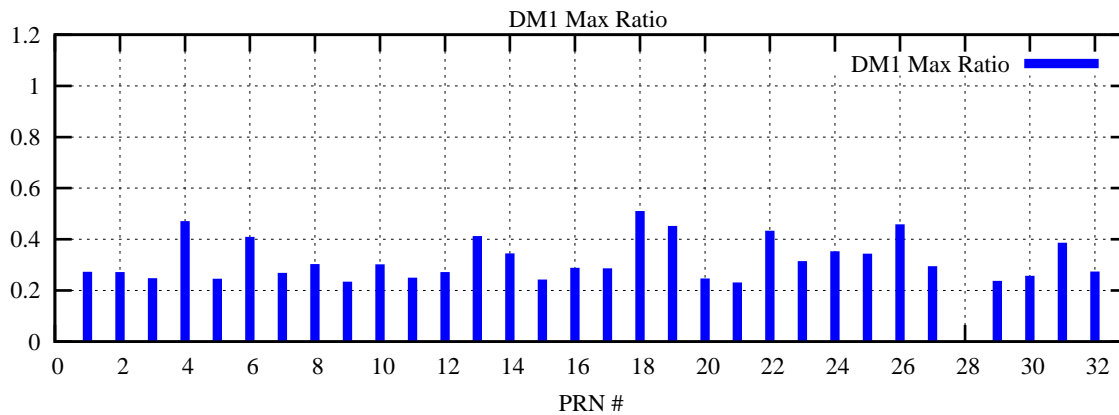

Ratio (PRN Bias/Threshold)

GpsWeek 2223 Day 2

Skinny (Type 0): PRN 8 22  
Broad (Type 2): PRN 7 15 17 21 24