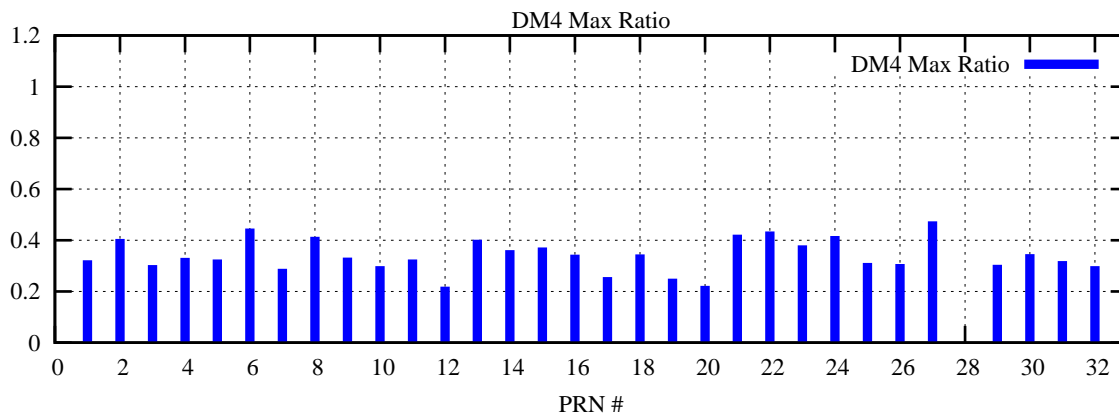

Ratio (PRN Bias/Threshold)

GpsWeek 2223 Day 2

Skinny (Type 0): PRN 8 22  
Broad (Type 2): PRN 7 15 17 21 24