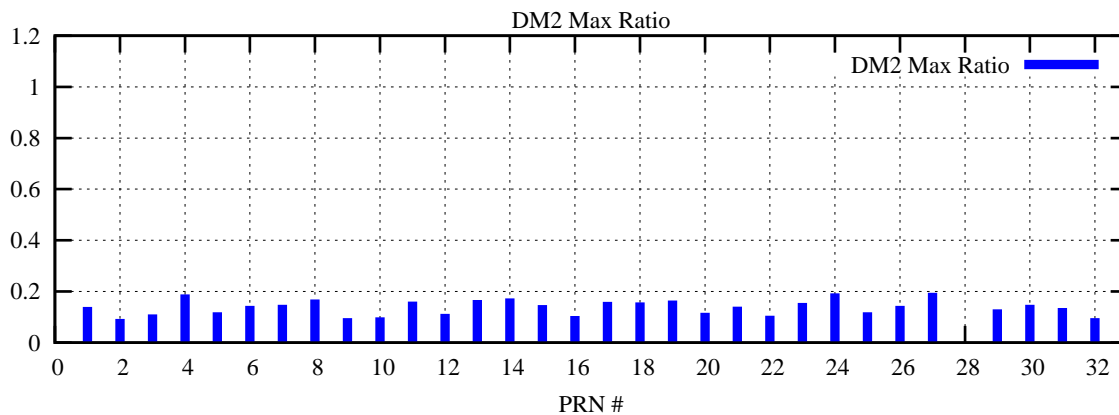

Ratio (PRN Bias/Threshold)

GpsWeek 2223 Day 2

Skinny (Type 0): PRN 8 22  
Broad (Type 2): PRN 7 15 17 21 24