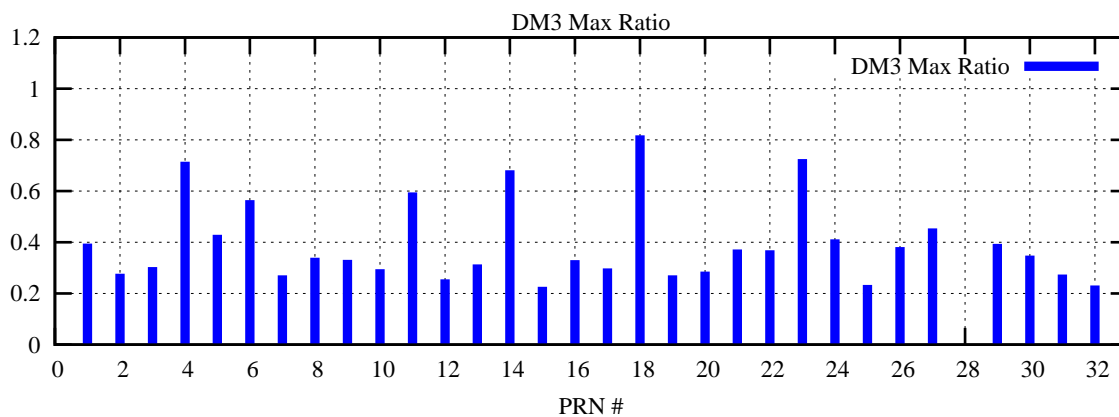

Ratio (PRN Bias/Threshold)

GpsWeek 2223 Day 3

Skinny (Type 0): PRN 8 22  
Broad (Type 2): PRN 7 15 17 21 24