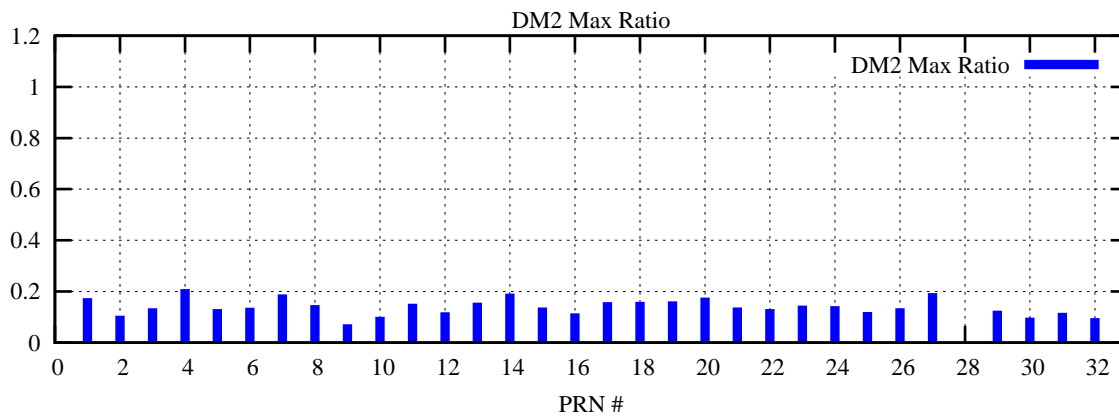

Ratio (PRN Bias/Threshold)

GpsWeek 2223 Day 3

Skinny (Type 0): PRN 8 22  
Broad (Type 2): PRN 7 15 17 21 24