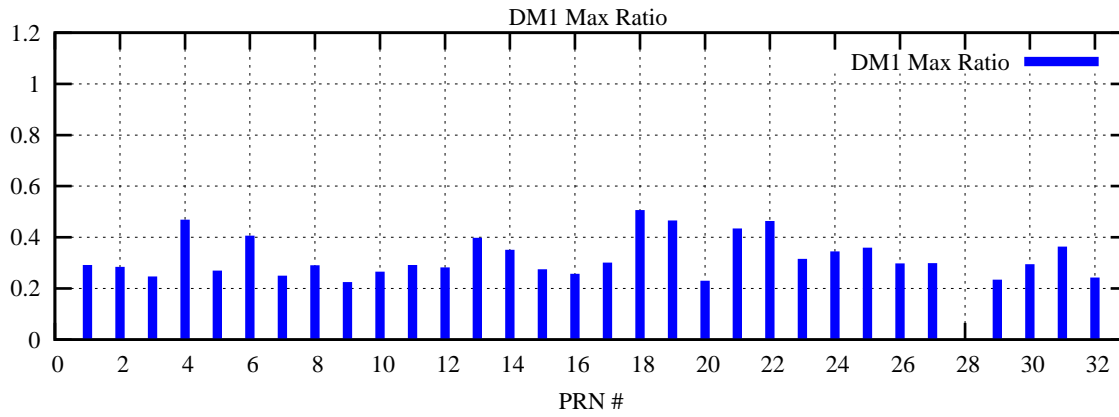

Ratio (PRN Bias/Threshold)

GpsWeek 2223 Day 3

Skinny (Type 0): PRN 8 22  
Broad (Type 2): PRN 7 15 17 21 24