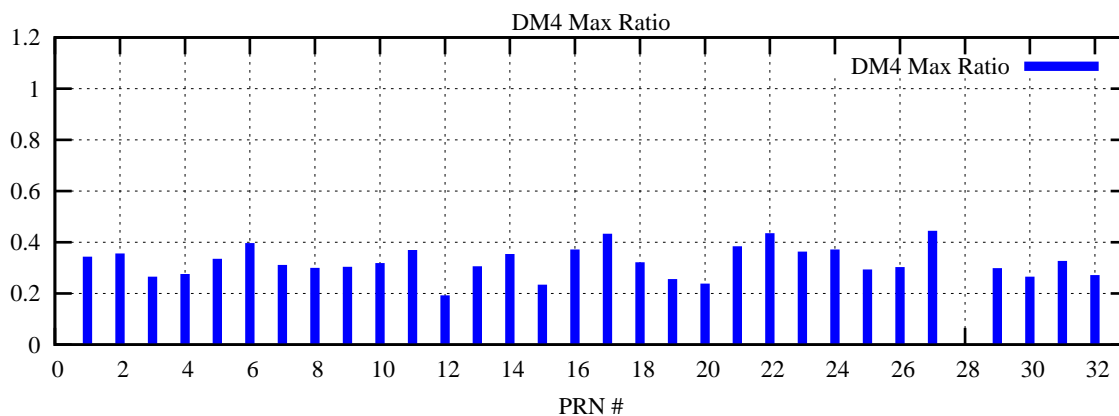

Ratio (PRN Bias/Threshold)

GpsWeek 2223 Day 3

Skinny (Type 0): PRN 8 22  
Broad (Type 2): PRN 7 15 17 21 24