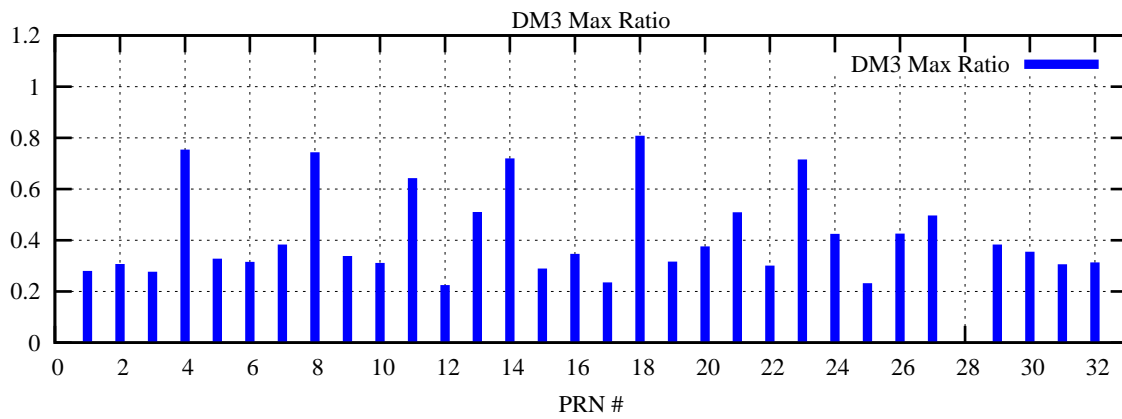

Ratio (PRN Bias/Threshold)

GpsWeek 2223 Day 5

Skinny (Type 0): PRN 8 22
Broad (Type 2): PRN 7 15 17 21 24