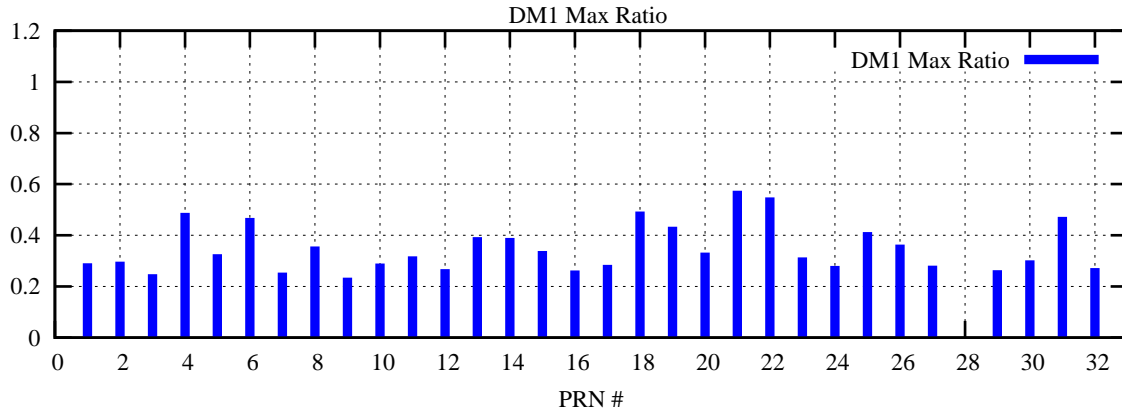

Ratio (PRN Bias/Threshold)

GpsWeek 2223 Day 5

Skinny (Type 0): PRN 8 22
Broad (Type 2): PRN 7 15 17 21 24