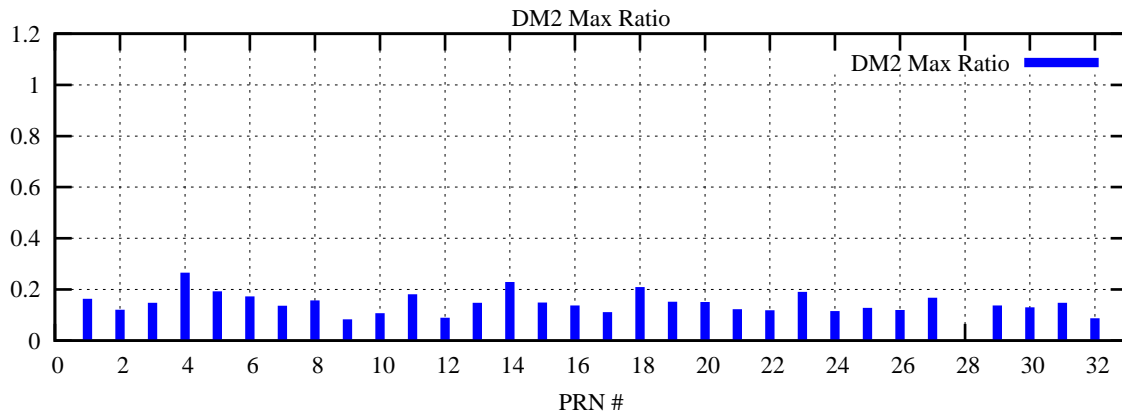

Ratio (PRN Bias/Threshold)

GpsWeek 2223 Day 5

Skinny (Type 0): PRN 8 22
Broad (Type 2): PRN 7 15 17 21 24