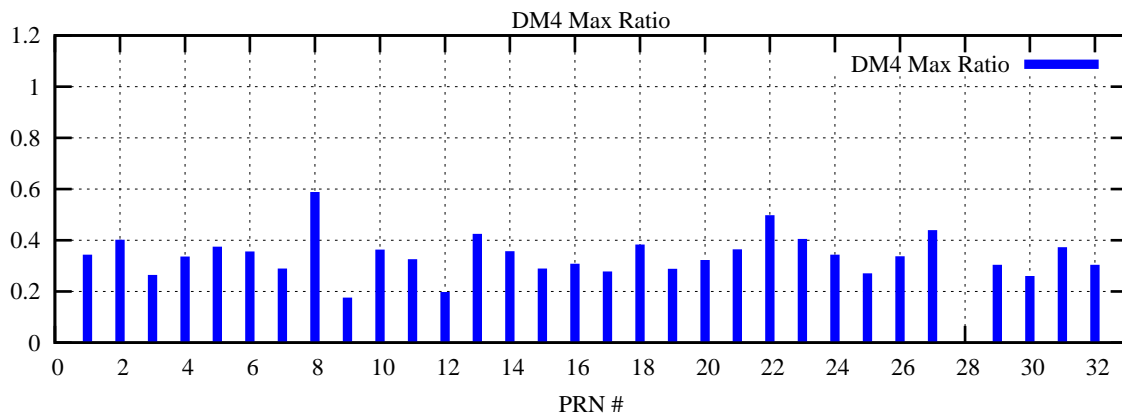

Ratio (PRN Bias/Threshold)

GpsWeek 2223 Day 5

Skinny (Type 0): PRN 8 22
Broad (Type 2): PRN 7 15 17 21 24