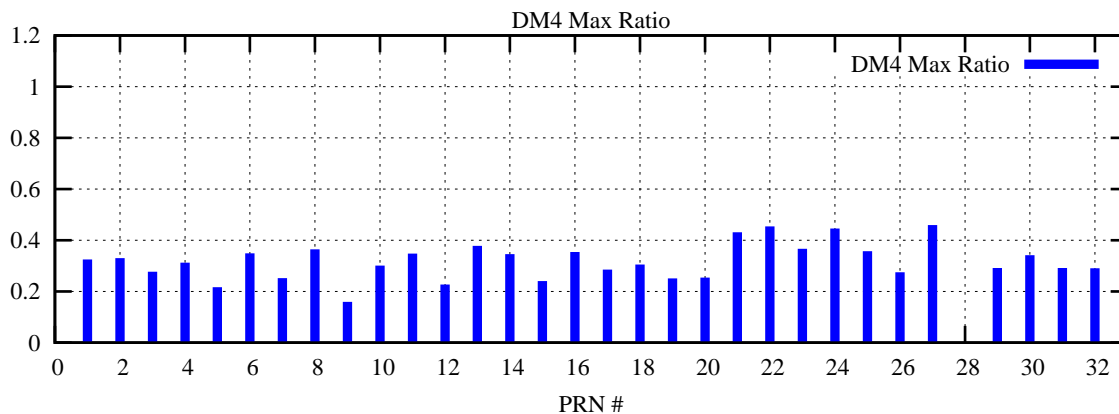

Ratio (PRN Bias/Threshold)

GpsWeek 2223 Day 6

Skinny (Type 0): PRN 8 22
Broad (Type 2): PRN 7 15 17 21 24