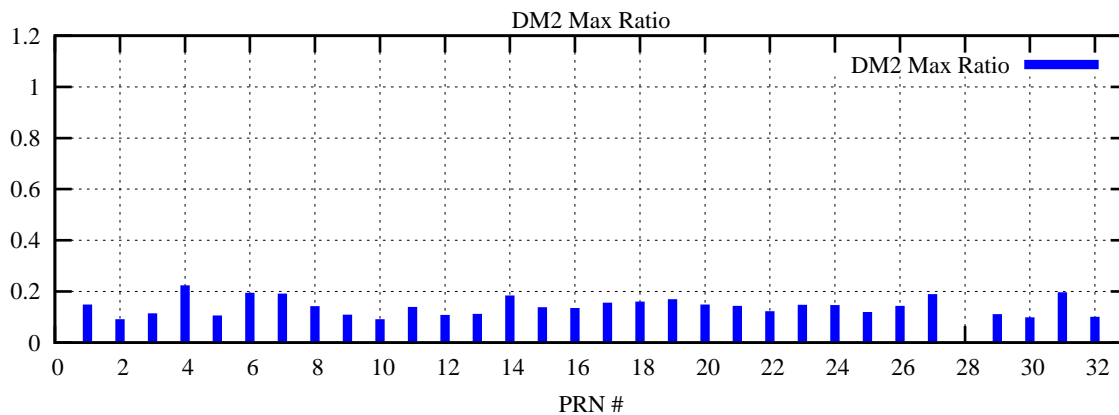

Ratio (PRN Bias/Threshold)

GpsWeek 2223 Day 6

Skinny (Type 0): PRN 8 22
Broad (Type 2): PRN 7 15 17 21 24