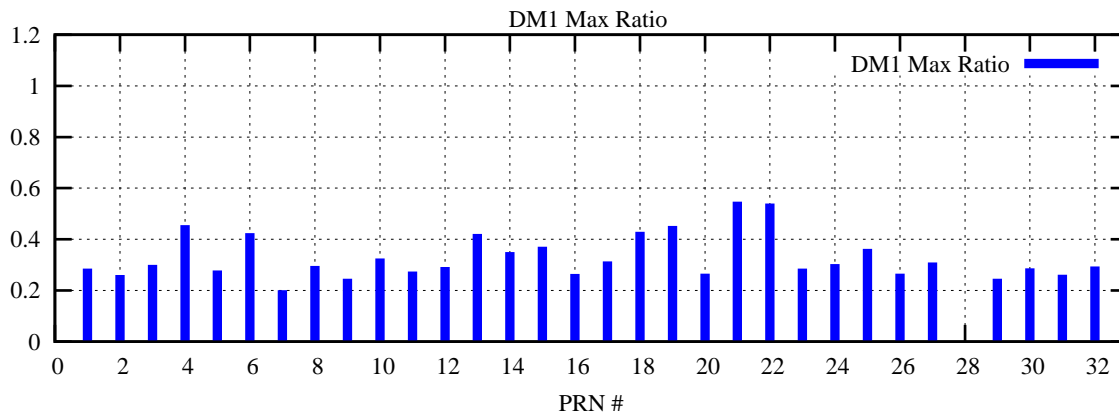

Ratio (PRN Bias/Threshold)

GpsWeek 2223 Day 6

Skinny (Type 0): PRN 8 22
Broad (Type 2): PRN 7 15 17 21 24