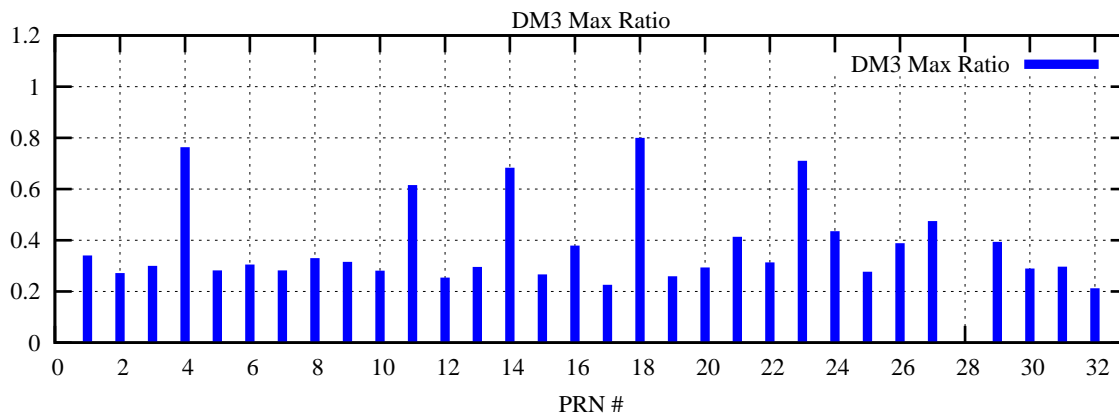

Ratio (PRN Bias/Threshold)

GpsWeek 2223 Day 6

Skinny (Type 0): PRN 8 22
Broad (Type 2): PRN 7 15 17 21 24