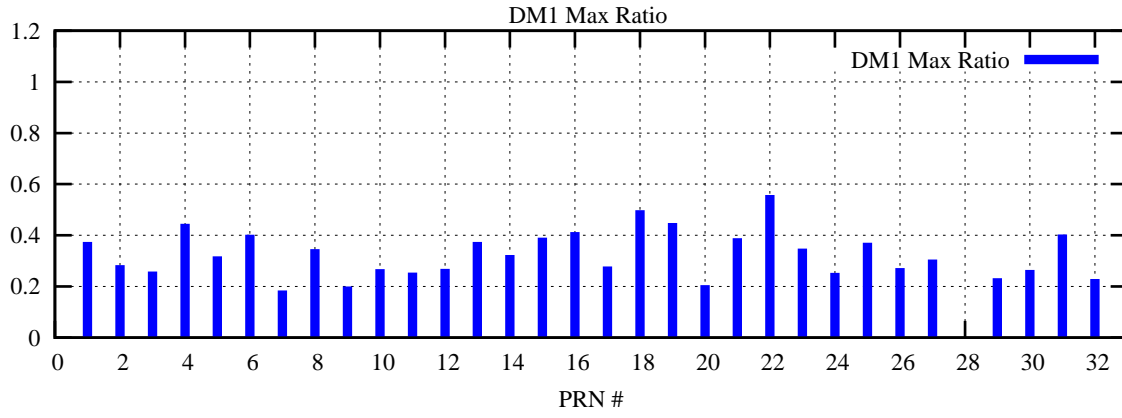

Ratio (PRN Bias/Threshold)

GpsWeek 2224 Day 0

Skinny (Type 0): PRN 8 22
Broad (Type 2): PRN 7 15 17 21 24