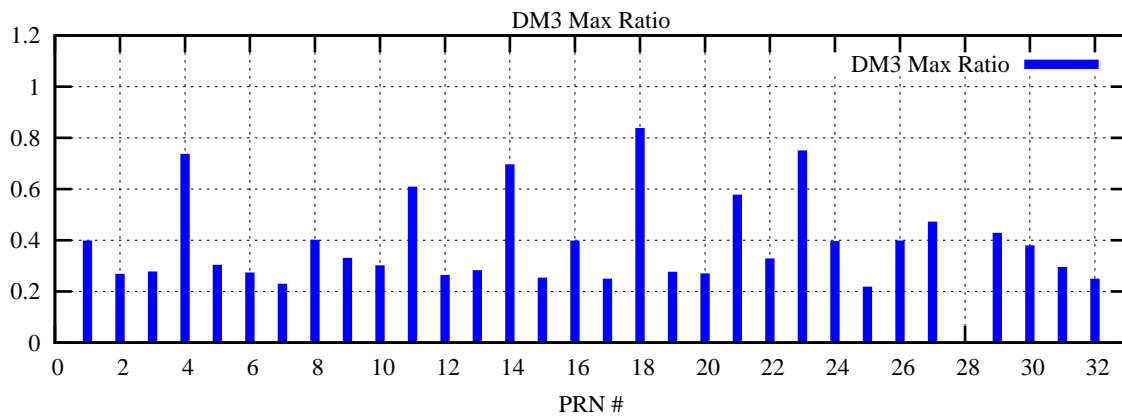

Ratio (PRN Bias/Threshold)

GpsWeek 2224 Day 0

Skinny (Type 0): PRN 8 22
Broad (Type 2): PRN 7 15 17 21 24