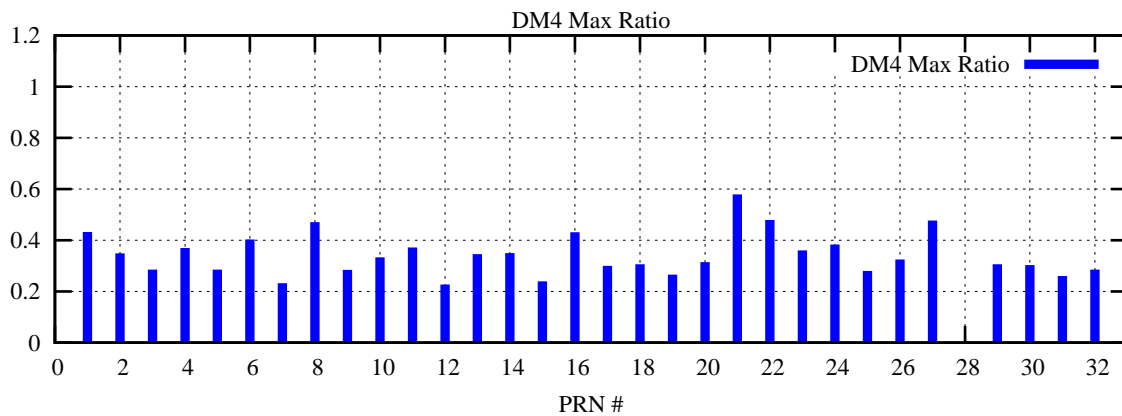

Ratio (PRN Bias/Threshold)

GpsWeek 2224 Day 0

Skinny (Type 0): PRN 8 22
Broad (Type 2): PRN 7 15 17 21 24