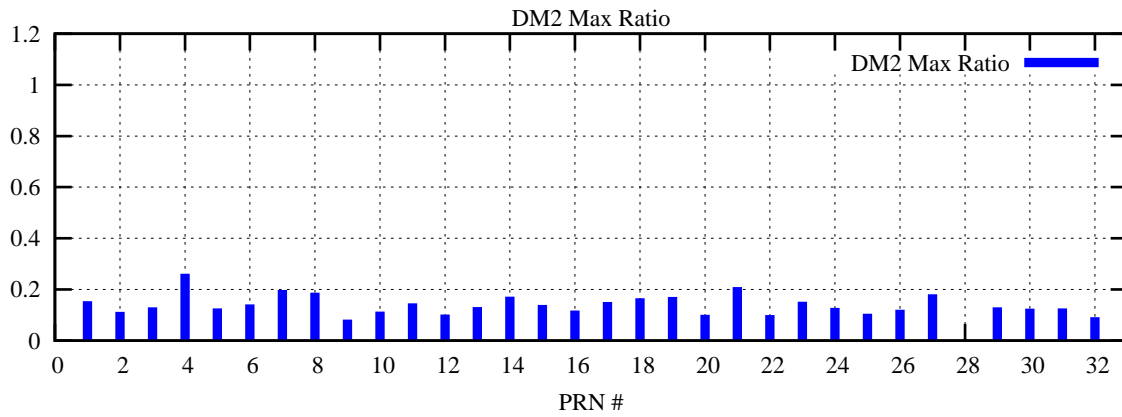

Ratio (PRN Bias/Threshold)

GpsWeek 2224 Day 0

Skinny (Type 0): PRN 8 22
Broad (Type 2): PRN 7 15 17 21 24