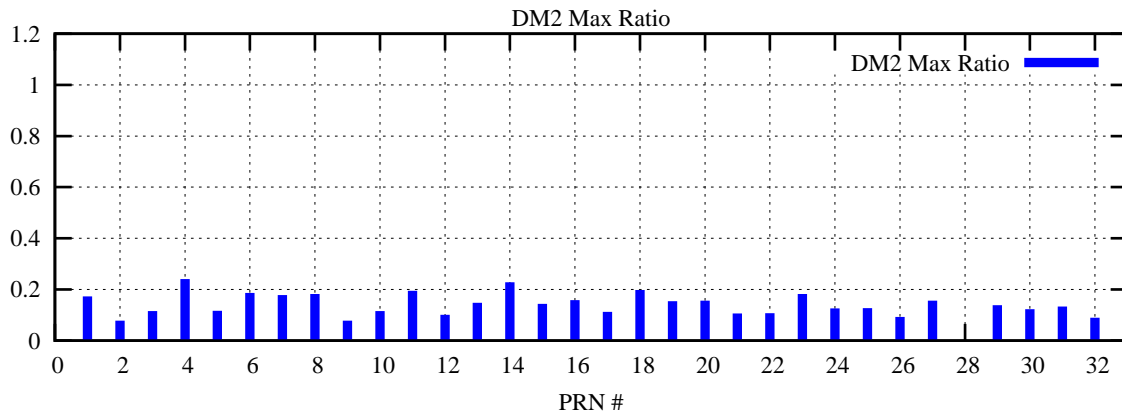

Ratio (PRN Bias/Threshold)

GpsWeek 2224 Day 1

Skinny (Type 0): PRN 8 22
Broad (Type 2): PRN 7 15 17 21 24