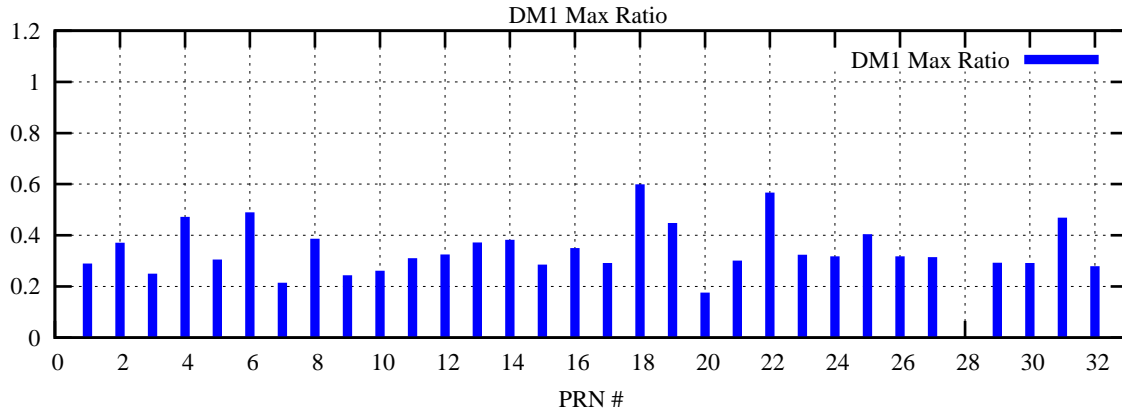

Ratio (PRN Bias/Threshold)

GpsWeek 2224 Day 1

Skinny (Type 0): PRN 8 22
Broad (Type 2): PRN 7 15 17 21 24