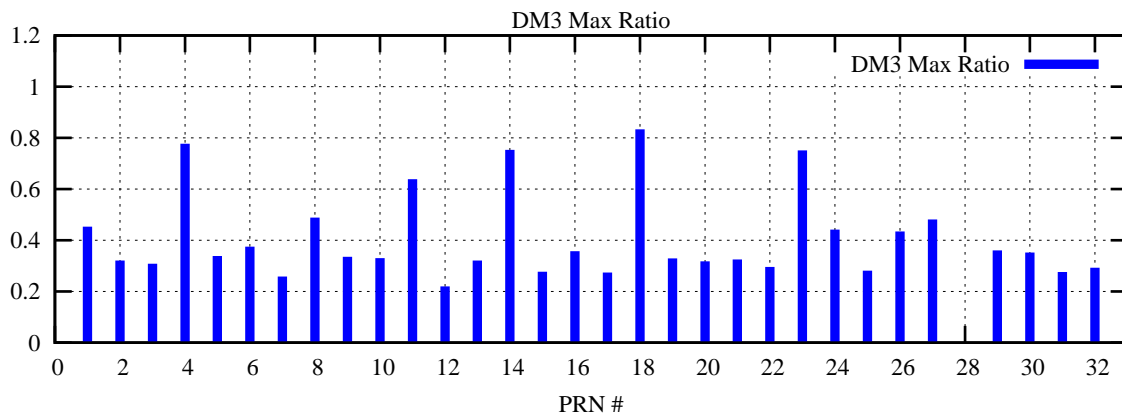

Ratio (PRN Bias/Threshold)

GpsWeek 2224 Day 1

Skinny (Type 0): PRN 8 22
Broad (Type 2): PRN 7 15 17 21 24