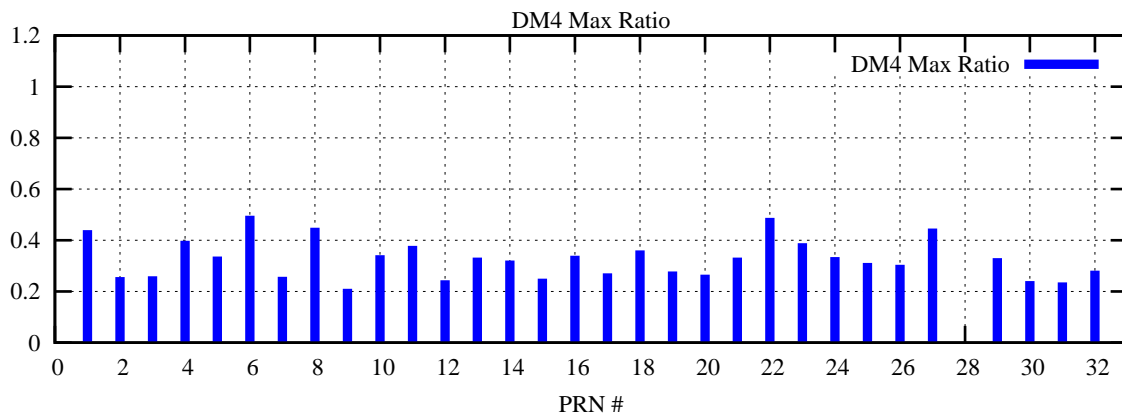

Ratio (PRN Bias/Threshold)

GpsWeek 2224 Day 1

Skinny (Type 0): PRN 8 22
Broad (Type 2): PRN 7 15 17 21 24