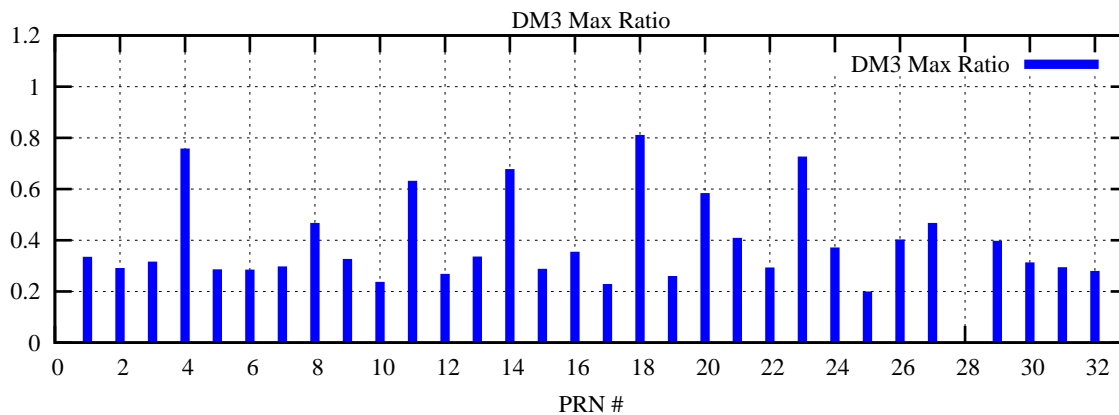

Ratio (PRN Bias/Threshold)

GpsWeek 2224 Day 2

Skinny (Type 0): PRN 8 22  
Broad (Type 2): PRN 7 15 17 21 24