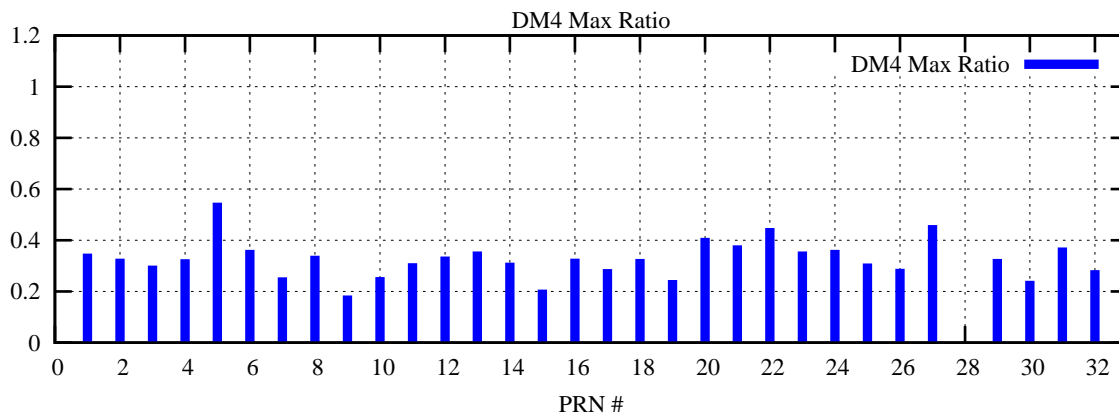

Ratio (PRN Bias/Threshold)

GpsWeek 2224 Day 2

Skinny (Type 0): PRN 8 22  
Broad (Type 2): PRN 7 15 17 21 24