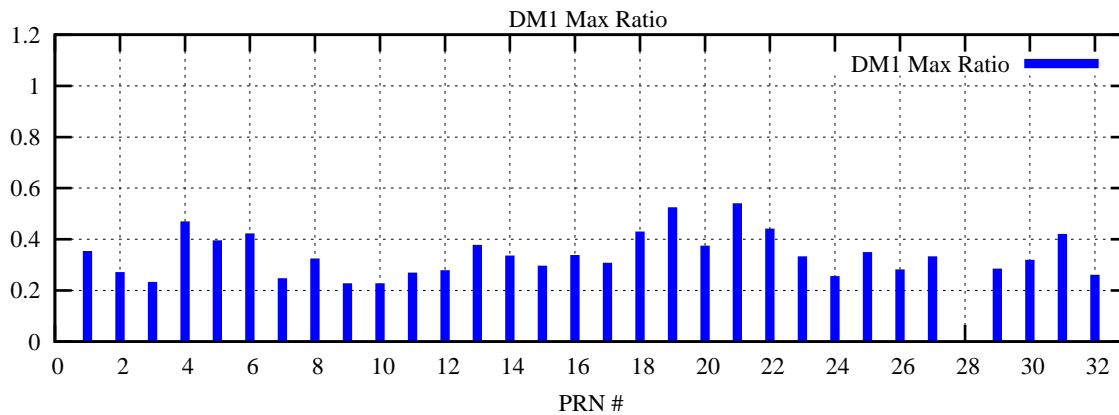

Ratio (PRN Bias/Threshold)

GpsWeek 2224 Day 2

Skinny (Type 0): PRN 8 22  
Broad (Type 2): PRN 7 15 17 21 24