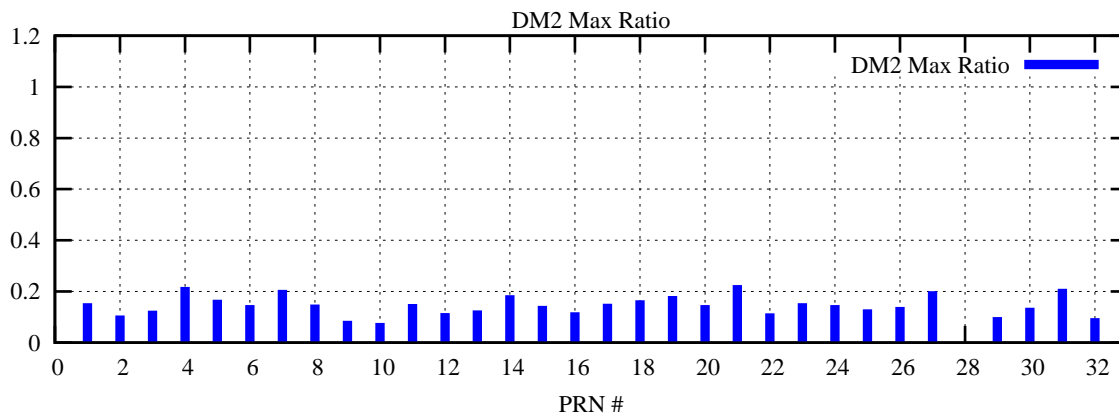

Ratio (PRN Bias/Threshold)

GpsWeek 2224 Day 2

Skinny (Type 0): PRN 8 22  
Broad (Type 2): PRN 7 15 17 21 24