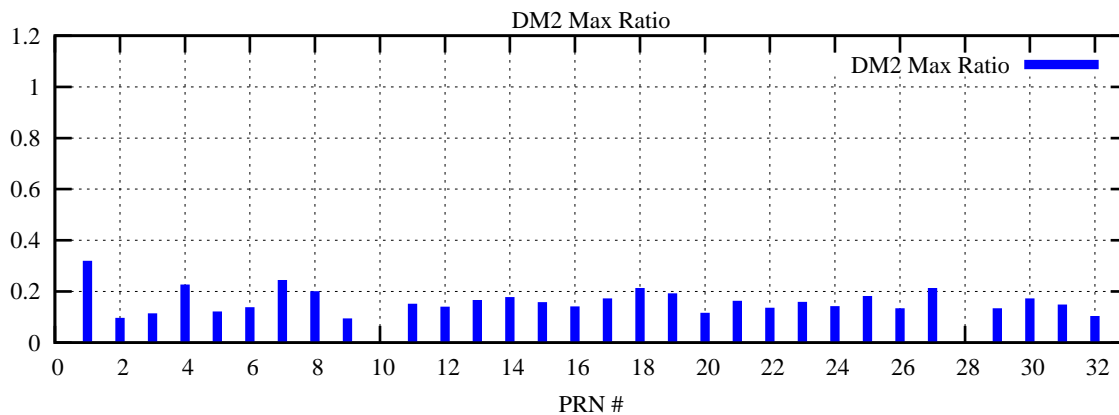

Ratio (PRN Bias/Threshold)

GpsWeek 2224 Day 4

Skinny (Type 0): PRN 8 22  
Broad (Type 2): PRN 7 15 17 21 24