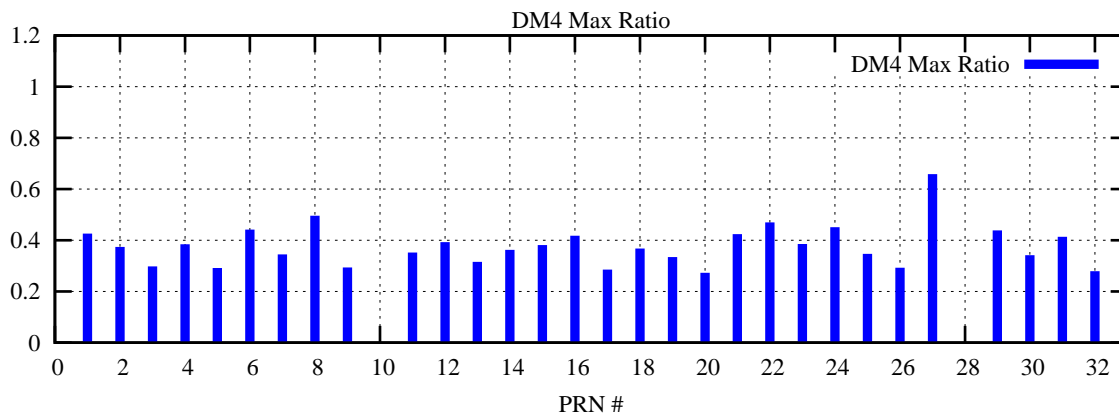

Ratio (PRN Bias/Threshold)

GpsWeek 2224 Day 4

Skinny (Type 0): PRN 8 22  
Broad (Type 2): PRN 7 15 17 21 24