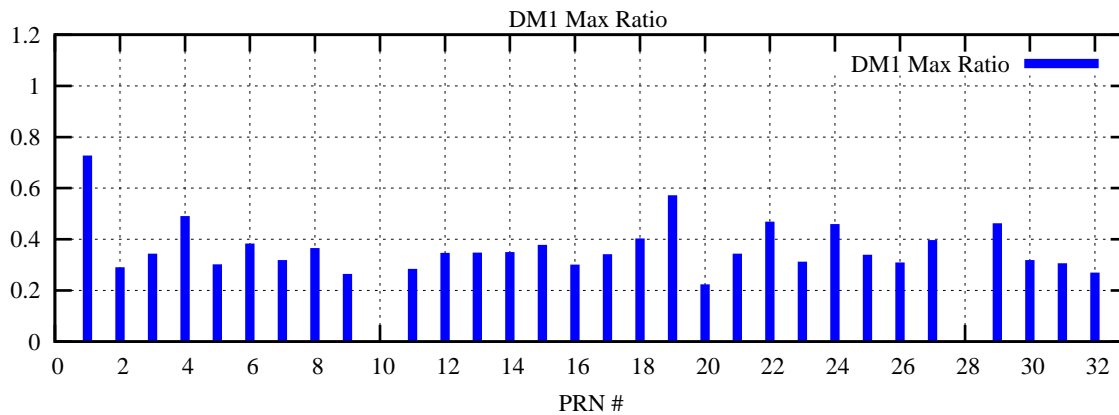

Ratio (PRN Bias/Threshold)

GpsWeek 2224 Day 4

Skinny (Type 0): PRN 8 22  
Broad (Type 2): PRN 7 15 17 21 24