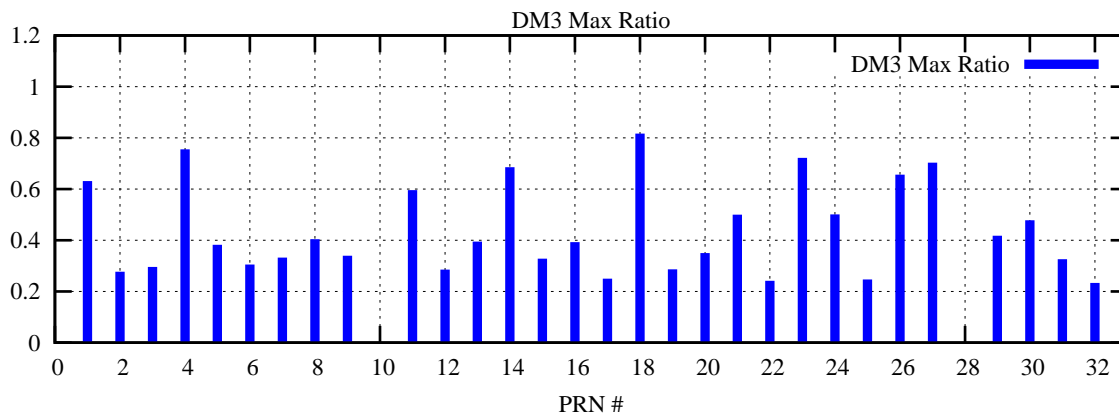

Ratio (PRN Bias/Threshold)

GpsWeek 2224 Day 4

Skinny (Type 0): PRN 8 22  
Broad (Type 2): PRN 7 15 17 21 24