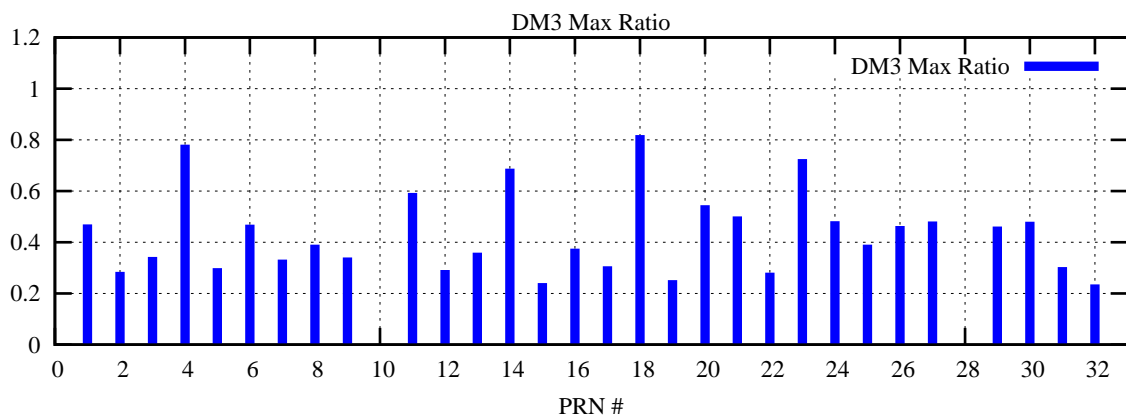

Ratio (PRN Bias/Threshold)

GpsWeek 2224 Day 5

Skinny (Type 0): PRN 8 22
Broad (Type 2): PRN 7 15 17 21 24