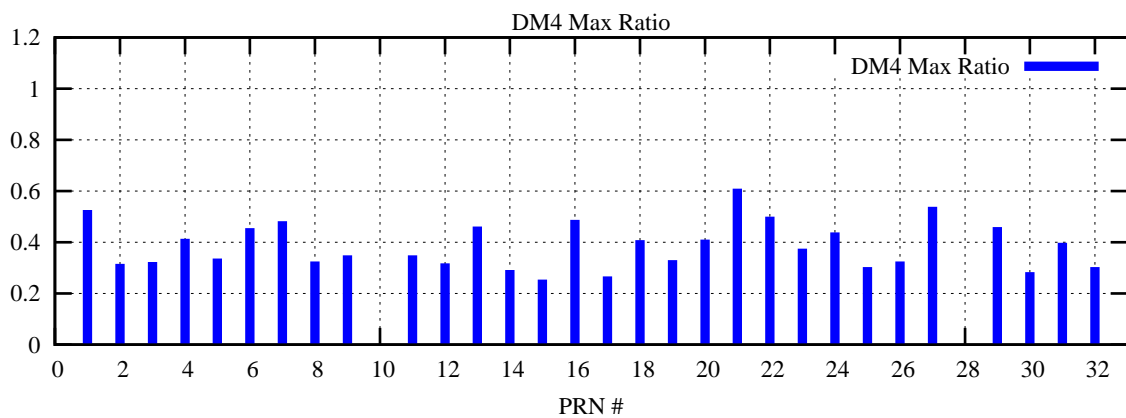

Ratio (PRN Bias/Threshold)

GpsWeek 2224 Day 5

Skinny (Type 0): PRN 8 22
Broad (Type 2): PRN 7 15 17 21 24