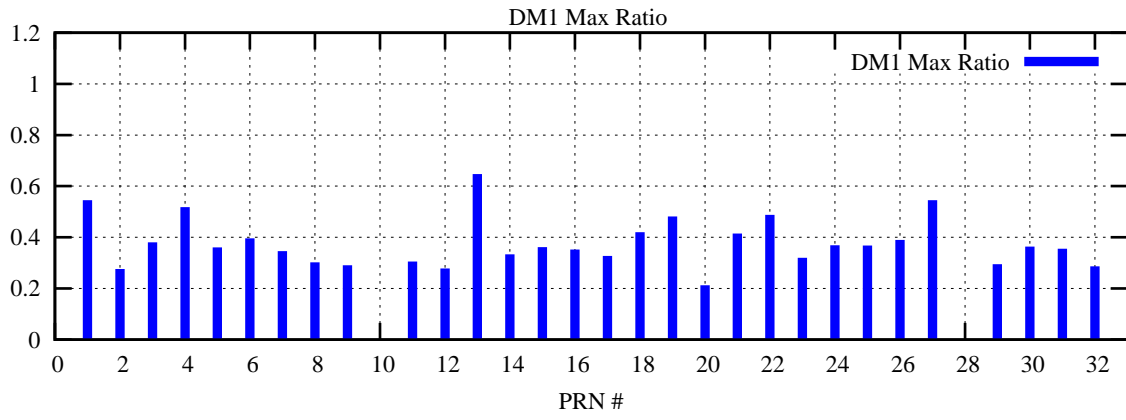

Ratio (PRN Bias/Threshold)

GpsWeek 2224 Day 5

Skinny (Type 0): PRN 8 22
Broad (Type 2): PRN 7 15 17 21 24