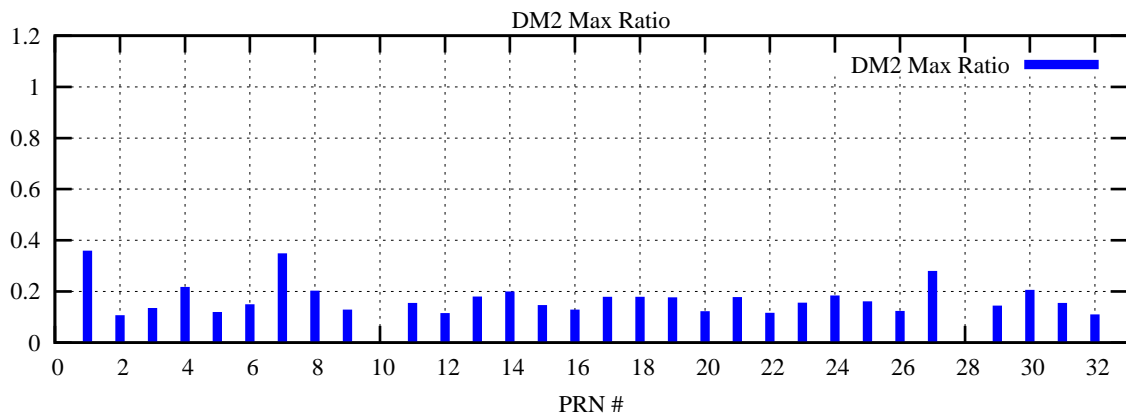

Ratio (PRN Bias/Threshold)

GpsWeek 2224 Day 5

Skinny (Type 0): PRN 8 22
Broad (Type 2): PRN 7 15 17 21 24