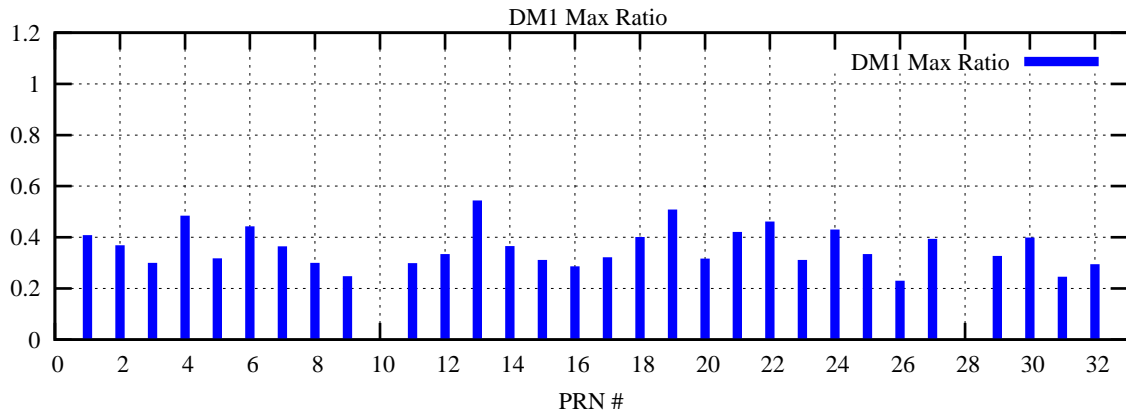

Ratio (PRN Bias/Threshold)

GpsWeek 2224 Day 6

Skinny (Type 0): PRN 8 22
Broad (Type 2): PRN 7 15 17 21 24