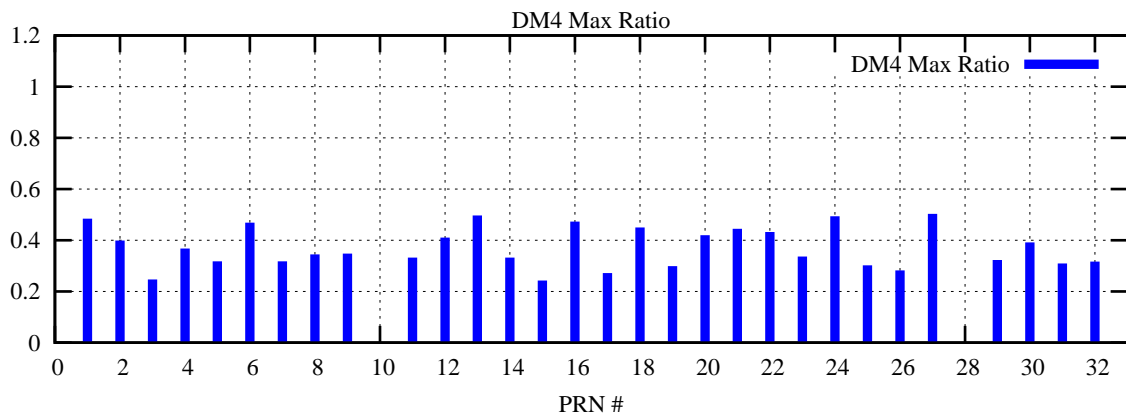

Ratio (PRN Bias/Threshold)

GpsWeek 2224 Day 6

Skinny (Type 0): PRN 8 22
Broad (Type 2): PRN 7 15 17 21 24