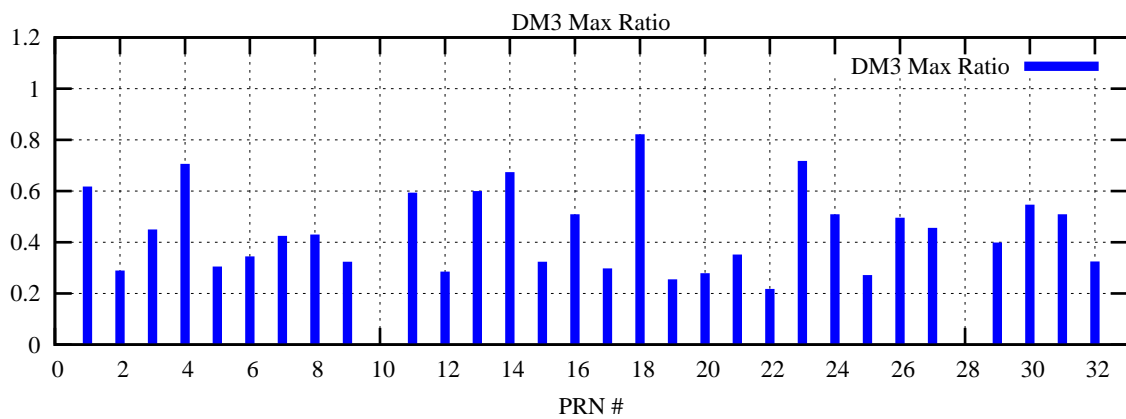

Ratio (PRN Bias/Threshold)

GpsWeek 2224 Day 6

Skinny (Type 0): PRN 8 22
Broad (Type 2): PRN 7 15 17 21 24