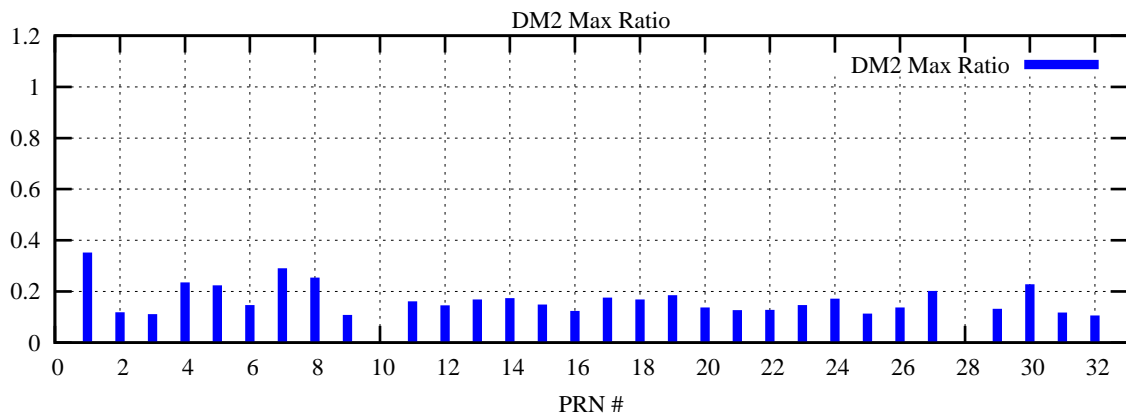

Ratio (PRN Bias/Threshold)

GpsWeek 2224 Day 6

Skinny (Type 0): PRN 8 22
Broad (Type 2): PRN 7 15 17 21 24