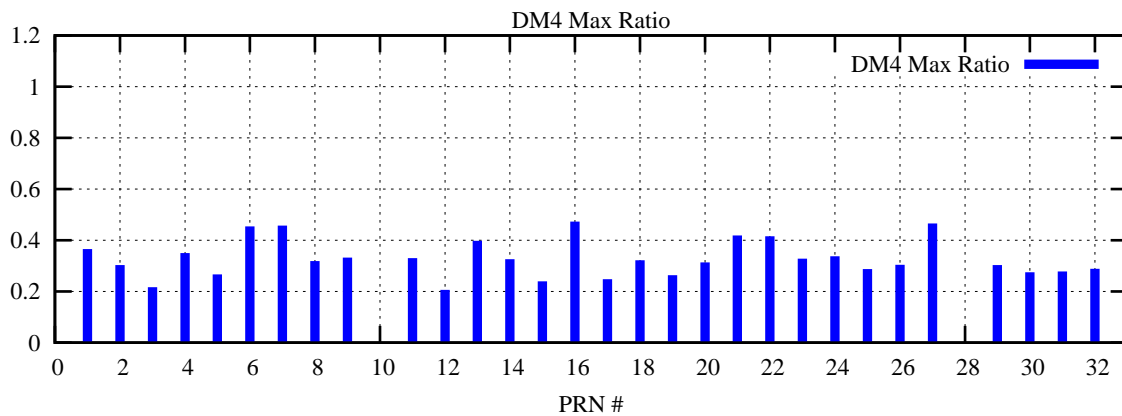

Ratio (PRN Bias/Threshold)

GpsWeek 2225 Day 0

Skinny (Type 0): PRN 8 22
Broad (Type 2): PRN 7 15 17 21 24