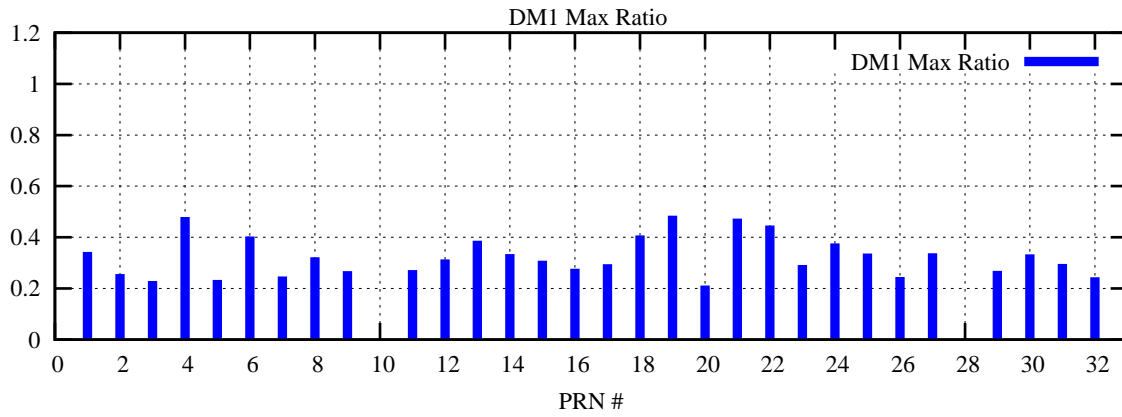

Ratio (PRN Bias/Threshold)

GpsWeek 2225 Day 0

Skinny (Type 0): PRN 8 22
Broad (Type 2): PRN 7 15 17 21 24