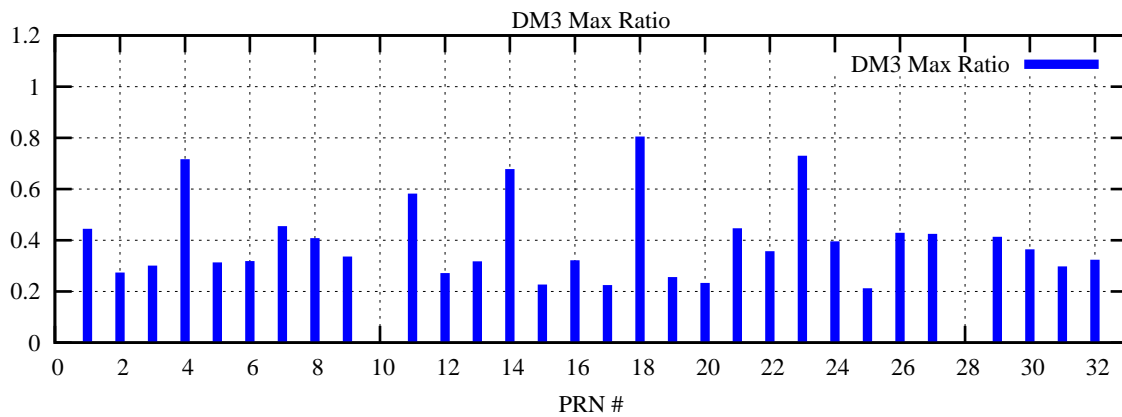

Ratio (PRN Bias/Threshold)

GpsWeek 2225 Day 0

Skinny (Type 0): PRN 8 22
Broad (Type 2): PRN 7 15 17 21 24