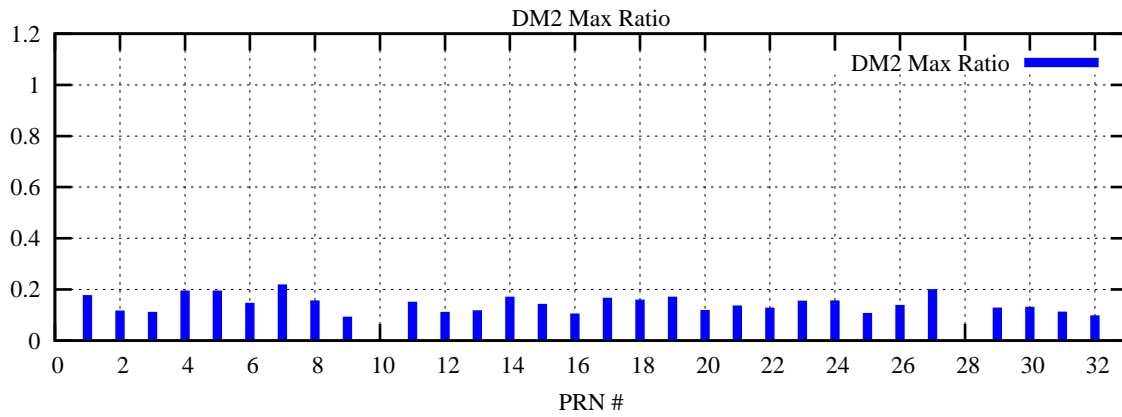

Ratio (PRN Bias/Threshold)

GpsWeek 2225 Day 0

Skinny (Type 0): PRN 8 22
Broad (Type 2): PRN 7 15 17 21 24