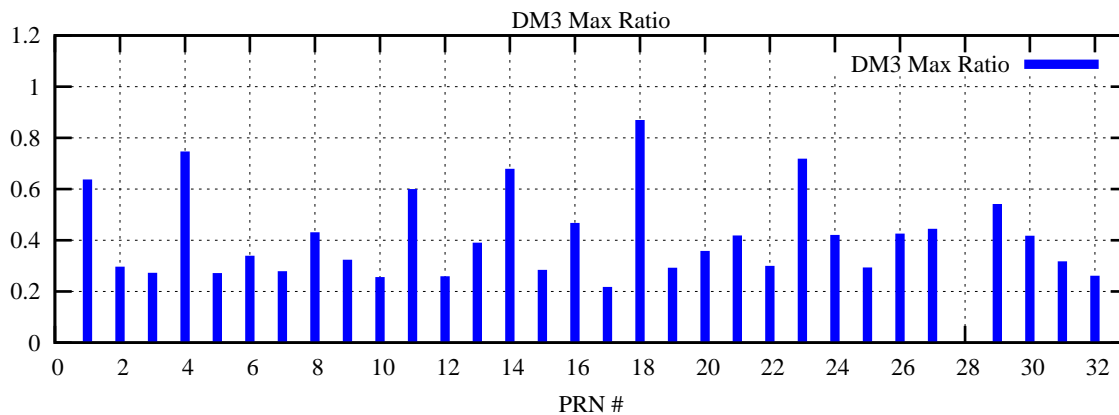

Ratio (PRN Bias/Threshold)

GpsWeek 2225 Day 1

Skinny (Type 0): PRN 8 22
Broad (Type 2): PRN 7 15 17 21 24