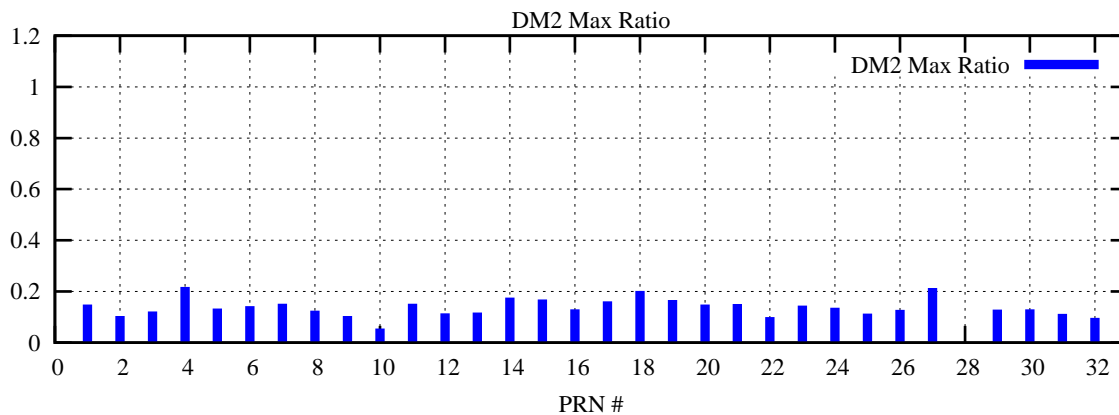

Ratio (PRN Bias/Threshold)

GpsWeek 2225 Day 1

Skinny (Type 0): PRN 8 22
Broad (Type 2): PRN 7 15 17 21 24