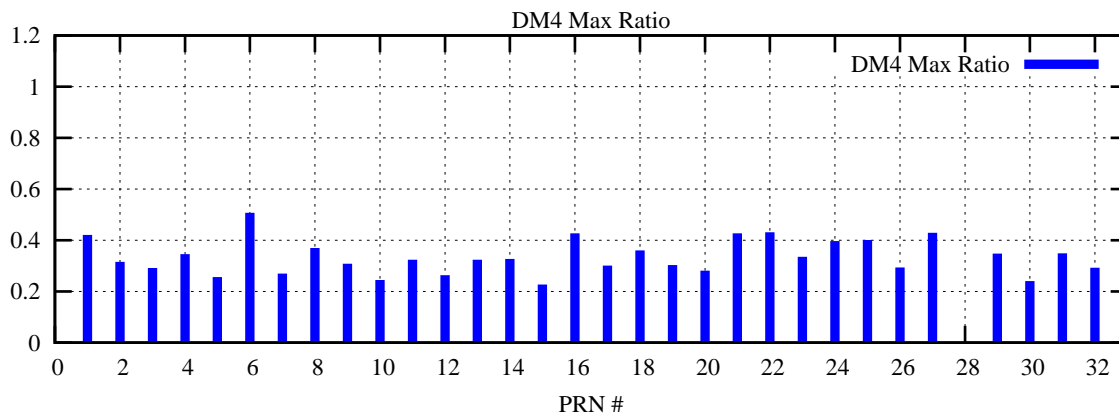

Ratio (PRN Bias/Threshold)

GpsWeek 2225 Day 1

Skinny (Type 0): PRN 8 22
Broad (Type 2): PRN 7 15 17 21 24