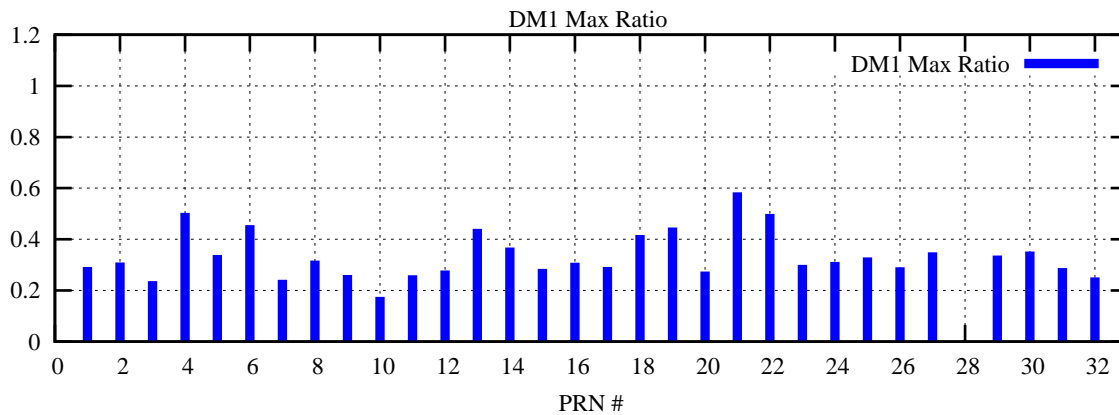

Ratio (PRN Bias/Threshold)

GpsWeek 2225 Day 1

Skinny (Type 0): PRN 8 22
Broad (Type 2): PRN 7 15 17 21 24