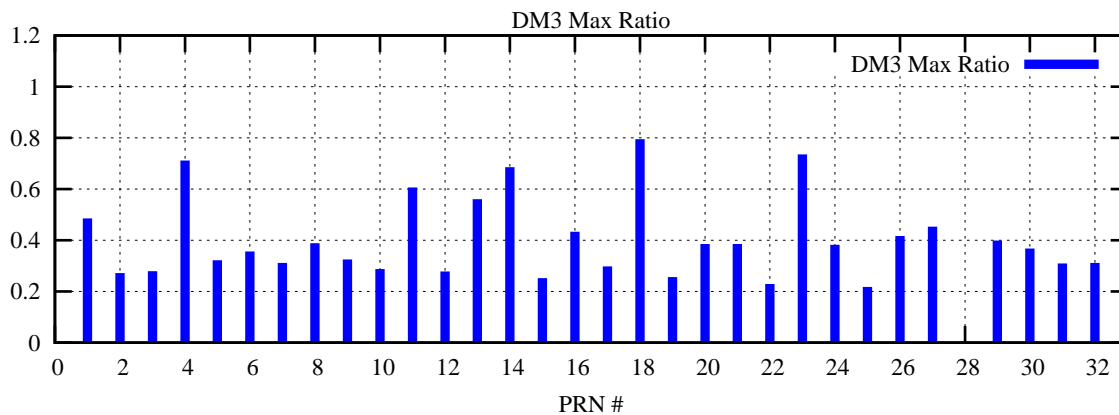

Ratio (PRN Bias/Threshold)

GpsWeek 2225 Day 2

Skinny (Type 0): PRN 8 22
Broad (Type 2): PRN 7 15 17 21 24