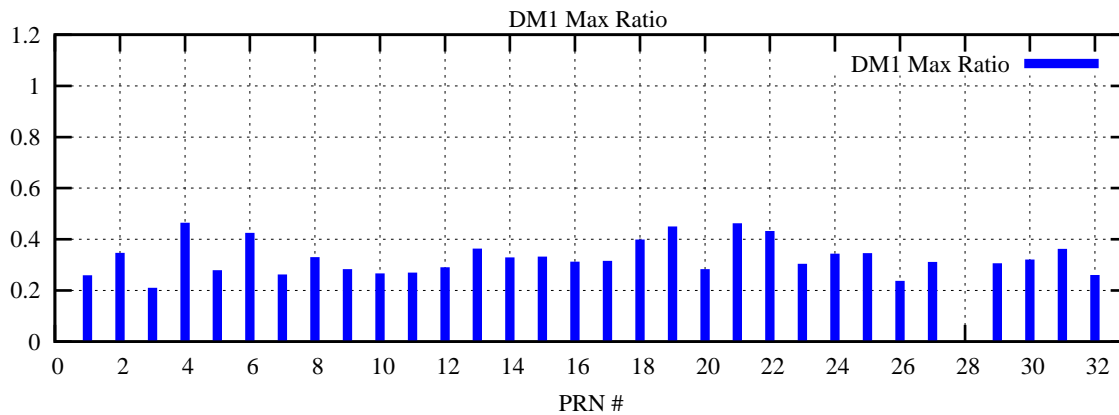

Ratio (PRN Bias/Threshold)

GpsWeek 2225 Day 2

Skinny (Type 0): PRN 8 22
Broad (Type 2): PRN 7 15 17 21 24