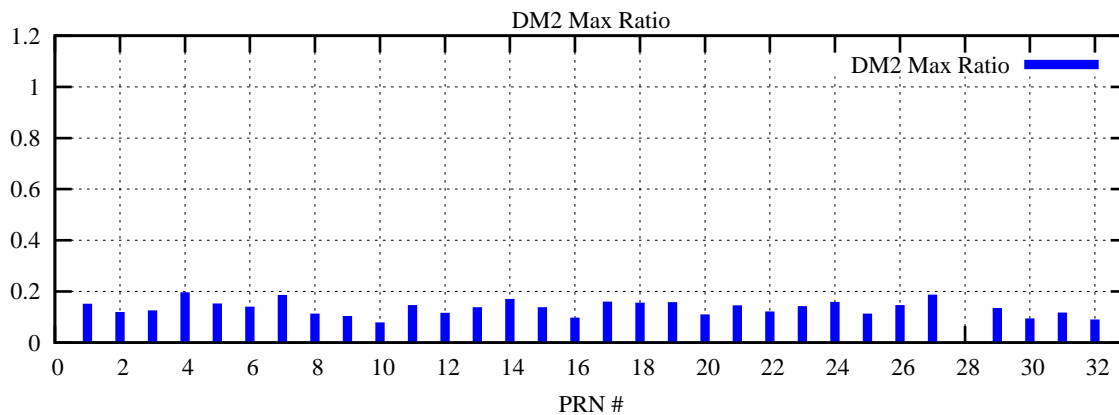

Ratio (PRN Bias/Threshold)

GpsWeek 2225 Day 2

Skinny (Type 0): PRN 8 22
Broad (Type 2): PRN 7 15 17 21 24