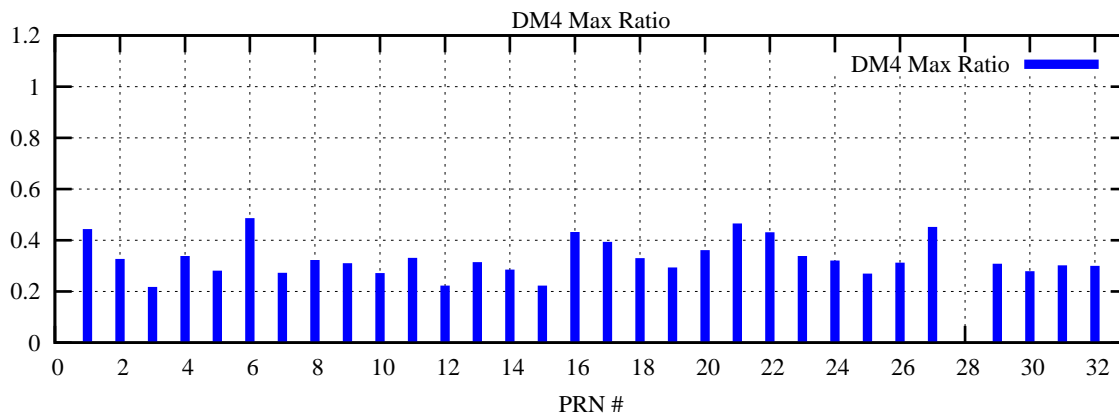

Ratio (PRN Bias/Threshold)

GpsWeek 2225 Day 2

Skinny (Type 0): PRN 8 22
Broad (Type 2): PRN 7 15 17 21 24