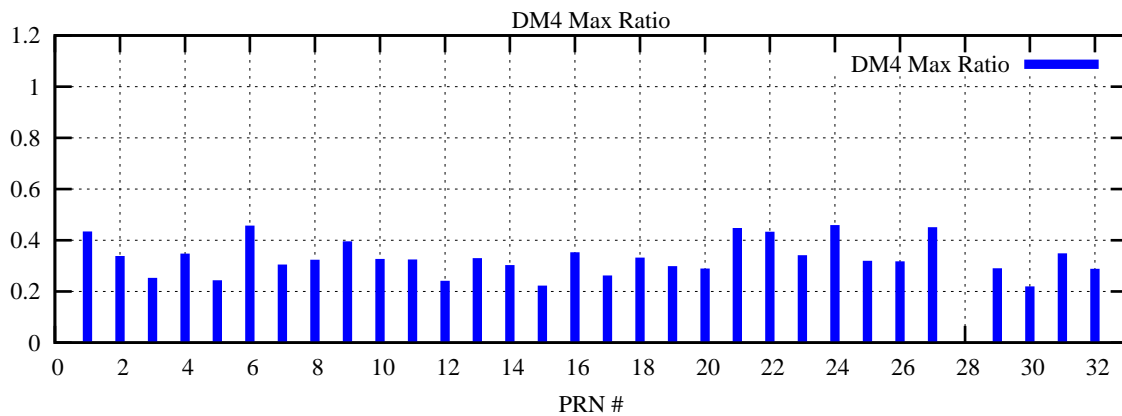

Ratio (PRN Bias/Threshold)

GpsWeek 2225 Day 3

Skinny (Type 0): PRN 8 22  
Broad (Type 2): PRN 7 15 17 21 24