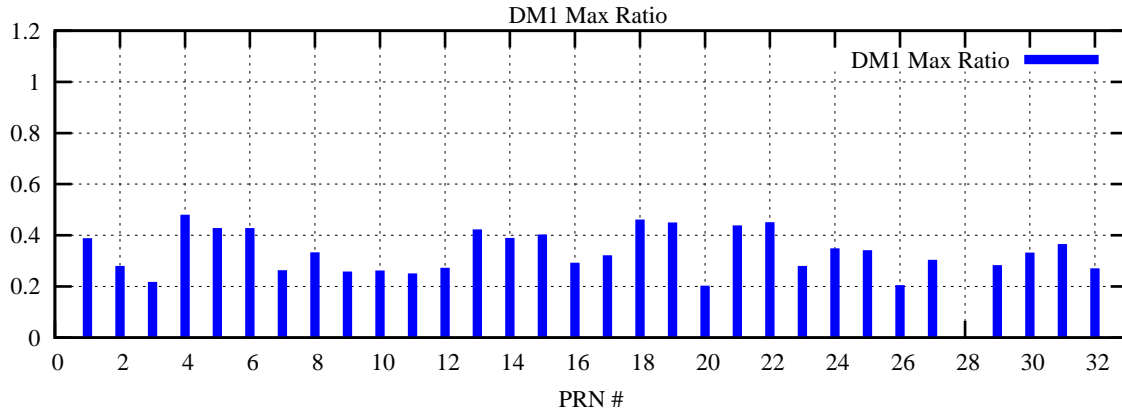

Ratio (PRN Bias/Threshold)

GpsWeek 2225 Day 3

Skinny (Type 0): PRN 8 22  
Broad (Type 2): PRN 7 15 17 21 24