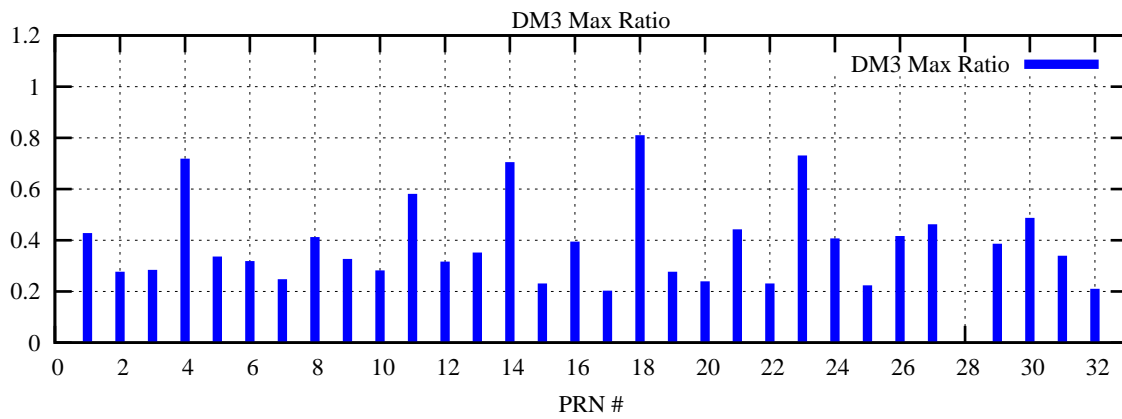

Ratio (PRN Bias/Threshold)

GpsWeek 2225 Day 3

Skinny (Type 0): PRN 8 22  
Broad (Type 2): PRN 7 15 17 21 24