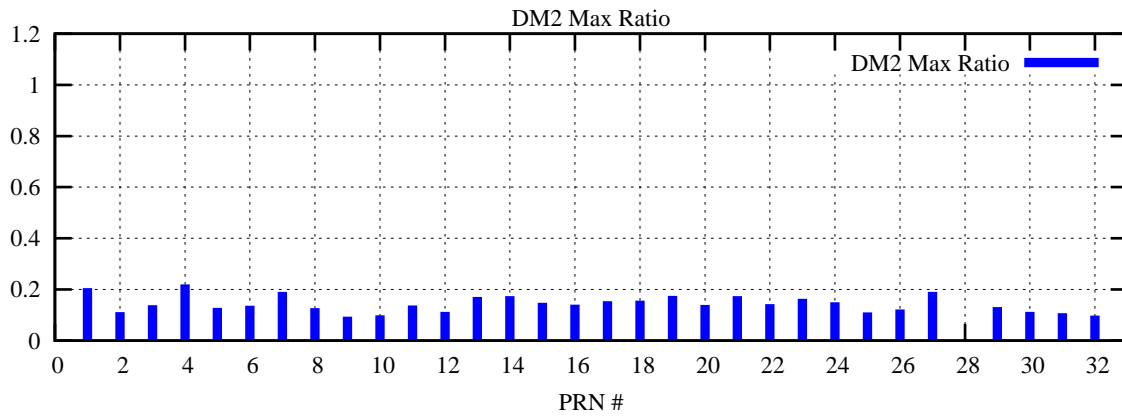

Ratio (PRN Bias/Threshold)

GpsWeek 2225 Day 3

Skinny (Type 0): PRN 8 22  
Broad (Type 2): PRN 7 15 17 21 24