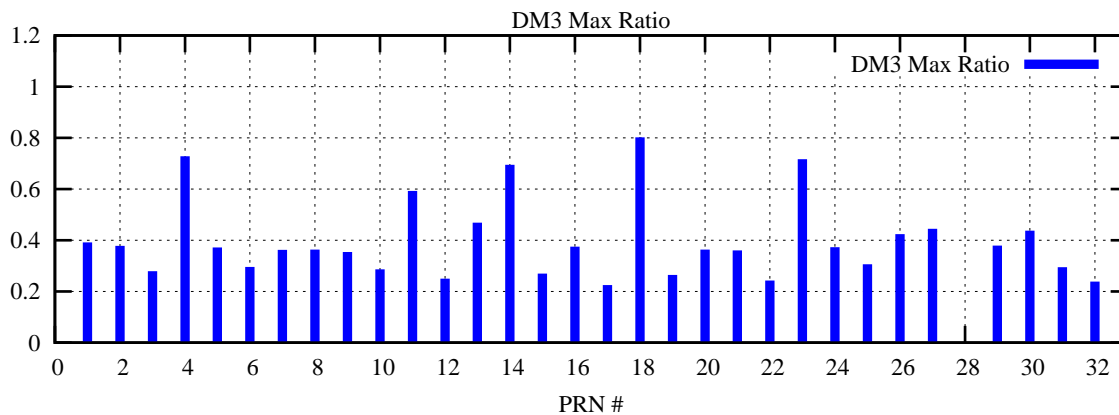

Ratio (PRN Bias/Threshold)

GpsWeek 2225 Day 4

Skinny (Type 0): PRN 8 22
Broad (Type 2): PRN 7 15 17 21 24