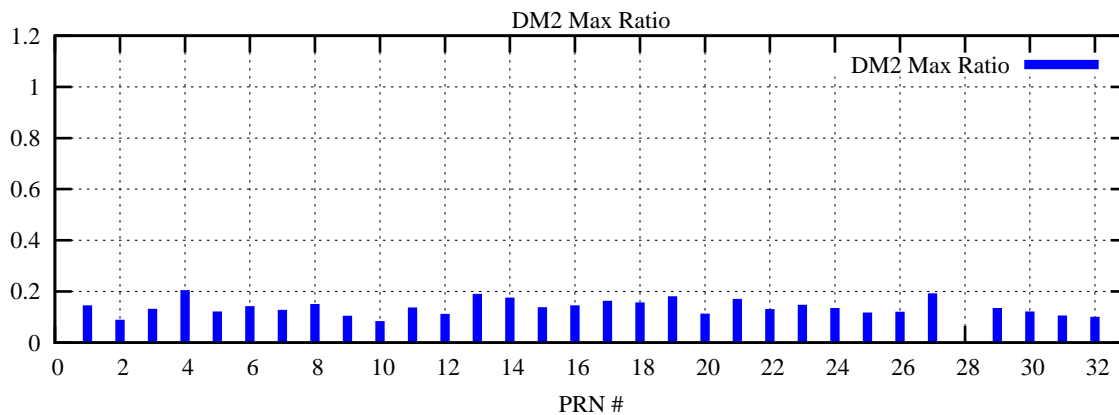

Ratio (PRN Bias/Threshold)

GpsWeek 2225 Day 4

Skinny (Type 0): PRN 8 22
Broad (Type 2): PRN 7 15 17 21 24