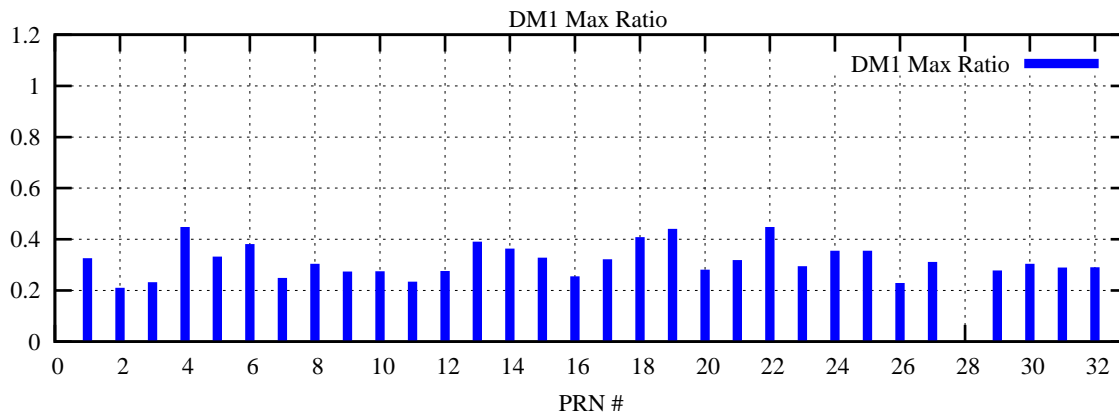

Ratio (PRN Bias/Threshold)

GpsWeek 2225 Day 4

Skinny (Type 0): PRN 8 22
Broad (Type 2): PRN 7 15 17 21 24