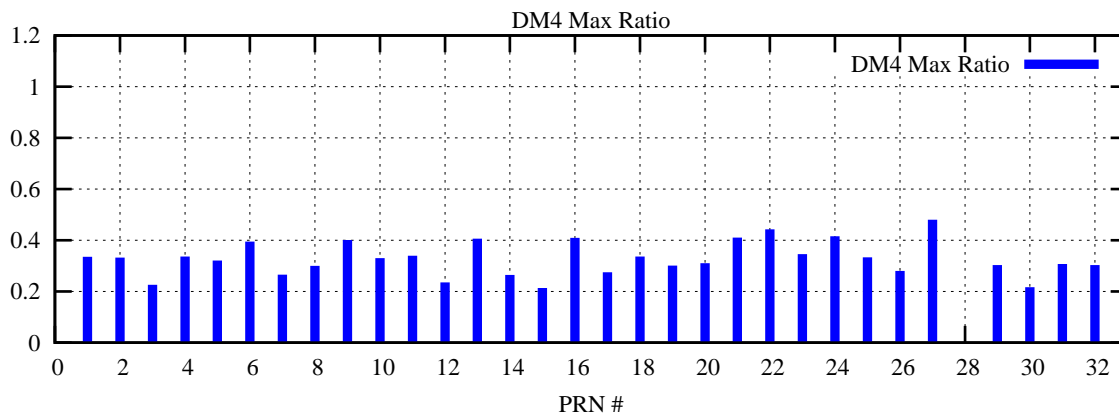

Ratio (PRN Bias/Threshold)

GpsWeek 2225 Day 4

Skinny (Type 0): PRN 8 22
Broad (Type 2): PRN 7 15 17 21 24